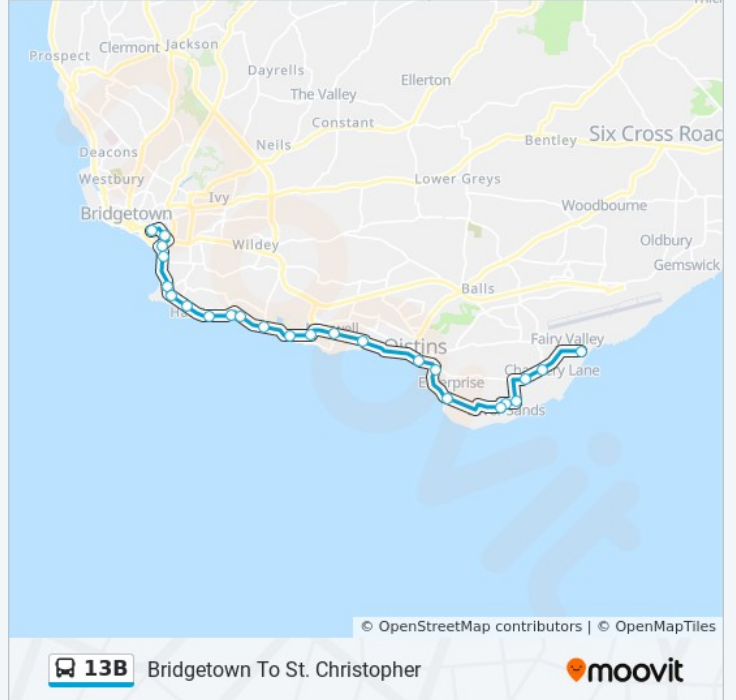

Direction: St. Christopher To Fairchild Street Terminal

25 stops

[VIEW LINE SCHEDULE](#)

Long Beach

Chancery Lane - Seaview

Ealing Park

Silver Sands

St. Christopher's Resource Centre

13B bus Info

Direction: St. Christopher To Fairchild Street Terminal

Stops: 25

Trip Duration: 37 min

Line Summary:

Hastings

Hart's Gap

Garrison Savannah

Bay Street - E&Y

Bay Street - Church

Bay Street

Fairchild Street Terminal

Direction: St. Christopher To Oistins

10 stops

[VIEW LINE SCHEDULE](#)

Long Beach

13B bus Info

Direction: St. Christopher To Oistins

Stops: 10

Trip Duration: 13 min

Line Summary:

13B bus time schedules and route maps are available in an offline PDF at moovitapp.com. Use the [Moovit App](#) to see live bus times, train schedule or subway schedule, and step-by-step directions for all public transit in Barbados.