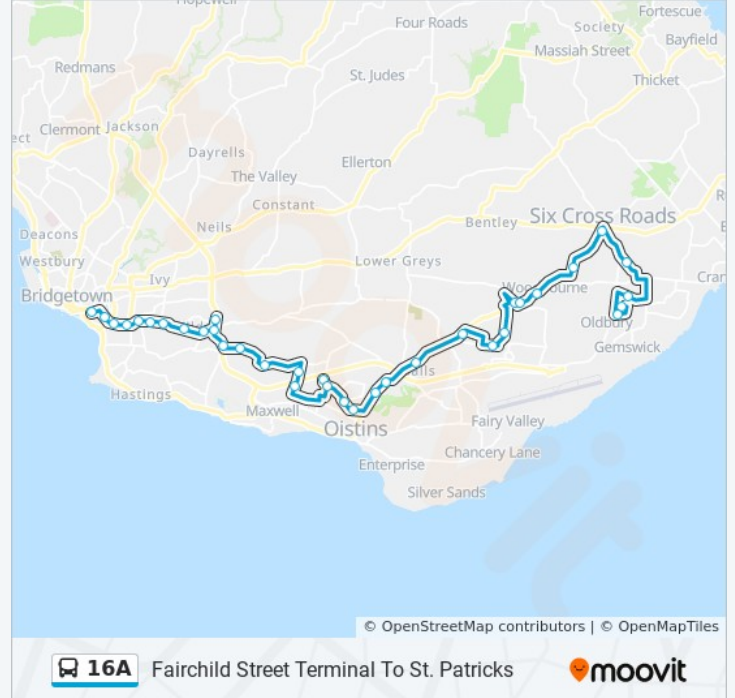

Lodge Road

Water Street

Kingsland Montrose

Kingsland-Dg School

Kendal Hill

Hinds Transport

Sheraton Centre

Sargeant's Village - Jb's

Life Of Barbados

Wildey-Courtesy

Wildey-Banks Brewery

Collymore Rock-Super

Collymore Rock - Cryssams Barber Shop

Bishop Court Hill

Collymore Rock (Bank)

Collymore Rock-Purity Bakery

River Road

John Beckles Drive

Constitution Road

Fairchild Street Terminal

16A bus time schedules and route maps are available in an offline PDF at moovitapp.com. Use the [Moovit App](#) to see live bus times, train schedule or subway schedule, and step-by-step directions for all public transit in Barbados.

[About Moovit](#) • [MaaS Solutions](#) • [Supported Countries](#) • [Mooviter Community](#)

© 2023 Moovit - All Rights Reserved

Check Live Arrival Times