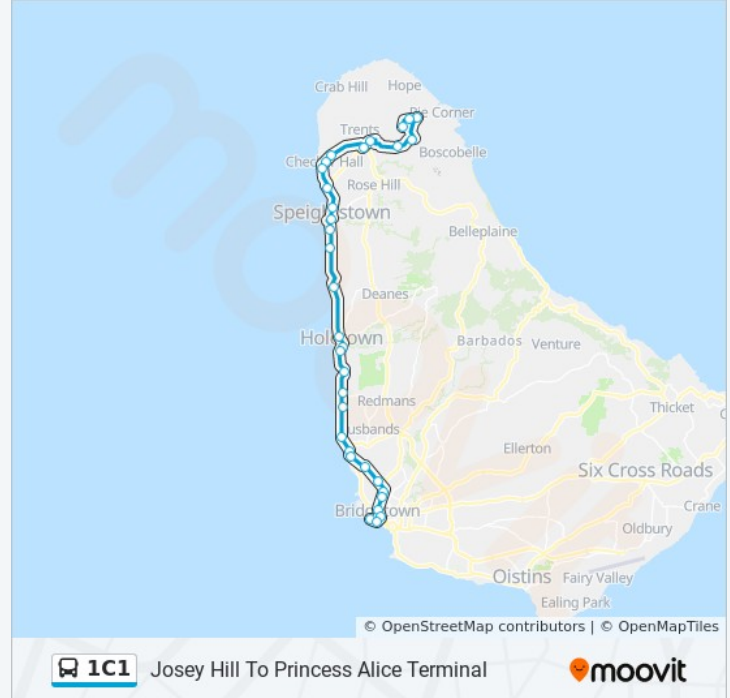

First Street, Holetown

Holetown-Fstone

Weston (John Moore Bar)

Roadview (Centre)

Sand Street

Heywoods

Six Mens

Half Moon Fort

Sutherland Road

Checker Hall

St Lucy Church (Josey Hill)

Mount Gay

Alexandra

Josey Hill

Mount View

Jemmotts

Rock Hall (St Lucy)

1C1 bus time schedules and route maps are available in an offline PDF at moovitapp.com. Use the [Moovit App](#) to see live bus times, train schedule or subway schedule, and step-by-step directions for all public transit in Barbados.

[About Moovit](#) • [MaaS Solutions](#) • [Supported Countries](#) • [Mooviter Community](#)

© 2023 Moovit - All Rights Reserved

Check Live Arrival Times