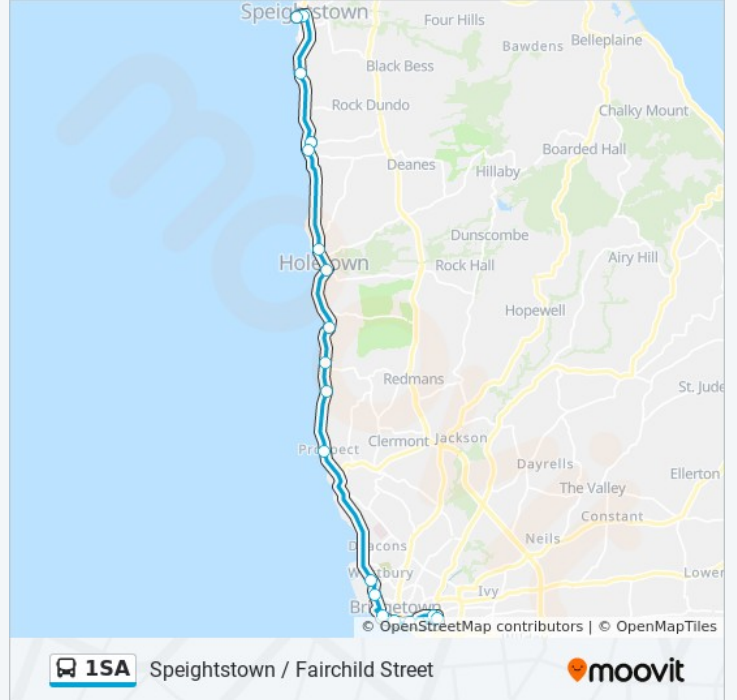

Barbarees Hill - Esso

Baxters Road - Jordans

Main Guard

Fairchild Street Terminal

1SA bus time schedules and route maps are available in an offline PDF at moovitapp.com. Use the [Moovit App](#) to see live bus times, train schedule or subway schedule, and step-by-step directions for all public transit in Barbados.

[About Moovit](#) • [MaaS Solutions](#) • [Supported Countries](#) • [Mooviter Community](#)

© 2023 Moovit - All Rights Reserved

Check Live Arrival Times