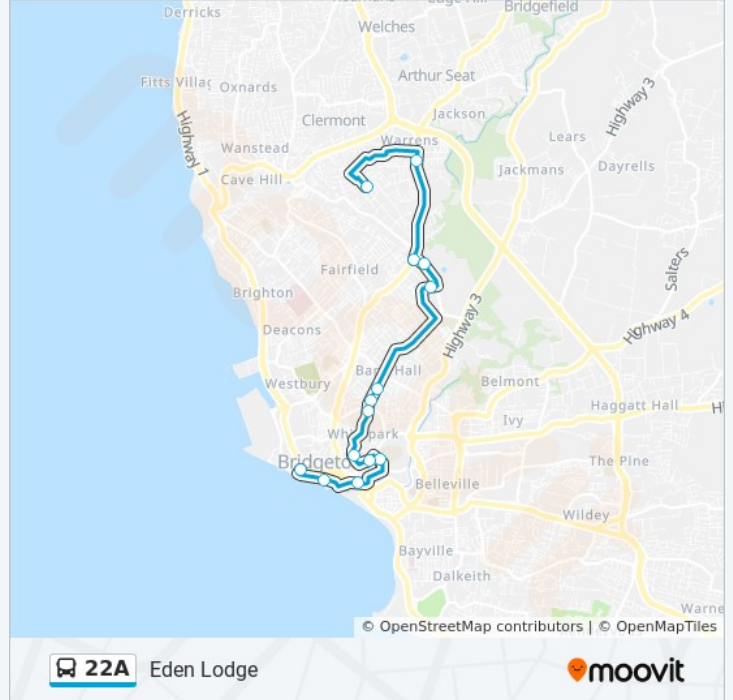

Lower Roebuck Street

Crumpton Street

Wharf Road

Hinck Street

Princess Alice Terminal

22A bus Time Schedule

Eden Lodge To Princess Alice Terminal Route
Timetable:

Sunday	6:00 AM - 11:30 PM
Monday	5:15 AM - 11:00 PM
Tuesday	5:15 AM - 11:00 PM
Wednesday	5:15 AM - 11:00 PM
Thursday	5:15 AM - 11:00 PM
Friday	5:15 AM - 11:00 PM
Saturday	6:00 AM - 11:00 PM

22A bus Info

Direction: Eden Lodge To Princess Alice Terminal

Stops: 14

Trip Duration: 16 min

Line Summary:

Direction: Princess Alice Terminal To Eden Lodge

10 stops

[VIEW LINE SCHEDULE](#)

22A bus Time Schedule

Princess Alice Terminal To Eden Lodge Route
Timetable:

Sunday	12:05 AM - 10:30 PM
Monday	12:05 AM - 10:30 PM
Tuesday	12:05 AM - 10:30 PM
Wednesday	12:05 AM - 10:30 PM
Thursday	12:05 AM - 10:30 PM
Friday	12:05 AM - 10:30 PM
Saturday	12:05 AM - 10:30 PM

22A bus Info

Direction: Princess Alice Terminal To Eden Lodge

Stops: 10

Trip Duration: 12 min

Line Summary:

22A bus time schedules and route maps are available in an offline PDF at moovitapp.com. Use the [Moovit App](#) to see live bus times, train schedule or subway schedule, and step-by-step directions for all public transit in Barbados.