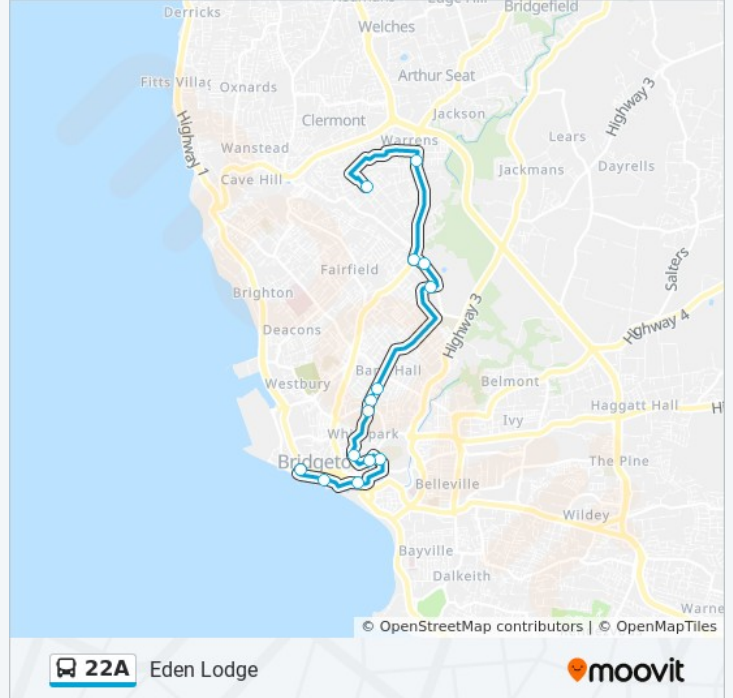

Use the Moovit App to find the closest 22A bus station near you and find out when is the next 22A bus arriving.

Direction: Eden Lodge To Princess Alice Terminal

14 stops

[VIEW LINE SCHEDULE](#)

Eden Lodge

Lower Roebuck Street

Crumpton Street

Wharf Road

Hinck Street

Princess Alice Terminal

22A bus Time Schedule

Eden Lodge To Princess Alice Terminal Route
Timetable:

Sunday	6:00 AM - 11:30 PM
Monday	5:15 AM - 11:00 PM
Tuesday	5:15 AM - 11:00 PM
Wednesday	5:15 AM - 11:00 PM
Thursday	5:15 AM - 11:00 PM
Friday	5:15 AM - 11:00 PM
Saturday	6:00 AM - 11:00 PM

22A bus Info

Direction: Eden Lodge To Princess Alice Terminal

Stops: 14

Trip Duration: 16 min

Line Summary:

Direction: Princess Alice Terminal To Eden Lodge

10 stops

[VIEW LINE SCHEDULE](#)