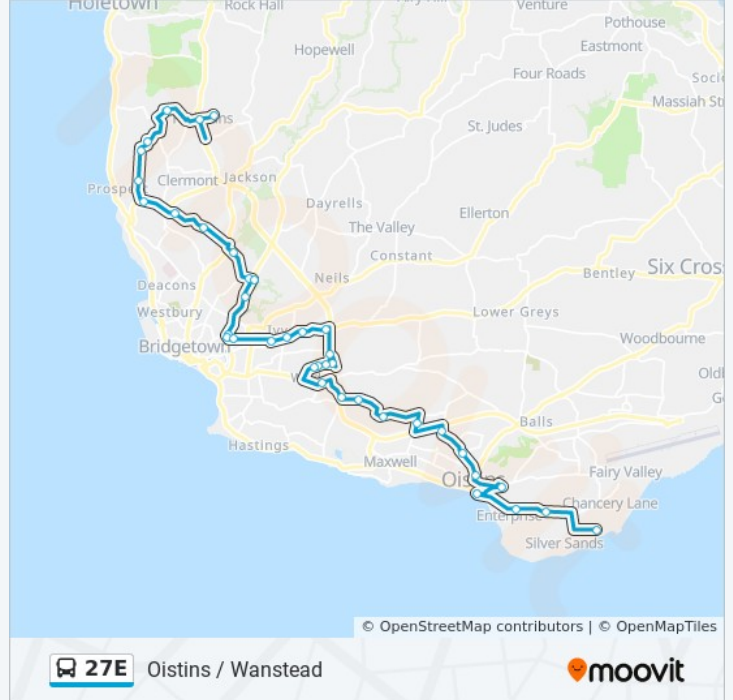

Parkinson Field

Factory Avenue

Wildey-Santation Dept (27)

Upton (Carters General Store)

Life Of Barbados

Sargeant's Village - Jb's

Sheraton Centre

Hinds Transport

Kingsland-Dg School

Kingsland Montrose

Church Hill (Christ Church)

Thornbury Hill

Oistins (Terminal)

Enterprise Road

Sayer's Court School

Buffy Restaurant (Tp)

Direction: Redmans Village To Oistins

31 stops

[VIEW LINE SCHEDULE](#)

Redmans Village Tp

Redmans Village

Hoytes Village

Western Light Church

Oxnards Windmill

Wanstead - Ncf

Cave Hill (27)

White Hall (St Michael)

Codrington (Stadium Rd)

Combermere

Station Hill (St Michael)

Hindsbury Rd - Bwu

Globe- Rubis

27E bus Time Schedule

Redmans Village To Oistins Route Timetable:

Sunday	Not Operational
Monday	6:00 AM
Tuesday	6:00 AM
Wednesday	6:00 AM
Thursday	6:00 AM
Friday	6:00 AM
Saturday	Not Operational

27E bus Info

Direction: Redmans Village To Oistins

Stops: 31

Trip Duration: 44 min

Line Summary: