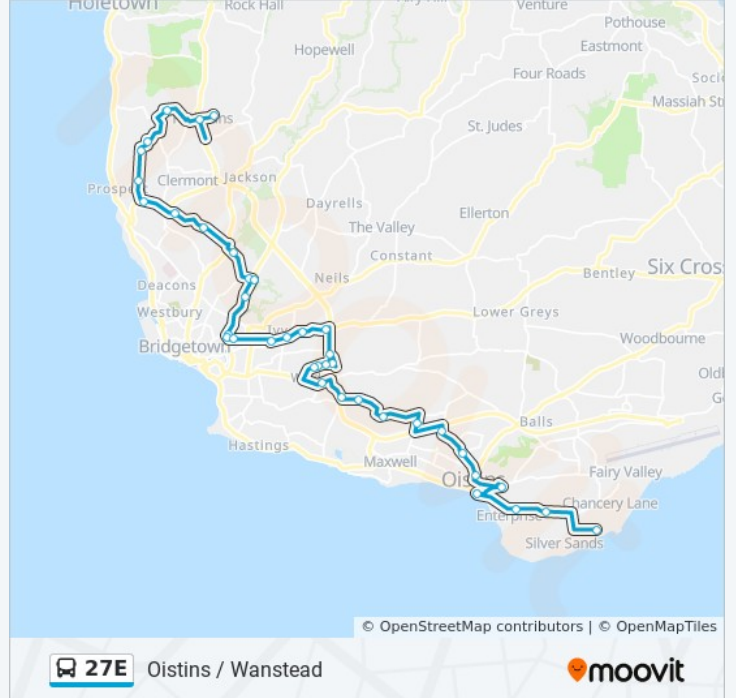

Tweedside Rd-Esso

Springer Memorial

Government Hill (Bartel)

Two Mile Hill (Community College)

Two Mile Hill

Haggatt Hall-Fergus Bar

Abc Highway-Cbc

Sjp Polytechnic

Life Of Barbados

Sargeant's Village - Jb's

Sheraton Centre

Hinds Transport

Kingsland-Dg School

Newton

Lodge Road

Church Hill (Christ Church)

Foundation

Oistins (Terminal)

27E bus time schedules and route maps are available in an offline PDF at moovitapp.com. Use the [Moovit App](#) to see live bus times, train schedule or subway schedule, and step-by-step directions for all public transit in Barbados.

[About Moovit](#) • [MaaS Solutions](#) • [Supported Countries](#) • [Mooviter Community](#)

© 2023 Moovit - All Rights Reserved

Check Live Arrival Times