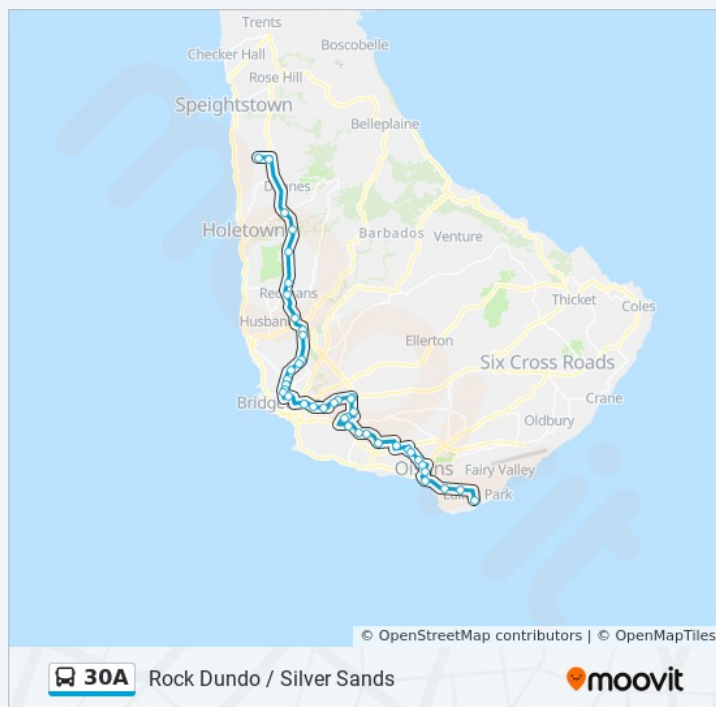

Hinds Transport

Sheraton Centre

Sargeant's Village - Jb's

Life Of Barbados

Wildey-Courtesy

Wildey-Santation Dept (27)

Factory Avenue

Abc Highway-Cbc

Haggatt Hall-Fergus Bar

Two Mile Hill

Two Mile Hill (Community College)

Government Hill(Springer Sch)

Welches Rd-Gov House

Tweedside Rd-Esso

Passage Road

Barbarees Hill - Shamrock

Barbarees Hill - Esso

Eagle Hall (Plantrac)

Tudor Bridge

Spooners Hill - Accom Rd

Spooner Hill (School)

Codrington(Tyrol Cot)

Green Hill (Bim Factory)

Warrens Polyclinic

Simpson Motors

Redmans Village

Lucky Horse

Arch Hall

Portvale Factory

Lancaster (Right)

Percy King

Rock Dundo

Trip Duration: 75 min
Line Summary: