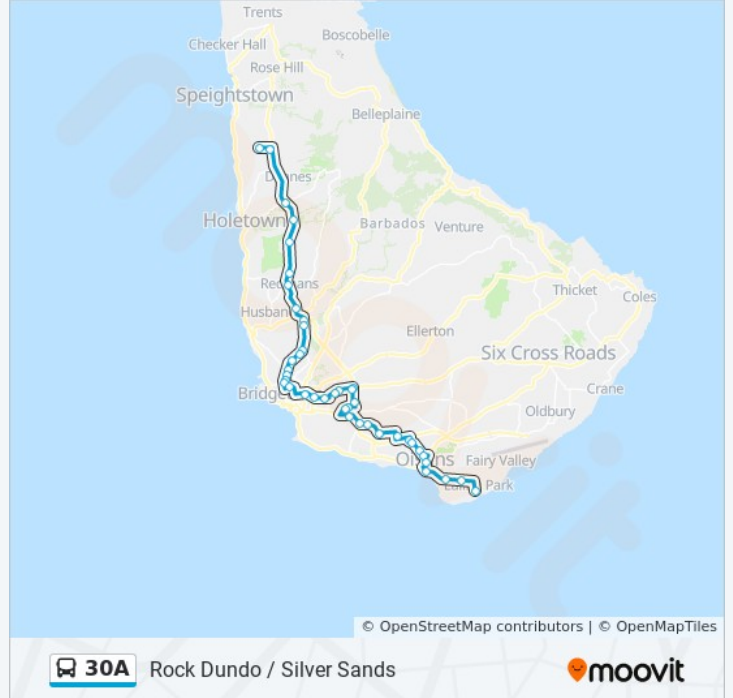

30A bus Info

Direction: Rock Dundo To Silver Sands

Stops: 42

Trip Duration: 62 min

Line Summary:

Two Mile Hill

Haggatt Hall-Fergus Bar

Bussa Roundabout

Deighton Griffith

Silver Hill

Kingsland Montrose

Water Street

Church Hill (Christ Church)

Oistins (Terminal)

Enterprise Road

Sayer's Court School

Silver Sands

Direction: Silver Sands To Rock Dundo

41 stops

[VIEW LINE SCHEDULE](#)

Silver Sands

Sayer's Court School

Enterprise Road

Oistins (Terminal)

30A bus Info

Direction: Silver Sands To Rock Dundo

Stops: 41

Hinds Transport

Sheraton Centre

Sargeant's Village - Jb's

Life Of Barbados

Wildey-Courtesy