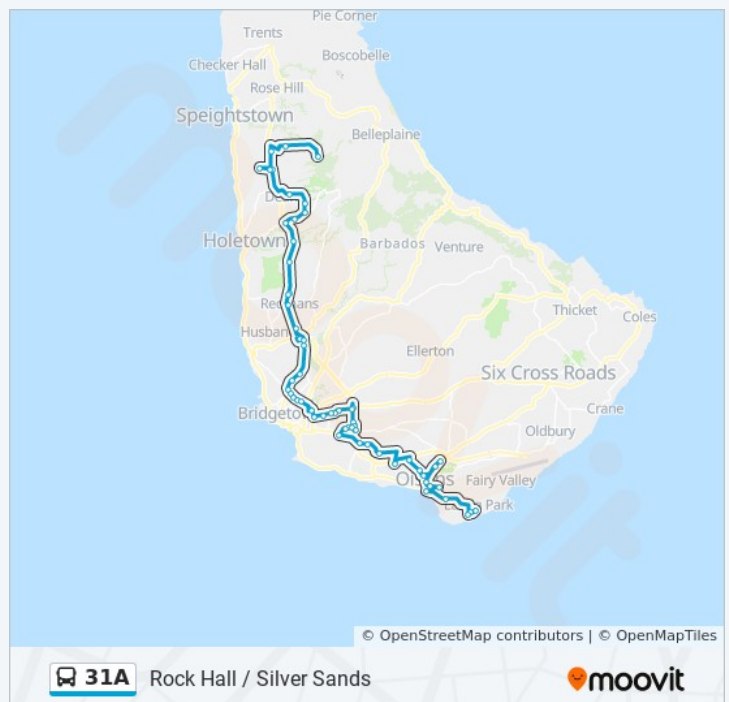

Sunday	Not Operational
Monday	6:30 AM
Tuesday	6:30 AM
Wednesday	6:30 AM
Thursday	6:30 AM
Friday	6:30 AM
Saturday	Not Operational

**31A bus Info**

**Direction:** Rock Hall To Oistins

**Stops:** 55

**Trip Duration:** 85 min

**Line Summary:**

**31A** Rock Hall / Silver Sands

Tweedside Rd-Esso

Fairfield Rd-Bridge Rd

Welches Rd-Gov House

Springer Memorial

Government Hill (Bartel)

Two Mile Hill (Community College)

Sargeant's Village - Jb's

Sheraton Centre

Hinds Transport

Deighton Griffith

Kingsland Montrose

Water Street

Lodge Road

Newton