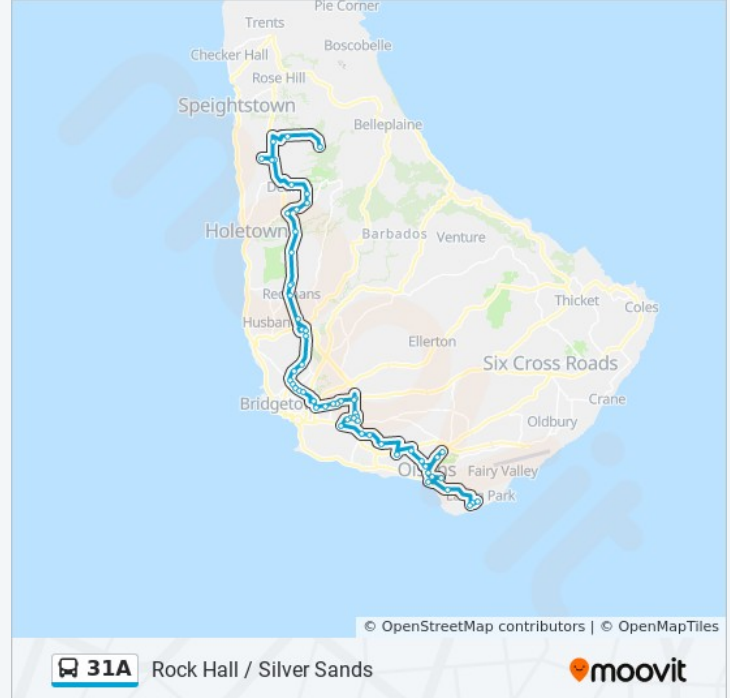

Sjp Polytechnic

Abc Highway-Cbc

Bussa Roundabout

Haggatt Hall-Fergus Bar

Two Mile Hill

Two Mile Hill (Community College)

Government Hill (Bartel)

Springer Memorial

Welches Rd-Gov House

Fairfield Rd-Bridge Rd

Bank Hall Main Road

Bank Hall X Road

Bank Hall, Nazarene Church

Lower Bank Hall Roxy

Tudor Bridge

Spooners Hill - Accom Rd

Lawerence T. Gay School

Green Hill (Bim Factory)

Warrens Polyclinic

Super Centre

Simpson Motors

Redmans Village

Bagatelle

Lucky Horse

Arch Hall

Portvale Factory (Left)

Lancaster (Left)

Orange Hill (Playing Field)

Aa's Place

Baywoods

St Silas

Halls Road (H'Way 2a)

Percy King