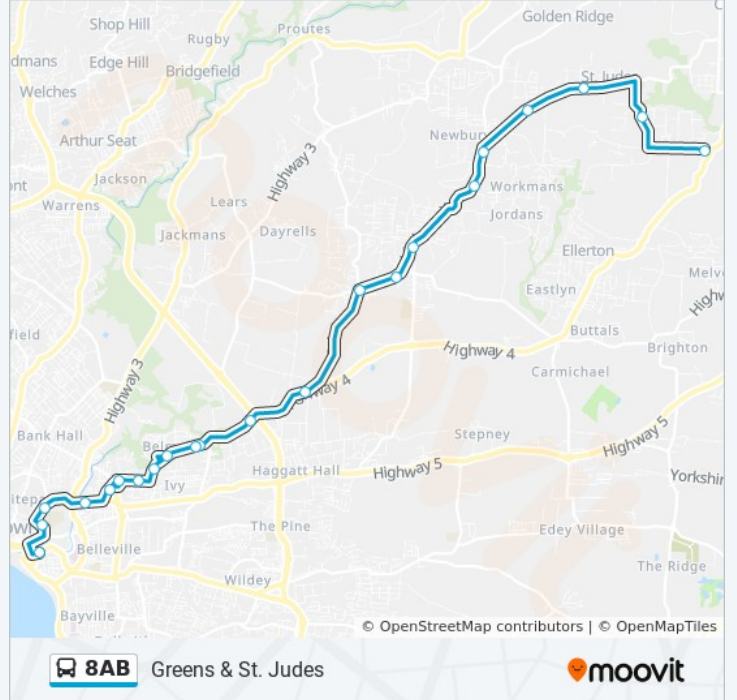

The 8AB bus line Greens & St. Judes has one route. For regular weekdays, their operation hours are:

(1) Greens & St. Judes To Fairchild Street Terminal: 12:05 AM - 11:00 PM

Use the Moovit App to find the closest 8AB bus station near you and find out when is the next 8AB bus arriving.

Direction: Greens & St. Judes To Fairchild Street Terminal

22 stops

[VIEW LINE SCHEDULE](#)

- Greens
- Prerogative
- St Judes (Superlative)
- Fairview (Cottage)
- Newbury (Shop)
- Gun Hill
- Glebe Polyclinic
- St George Church
- Charles Row Bridge(Chefette)
- Salters (Roberts Road)
- Norman Niles Roundabout
- Belle Gully
- Belmont School
- Licorish Village
- My Lord's Hill
- Welches Rd-Gas Station
- Flint Hall (1)
- Fairfield Rd-Bridge Rd
- Tweedside Rd-Esso
- Roebuck Street
- Crompton Street

8AB bus Time Schedule

Greens & St. Judes To Fairchild Street Terminal
Route Timetable:

Sunday	6:00 AM - 7:00 PM
Monday	12:05 AM - 11:00 PM
Tuesday	12:05 AM - 11:00 PM
Wednesday	12:05 AM - 11:00 PM
Thursday	12:05 AM - 11:00 PM
Friday	12:05 AM - 11:00 PM
Saturday	5:30 AM - 11:45 PM

8AB bus Info

Direction: Greens & St. Judes To Fairchild Street Terminal

Stops: 22

Trip Duration: 29 min

Line Summary:

8AB bus time schedules and route maps are available in an offline PDF at moovitapp.com. Use the [Moovit App](#) to see live bus times, train schedule or subway schedule, and step-by-step directions for all public transit in Barbados.