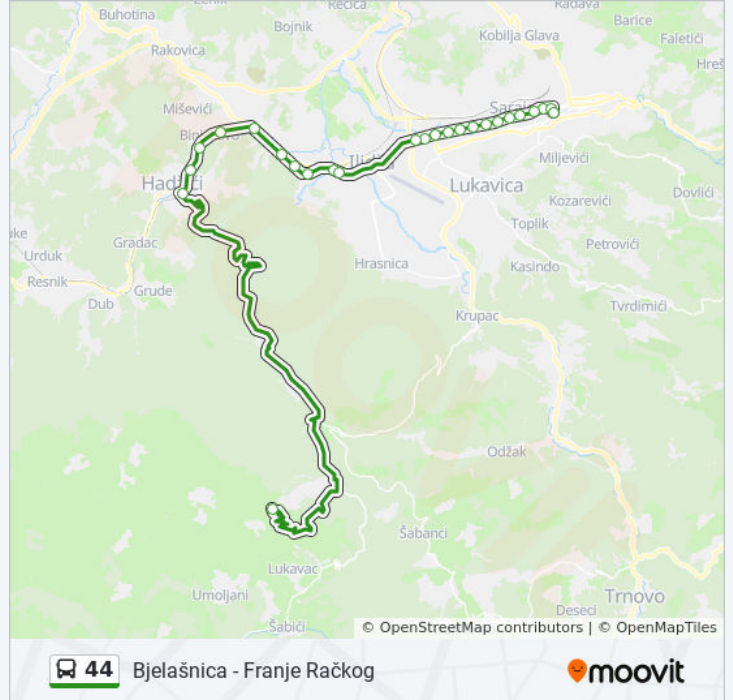

Blažuj

Mostarsko Raskršće

Šunji

Binježevo

Donji Hadžići

Pilana

Bjelašnica

44 bus time schedules and route maps are available in an offline PDF at moovitapp.com. Use the [Moovit App](#) to see live bus times, train schedule or subway schedule, and step-by-step directions for all public transit in Sarajevo.

[About Moovit](#) • [MaaS Solutions](#) • [Supported Countries](#) • [Mooviter Community](#)

© 2023 Moovit - All Rights Reserved

Check Live Arrival Times