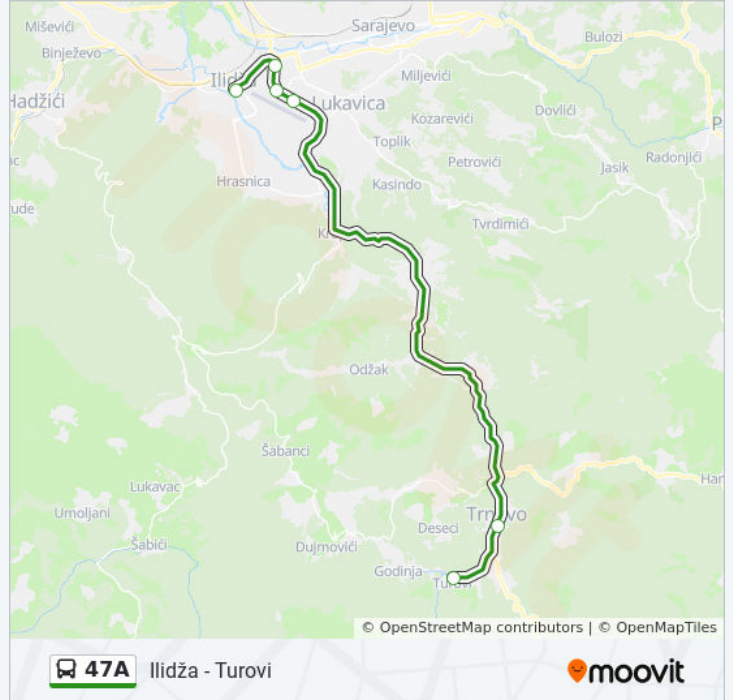

Trnovo

Turovi

### 47A bus Info

**Direction:** Ilidža - Turovi

**Stops:** 6

**Trip Duration:** 26 min

**Line Summary:**

### Direction: Turovi - Ilidža

7 stops

[VIEW LINE SCHEDULE](#)

Turovi

Trnovo

Međunarodni Aerodrom Sarajevo

Raskršće

Nedarići Selo

### 47A bus Info

**Direction:** Turovi - Ilidža

**Stops:** 7

**Trip Duration:** 27 min

**Line Summary:**

47A bus time schedules and route maps are available in an offline PDF at [moovitapp.com](https://moovitapp.com). Use the [Moovit App](#) to see live bus times, train schedule or subway schedule, and step-by-step directions for all public transit in Sarajevo.