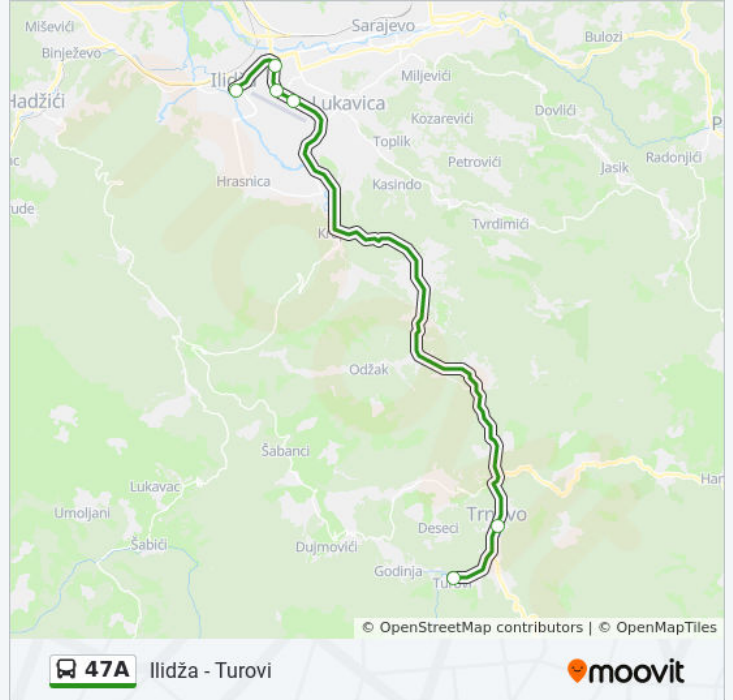

### 47A bus Info

**Direction:** Ilidža - Turovi

**Stops:** 6

**Trip Duration:** 26 min

**Line Summary:**

### Direction: Turovi - Ilidža

7 stops

[VIEW LINE SCHEDULE](#)

Turovi

Trnovo

Međunarodni Aerodrom Sarajevo

Raskršće

Nedarići Selo

### 47A bus Time Schedule

Turovi - Ilidža Route Timetable:

Sunday	Not Operational
Monday	5:50 AM - 9:30 PM
Tuesday	5:50 AM - 9:30 PM
Wednesday	5:50 AM - 9:30 PM
Thursday	5:50 AM - 9:30 PM
Friday	5:50 AM - 9:30 PM
Saturday	5:50 AM - 6:25 PM

### 47A bus Info

**Direction:** Turovi - Ilidža

**Stops:** 7

**Trip Duration:** 27 min

**Line Summary:**

47A bus time schedules and route maps are available in an offline PDF at [moovitapp.com](https://moovitapp.com). Use the [Moovit App](#) to see live bus times, train schedule or subway schedule, and step-by-step directions for all public transit in Sarajevo.