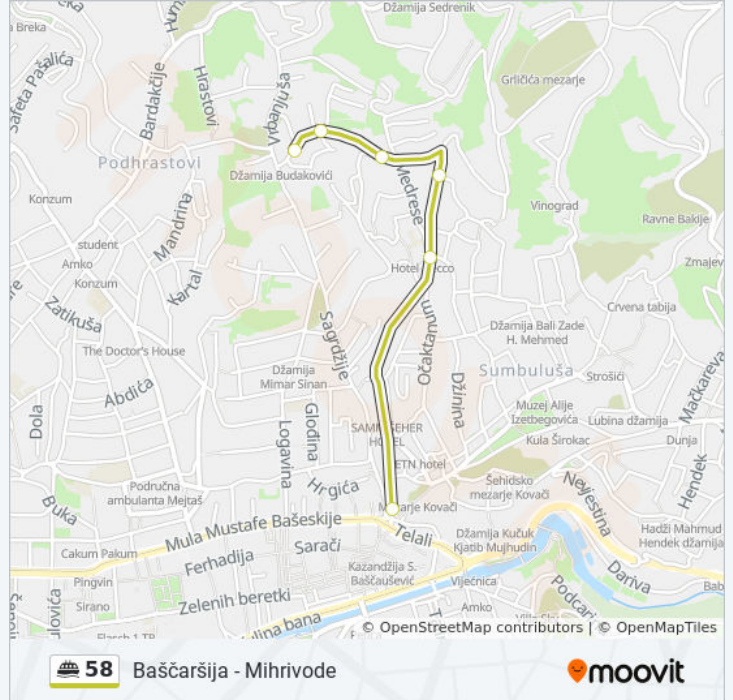

### Direction: Bašćaršija - Mihrivode

6 stops

[VIEW LINE SCHEDULE](#)

Bašćaršija

Medrese

Medrese II

Vranica

Mihrivode

### 58 minibus Time Schedule

Bašćaršija - Mihrivode Route Timetable:

Sunday	8:13 AM - 9:30 PM
Monday	5:45 AM - 11:00 PM
Tuesday	5:45 AM - 11:00 PM
Wednesday	5:45 AM - 11:00 PM
Thursday	5:45 AM - 11:00 PM
Friday	5:45 AM - 11:00 PM
Saturday	6:09 AM - 11:00 PM

### 58 minibus Info

**Direction:** Bašćaršija - Mihrivode

**Stops:** 6

**Trip Duration:** 3 min

**Line Summary:**

## Direction: Mihrivode - Baščaršija

5 stops

[VIEW LINE SCHEDULE](#)

Mihrivode I

Ktk

Vrbanjuša

Sagrdžije

Baščaršija