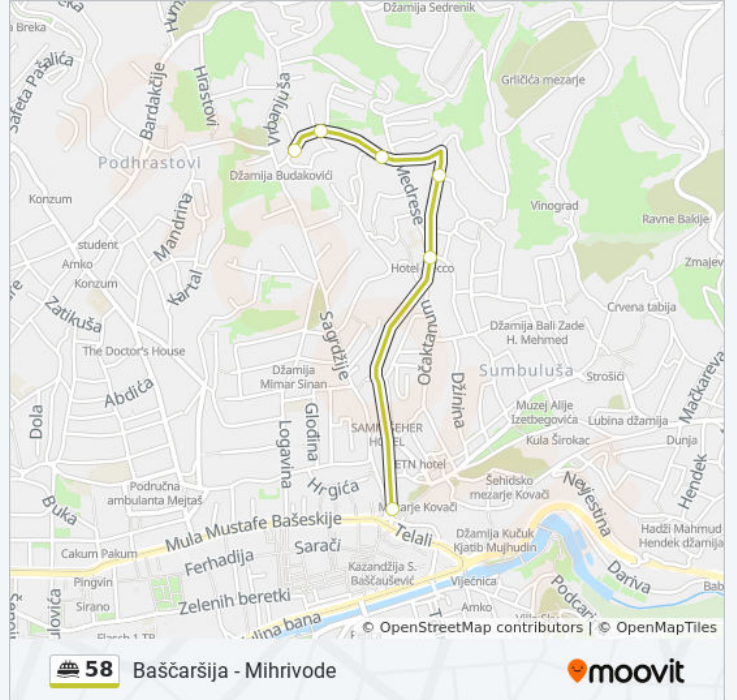

### Direction: Bašćaršija - Mihrivode

6 stops

[VIEW LINE SCHEDULE](#)

Bašćaršija

Medrese

Medrese II

Vranica

Mihrivode

### 58 minibus Info

**Direction:** Bašćaršija - Mihrivode

**Stops:** 6

**Trip Duration:** 3 min

**Line Summary:**

## Direction: Mihrivode - Baščaršija

5 stops

[VIEW LINE SCHEDULE](#)

Mihrivode I

Ktk

Vrbanjuša

Sagrdžije

Baščaršija

## 58 minibus Info

**Direction:** Mihrivode - Baščaršija

**Stops:** 5

**Trip Duration:** 3 min

**Line Summary:**

58 minibus time schedules and route maps are available in an offline PDF at [moovitapp.com](https://moovitapp.com). Use the [Moovit App](#) to see live bus times, train schedule or subway schedule, and step-by-step directions for all public transit in Sarajevo.