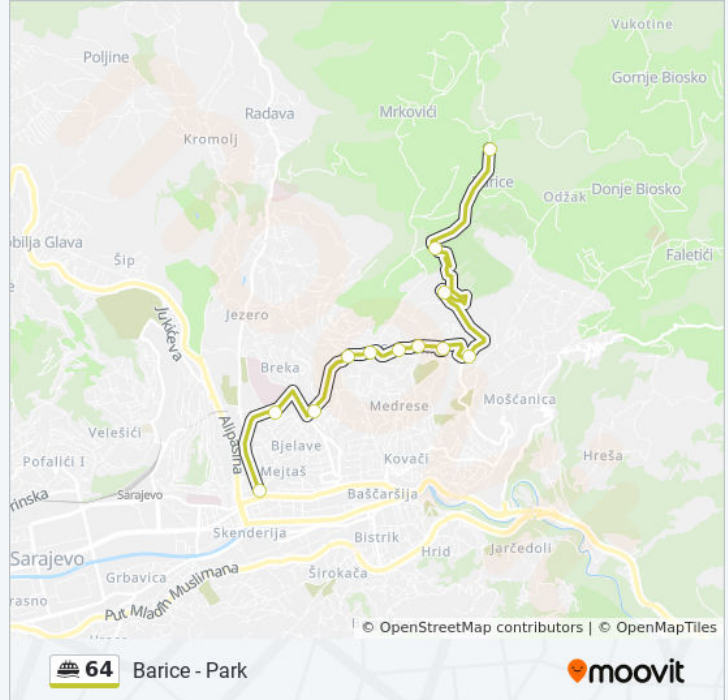

Use the Moovit App to find the closest 64 minibus station near you and find out when is the next 64 minibus arriving.

Direction: Barice - Park

12 stops

[VIEW LINE SCHEDULE](#)

Barice
Mrkovići (Raskršće)
Krivina
Sedrenik (Raskršće)
Ramića Potok
Parlin Sokak
Sedrenik (Samoposluga)
Malta
Raskrsnica Sedrenik
Studentski Dom
Bolnica Koševo
Park

64 minibus Info

Direction: Barice - Park

Stops: 12

Trip Duration: 16 min

Line Summary:

Direction: Park - Barice

12 stops

[VIEW LINE SCHEDULE](#)

Park

Bolnica Koševo

Studentski Dom

Raskrsnica Sedrenik

Malta

Sedrenik (Samoposluga)

Parlin Sokak

Ramića Potok

64 minibus Info

Direction: Park - Barice

Stops: 12

Trip Duration: 16 min

Line Summary:

64 minibus time schedules and route maps are available in an offline PDF at moovitapp.com. Use the [Moovit App](#) to see live bus times, train schedule or subway schedule, and step-by-step directions for all public transit in Sarajevo.