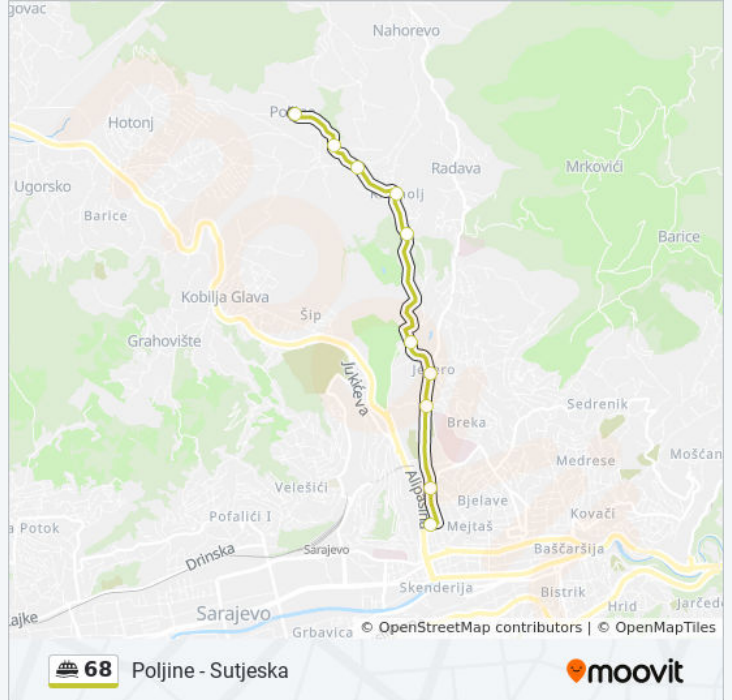

Use the Moovit App to find the closest 68 minibus station near you and find out when is the next 68 minibus arriving.

Direction: Poljine - Sutjeska

10 stops

[VIEW LINE SCHEDULE](#)

- Poljine
- Poljine I
- Sjenice
- Rudine
- Kromolj
- Slatina
- Jezero
- Stadion Koševo
- Ciglane (Pijaca)
- Sutjeska

68 minibus Info

Direction: Poljine - Sutjeska

Stops: 10

Trip Duration: 12 min

Line Summary:

Direction: Sutjeska - Poljine

10 stops

[VIEW LINE SCHEDULE](#)