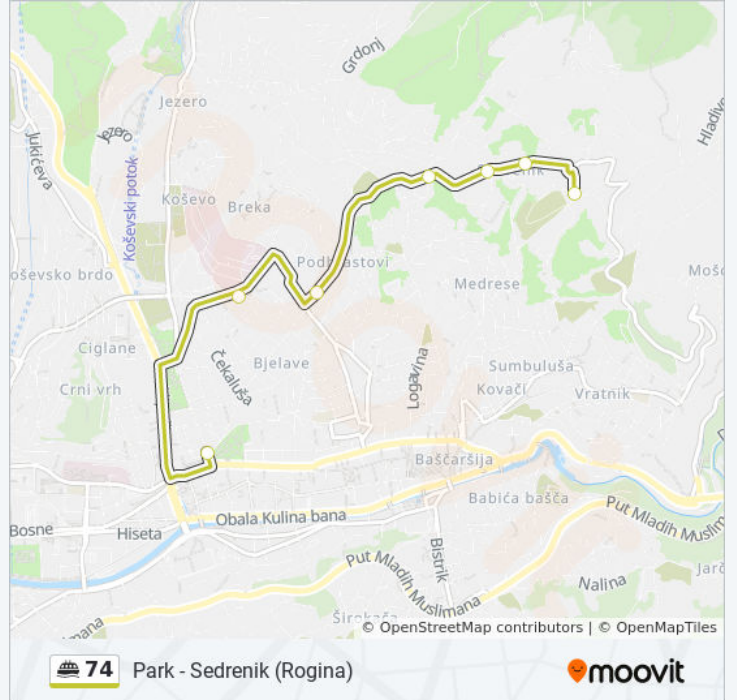

Use the Moovit App to find the closest 74 minibus station near you and find out when is the next 74 minibus arriving.

Direction: Park - Sedrenik (Rogina)

7 stops

[VIEW LINE SCHEDULE](#)

- Park
- Bolnica Koševo
- Studentski Dom
- Malta
- Sedrenik (Samoposluga)
- Parlin Sokak
- Rogina

Sedrenik (Rogina) - Park Route Timetable:

Sunday	6:50 AM - 10:45 PM
Monday	5:50 AM - 11:15 PM
Tuesday	5:50 AM - 11:15 PM
Wednesday	5:50 AM - 11:15 PM
Thursday	5:50 AM - 11:15 PM
Friday	5:50 AM - 11:15 PM
Saturday	6:10 AM - 11:15 PM

74 minibus Info

Direction: Sedrenik (Rogina) - Park

Stops: 7

Trip Duration: 8 min

Line Summary:

74 minibus time schedules and route maps are available in an offline PDF at moovitapp.com. Use the [Moovit App](#) to see live bus times, train schedule or subway schedule, and step-by-step directions for all public transit in Sarajevo.