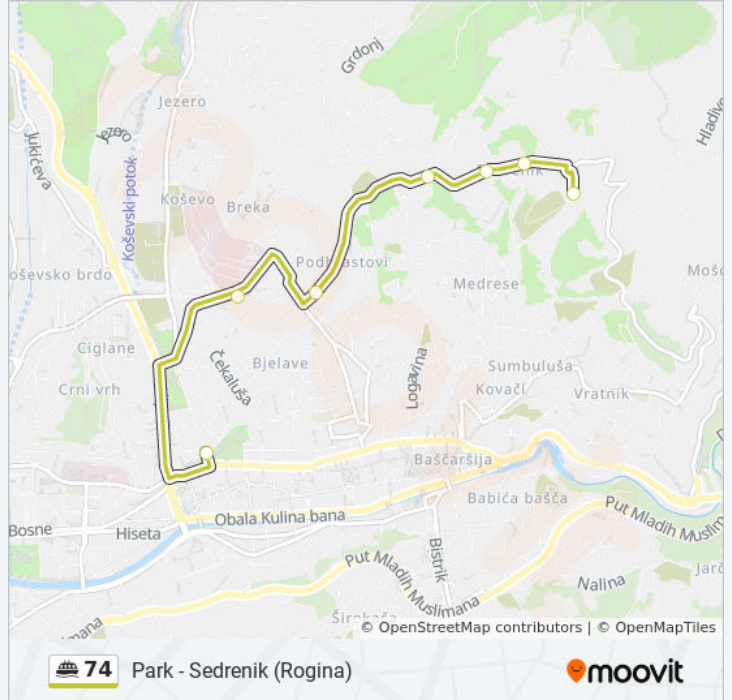

Use the Moovit App to find the closest 74 minibus station near you and find out when is the next 74 minibus arriving.

Direction: Park - Sedrenik (Rogina)

7 stops

[VIEW LINE SCHEDULE](#)

- Park
- Bolnica Koševo
- Studentski Dom
- Malta
- Sedrenik (Samoposluga)
- Parlin Sokak
- Rogina

74 minibus Info

Direction: Park - Sedrenik (Rogina)

Stops: 7

Trip Duration: 8 min

Line Summary:

Direction: Sedrenik (Rogina) - Park

7 stops

[VIEW LINE SCHEDULE](#)

Sedrenik (Rogina) - Park Route Timetable:

Sunday	6:50 AM - 10:45 PM
Monday	5:50 AM - 11:15 PM
Tuesday	5:50 AM - 11:15 PM
Wednesday	5:50 AM - 11:15 PM
Thursday	5:50 AM - 11:15 PM
Friday	5:50 AM - 11:15 PM
Saturday	6:10 AM - 11:15 PM