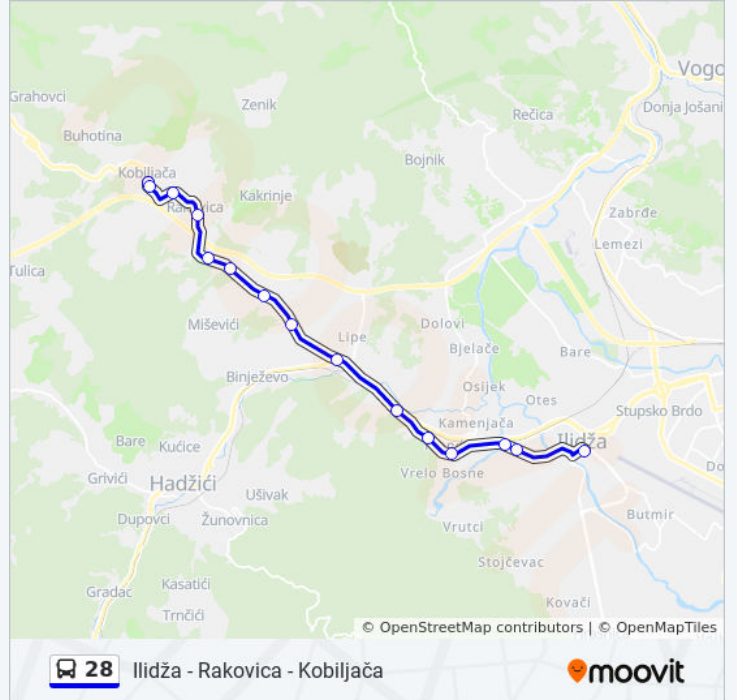

28

Ilidža - Rakovica - Kobiljača

[View In Website Mode](#)

The 28 bus line (Ilidža - Rakovica - Kobiljača) has 2 routes. For regular weekdays, their operation hours are:  
(1) Ilidža - Rakovica - Kobiljača: 5:30 AM - 10:00 PM (2) Kobiljača - Rakovica - Ilidža: 6:00 AM - 10:30 PM  
Use the Moovit App to find the closest 28 bus station near you and find out when is the next 28 bus arriving.

## Direction: Kobiljača - Rakovica - Ilidža

15 stops

[VIEW LINE SCHEDULE](#)

Kobiljača  
 Škola  
 Kobiljača I  
 Rakovica  
 Šamin Gaj  
 Ciglane  
 Gladno Polje  
 Svjetlost  
 Mostarsko Raskršće  
 Blažuj  
 Sarajevo Putevi  
 Vrelo Bosne  
 Plandište  
 Vreoca  
 Ilidža

## 28 bus Time Schedule

Kobiljača - Rakovica - Ilidža Route Timetable:

Sunday	6:00 AM - 10:30 PM
Monday	6:00 AM - 10:30 PM
Tuesday	6:00 AM - 10:30 PM
Wednesday	6:00 AM - 10:30 PM
Thursday	6:00 AM - 10:30 PM
Friday	6:00 AM - 10:30 PM
Saturday	6:00 AM - 10:30 PM

## 28 bus Info

**Direction:** Kobiljača - Rakovica - Ilidža

**Stops:** 15

**Trip Duration:** 30 min

**Line Summary:**

28 bus time schedules and route maps are available in an offline PDF at [moovitapp.com](https://moovitapp.com). Use the [Moovit App](#) to see live bus times, train schedule or subway schedule, and step-by-step directions for all public transit in Sarajevo.