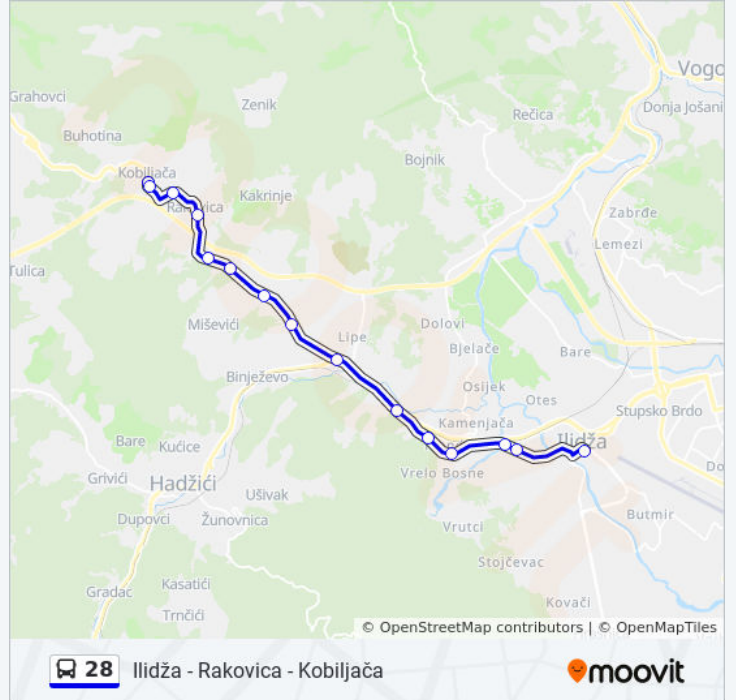

28

Ilidža - Rakovica - Kobiljača

[View In Website Mode](#)

The 28 bus line (Ilidža - Rakovica - Kobiljača) has 2 routes. For regular weekdays, their operation hours are:  
(1) Ilidža - Rakovica - Kobiljača: 5:30 AM - 10:00 PM (2) Kobiljača - Rakovica - Ilidža: 6:00 AM - 10:30 PM  
Use the Moovit App to find the closest 28 bus station near you and find out when is the next 28 bus arriving.

**Direction: Ilidža - Rakovica - Kobiljača**

15 stops

[VIEW LINE SCHEDULE](#)

Ilidža  
Vreoca  
Plandište  
Vrelo Bosne  
Sarajevo Putevi  
Blažuj  
Mostarsko Raskršće  
Svjetlost  
Gladno Polje  
Ciglane  
Šamin Gaj  
Rakovica  
Kobiljača I  
Škola  
Kobiljača

### 28 bus Time Schedule

Ilidža - Rakovica - Kobiljača Route Timetable:

Sunday	5:30 AM - 10:00 PM
Monday	5:30 AM - 10:00 PM
Tuesday	5:30 AM - 10:00 PM
Wednesday	5:30 AM - 10:00 PM
Thursday	5:30 AM - 10:00 PM
Friday	5:30 AM - 10:00 PM
Saturday	5:30 AM - 10:00 PM

### 28 bus Info

**Direction:** Ilidža - Rakovica - Kobiljača

**Stops:** 15

**Trip Duration:** 27 min

**Line Summary:**