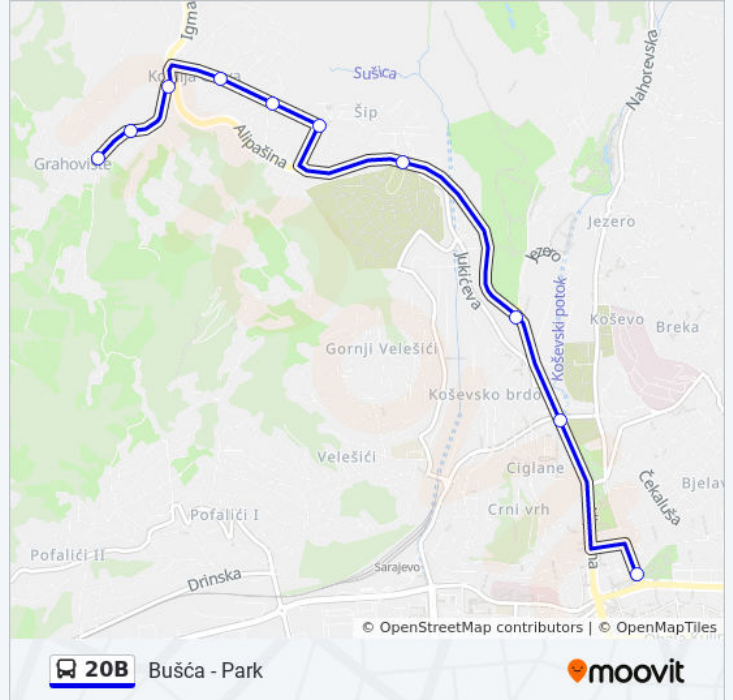

 20B

Bušća - Park

[View In Website Mode](#)

The 20B bus line (Bušća - Park) has 2 routes. For regular weekdays, their operation hours are:

(1) Bušća - Park: 6:00 AM - 7:00 PM (2) Park - Bušća: 6:30 AM - 7:30 PM

Use the Moovit App to find the closest 20B bus station near you and find out when is the next 20B bus arriving.

Direction: Bušća - Park

10 stops

[VIEW LINE SCHEDULE](#)

- Bušća
- Bušća I
- Kobilja Glava
- Šip
- Šip Mz
- Sam Šop
- Bare
- Stadion Koševo
- Ciglane
- Park

20B bus Time Schedule

Bušća - Park Route Timetable:

Sunday	Not Operational
Monday	6:00 AM - 7:00 PM
Tuesday	6:00 AM - 7:00 PM
Wednesday	6:00 AM - 7:00 PM
Thursday	6:00 AM - 7:00 PM
Friday	6:00 AM - 7:00 PM
Saturday	Not Operational

20B bus Info

Direction: Bušća - Park

Stops: 10

Trip Duration: 13 min

Line Summary:

Direction: Park - Bušća

10 stops

[VIEW LINE SCHEDULE](#)