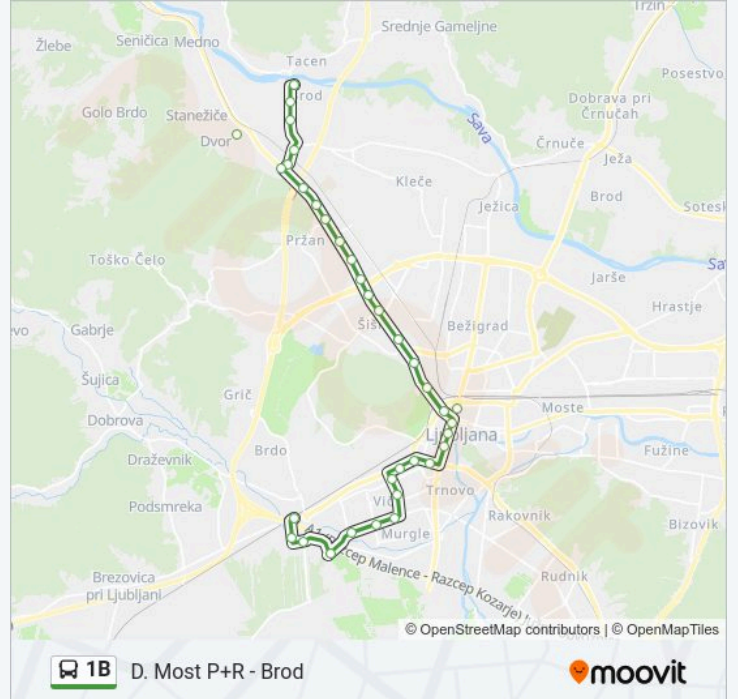

### 1B bus Info

**Direction:** Brod

**Stops:** 36

**Trip Duration:** 43 min

**Line Summary:**

Drama

Pošta

Ajdovščina

Dravlje

Trata / Ljubljana Trata

Prušnikova

Podgora

Šentvid / Ljubljana Šentvid

Vižmarje

Stanežiče P+R

Kosmačeva

Na Klancu

Tabor

Ob Daljnovodu

Brod

Brod

1B bus time schedules and route maps are available in an offline PDF at [moovitapp.com](https://moovitapp.com). Use the Moovit App to see live bus times, train schedule or subway schedule, and step-by-step directions for all public transit in Ljubljana.