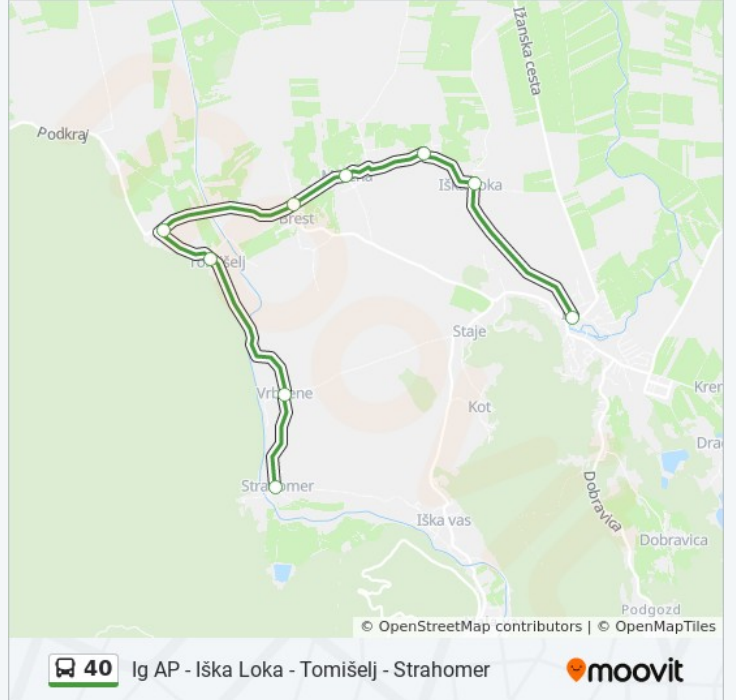

#### Strahomer

26 Strahomer, Slovenia

### 40 bus Time Schedule

Ig AP - Iška Loka - Tomišelj - Strahomer Route  
Timetable:

Sunday	10:37 PM
Monday	10:05 PM
Tuesday	10:05 PM
Wednesday	10:05 PM
Thursday	10:05 PM
Friday	10:05 PM
Saturday	Not Operational

### 40 bus Info

**Direction:** Ig AP - Iška Loka - Tomišelj - Strahomer

**Stops:** 9

**Trip Duration:** 17 min

**Line Summary:**

## Direction: Ig AP -> Brest -> Strahomer -> Ig AP

10 stops

[VIEW LINE SCHEDULE](#)