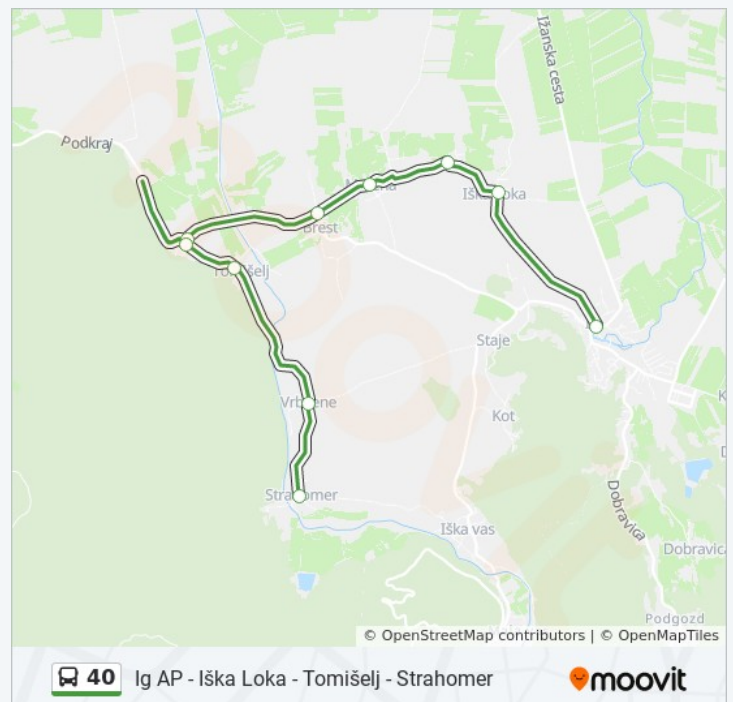

## 40 bus Info

**Direction:** Strahomer -> Ig AP

**Stops:** 9

**Trip Duration:** 38 min

**Line Summary:**

40 Ig AP - Iška Loka - Tomišelj - Strahomer

moovit

40 bus time schedules and route maps are available in an offline PDF at moovitapp.com. Use the [Moovit App](#) to see live bus times, train schedule or subway schedule, and step-by-step directions for all public transit in Ljubljana.