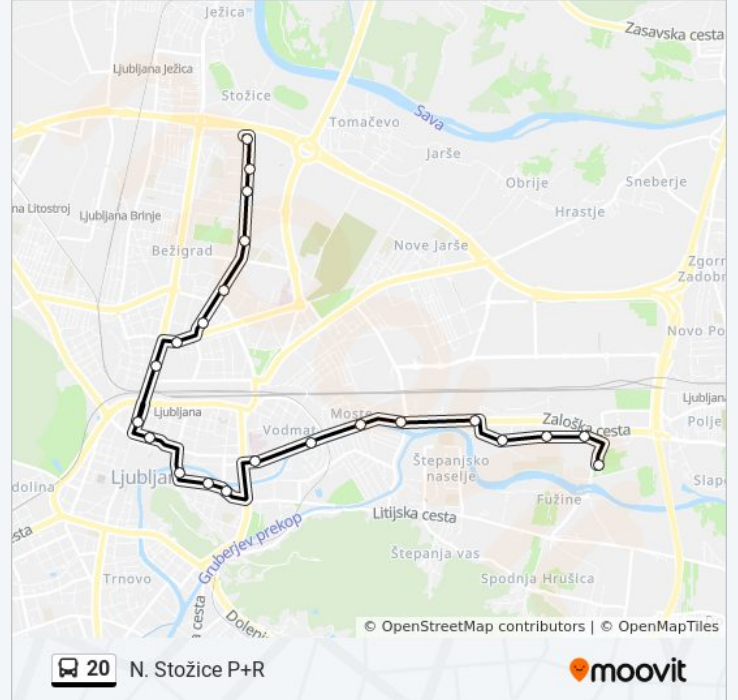

Kardeljeva Ploščad

Puhova

Maroltova

N. Stožice P+R

20 bus time schedules and route maps are available in an offline PDF at moovitapp.com. Use the [Moovit App](#) to see live bus times, train schedule or subway schedule, and step-by-step directions for all public transit in Ljubljana.

[About Moovit](#) • [MaaS Solutions](#) • [Supported Countries](#) • [Mooviter Community](#)

© 2024 Moovit - All Rights Reserved

Check Live Arrival Times