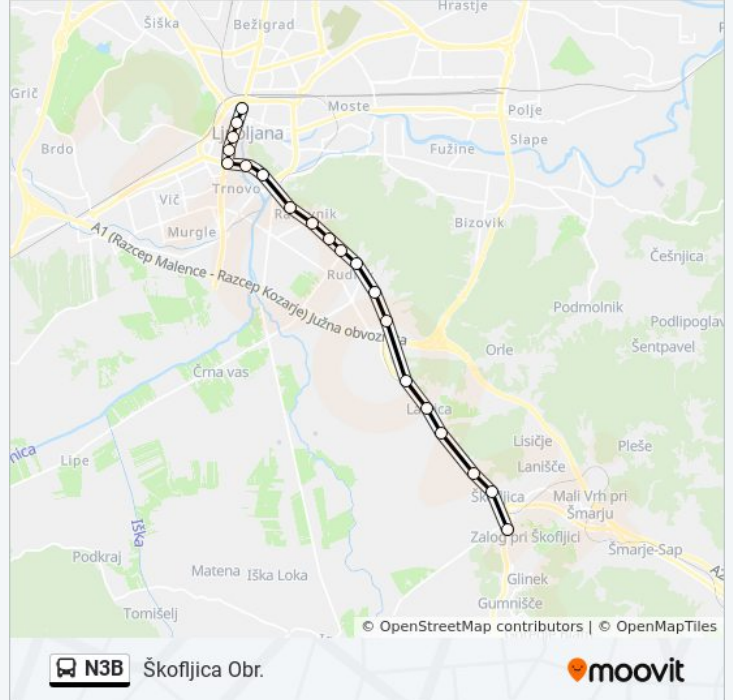

## Bavarski Dvor (Kozolec)

[Get The App](#)

The N3B bus line (Bavarski Dvor (Kozolec)) has 2 routes. For regular weekdays, their operation hours are:

(1) Bavarski Dvor (Kozolec): 4:13 AM - 4:43 AM (2) Škofljica Obr.: 4:30 AM - 9:20 PM

### Direction: Bavarski Dvor (Kozolec)

15 stops

[VIEW LINE SCHEDULE](#)

Rudnik

Spodnji Rudnik

Gornji Rudnik

Peruzzijeva

Akademija

### N3B bus Info

**Direction:** Bavarski Dvor (Kozolec)

**Stops:** 15

**Trip Duration:** 14 min

**Line Summary:**

**Direction: Škofljica Obr.**

20 stops

[VIEW LINE SCHEDULE](#)

### N3B bus Info

**Direction:** Škofljica Obr.

**Stops:** 20

**Trip Duration:** 21 min

**Line Summary:**

Škofljica Žaga

Škofljica Obr.

N3B bus time schedules and route maps are available in an offline PDF at [moovitapp.com](https://moovitapp.com). Use the [Moovit App](#) to see live bus times, train schedule or subway schedule, and step-by-step directions for all public transit in Ljubljana.