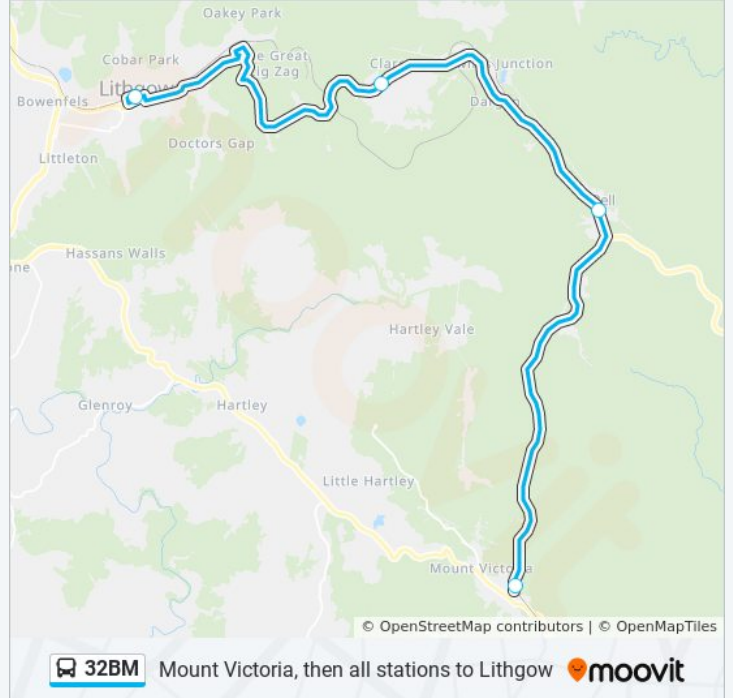

(1) Lithgow: 2:50 AM - 11:41 PM(2) Mount Victoria: 2:47 AM - 9:17 PM

Use the Moovit App to find the closest 32BM bus station near you and find out when is the next 32BM bus arriving.

Direction: Lithgow

4 stops

32BM bus Info

Direction: Lithgow

Stops: 4

Trip Duration: 32 min

Line Summary:

Direction: Mount Victoria

4 stops

[VIEW LINE SCHEDULE](#)

Lithgow Station, Railway Pde

Zig Zag Station, Chifley Rd

Bell Station, Chifley Rd

Mount Victoria

32BM bus Time Schedule

Mount Victoria Route Timetable:

Sunday	Not Operational
Monday	2:47 AM - 9:17 PM
Tuesday	Not Operational
Wednesday	Not Operational
Thursday	Not Operational
Friday	Not Operational
Saturday	Not Operational

32BM bus Info

Direction: Mount Victoria

Stops: 4

Trip Duration: 32 min

Line Summary:

32BM bus time schedules and route maps are available in an offline PDF at moovitapp.com. Use the [Moovit App](#) to see live bus times, train schedule or subway schedule, and step-by-step directions for all public transit in Sydney.