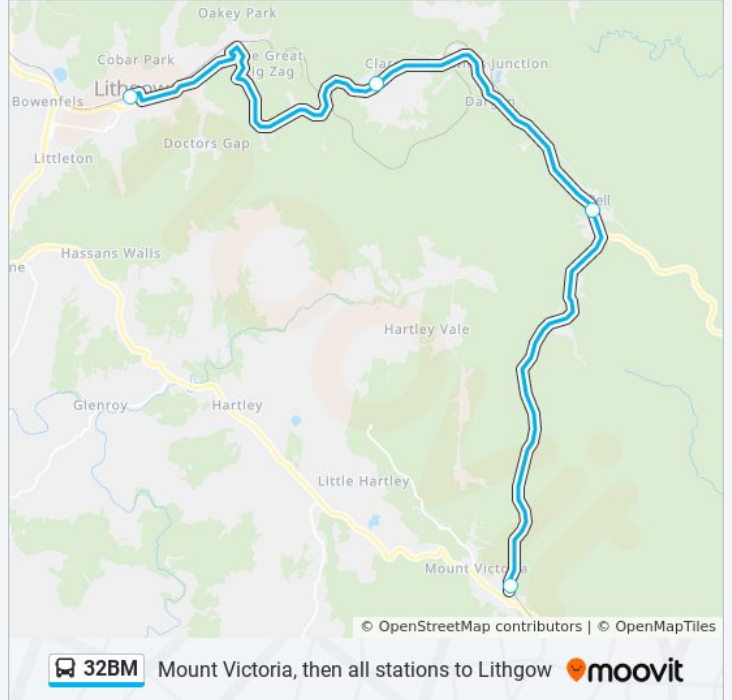

 32BM

Mount Victoria, then all stations to Lithgow

[View In Website Mode](#)

The 32BM bus line (Mount Victoria, then all stations to Lithgow) has 2 routes. For regular weekdays, their operation hours are:

(1) Lithgow: 2:50 AM - 11:41 PM(2) Mount Victoria: 2:47 AM - 9:17 PM

Use the Moovit App to find the closest 32BM bus station near you and find out when is the next 32BM bus arriving.

Direction: Lithgow

4 stops

[VIEW LINE SCHEDULE](#)

Mount Victoria

Chifley Rd opp Bell Station

Zig Zag Station, Chifley Rd

Lithgow Station, Railway Pde

32BM bus Time Schedule

Lithgow Route Timetable:

Sunday	Not Operational
Monday	2:50 AM - 11:41 PM
Tuesday	Not Operational
Wednesday	Not Operational
Thursday	Not Operational
Friday	Not Operational
Saturday	Not Operational

32BM bus Info

Direction: Lithgow

Stops: 4

Trip Duration: 32 min

Line Summary:

Direction: Mount Victoria

4 stops

[VIEW LINE SCHEDULE](#)