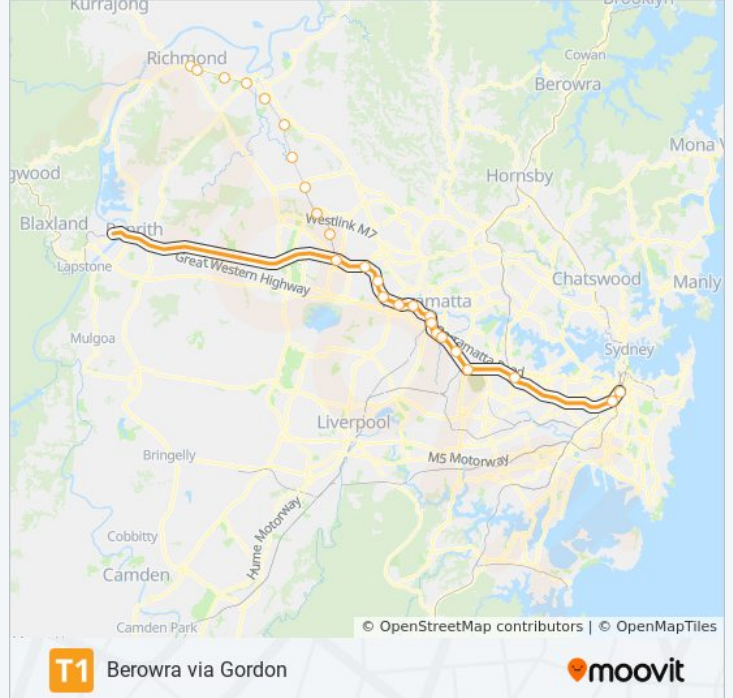

Use the Moovit App to find the closest T1 train station near you and find out when is the next T1 train arriving.

Direction: Berowra via Gordon
 25 stops
[VIEW LINE SCHEDULE](#)

T1 train Time Schedule
 Berowra via Gordon Route Timetable:

T1 train Info
Direction: Berowra via Gordon
Stops: 25
Trip Duration: 63 min
Line Summary:

Granville Station

Clyde Station

Auburn Station

Lidcombe Station

Strathfield Station

Redfern Station

Central Station