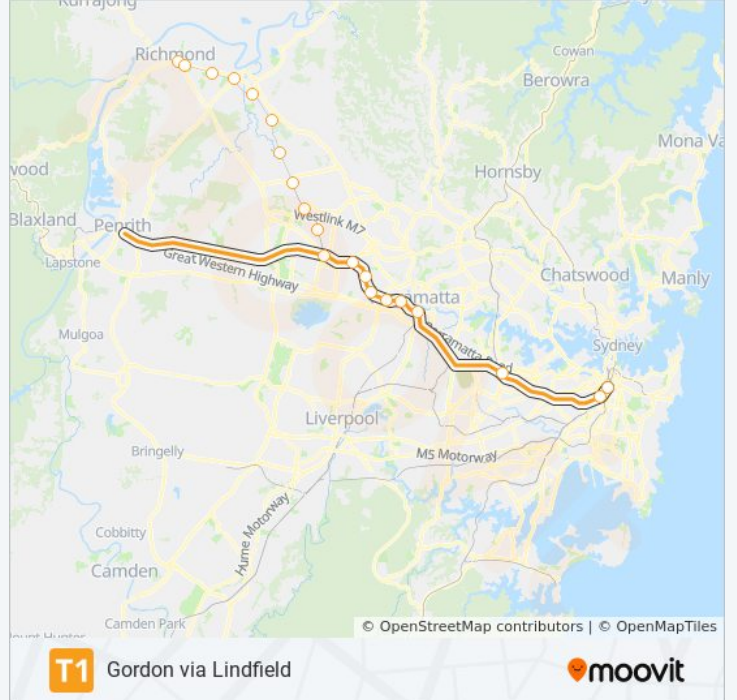

T1 train Info

Direction: Gordon via Lindfield

Stops: 21

Trip Duration: 63 min

Line Summary:

Strathfield Station

Redfern Station

Central Station

Direction: Hornsby via Gordon

20 stops

[VIEW LINE SCHEDULE](#)

Richmond Station

East Richmond Station

Clarendon Station

Windsor Station

Mulgrave Station

Vineyard Station

Riverstone Station

Schofields Station

Quakers Hill Station

Marayong Station

Blacktown Station

Seven Hills Station

Toongabbie Station