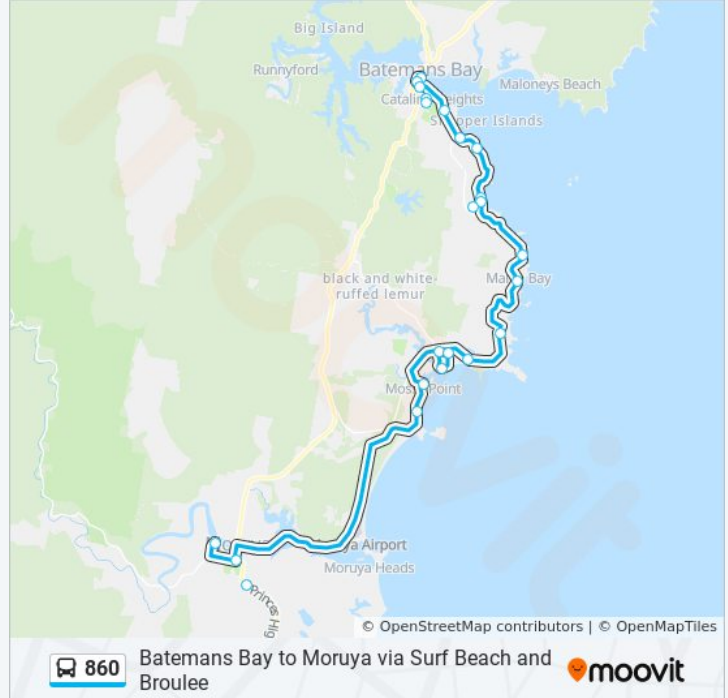

Pacific St before Annetts Pde

Coronation Dr opp Frances St

Vulcan St opp Apex Park

Moruya Hospital, River St

TAFE Illawara, School Grounds, Princes Hwy

860 bus time schedules and route maps are available in an offline PDF at moovitapp.com. Use the [Moovit App](#) to see live bus times, train schedule or subway schedule, and step-by-step directions for all public transit in Sydney.

[About Moovit](#) · [MaaS Solutions](#) · [Supported Countries](#) · [Mooviter Community](#)

© 2024 Moovit - All Rights Reserved

Check Live Arrival Times