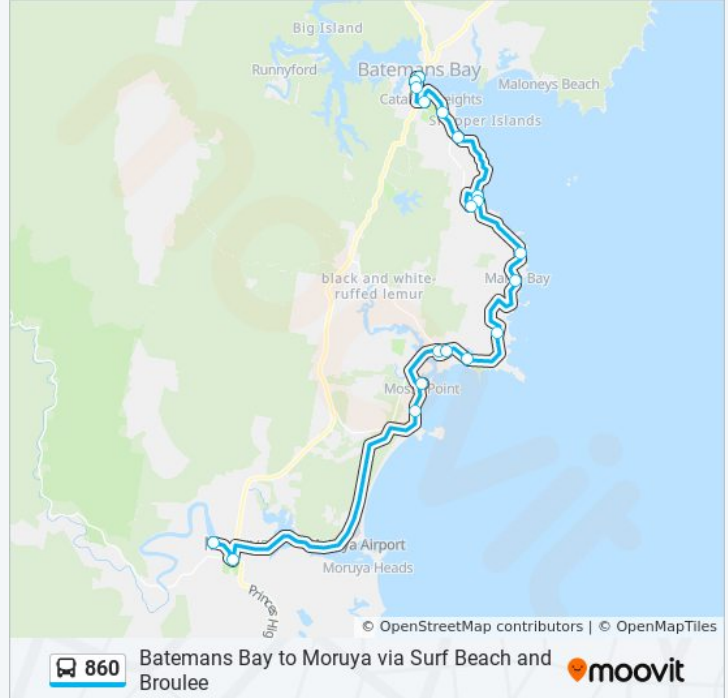

Batemans Bay to Moruya via Surf Beach and Broulee

[Get The App](#)

The 860 bus line (Batemans Bay to Moruya via Surf Beach and Broulee) has 3 routes. For regular weekdays, their operation hours are:

(1) Batemans Bay: 07:25 - 16:45(2) Broulee: 09:05 - 17:15(3) Moruya: 07:15 - 14:10

Use the Moovit App to find the closest 860 bus station near you and find out when is the next 860 bus arriving.

Direction: Batemans Bay

19 stops

[VIEW LINE SCHEDULE](#)

- Moruya Hospital, River St
- Apex Park, Vulcan St
- Coronation Dr at Frances St
- Pacific St after Surfside Av
- Ainslie Pde opp Sunpatch Pde
- Forest Pde at Tomakin Pl
- George Bass Dr opp Barlings Beach Tourist Park
- George Bass Dr opp Rosedale Pde
- George Bass Dr before Sylvan St
- George Bass Dr opp Baringa Cres
- Surf Beach Av at Beach Rd
- Surf Beach Av opp Tasman St
- Beach Rd after Explorers Way
- Beach Rd after Edward Rd
- Beach Rd opp Uniting Church
- South St at Pacific St
- Orient St opp Flora Cres
- Village Centre, Perry St
- Promenade Plaza, Orient St

860 bus Info

Direction: Batemans Bay

Stops: 19

Trip Duration: 59 min

Line Summary:

Direction: Broulee

20 stops

[VIEW LINE SCHEDULE](#)

860 bus Info

Direction: Moruya

Stops: 23

Trip Duration: 71 min

Line Summary:

Pacific St before Annetts Pde

Coronation Dr opp Frances St

Vulcan St opp Apex Park