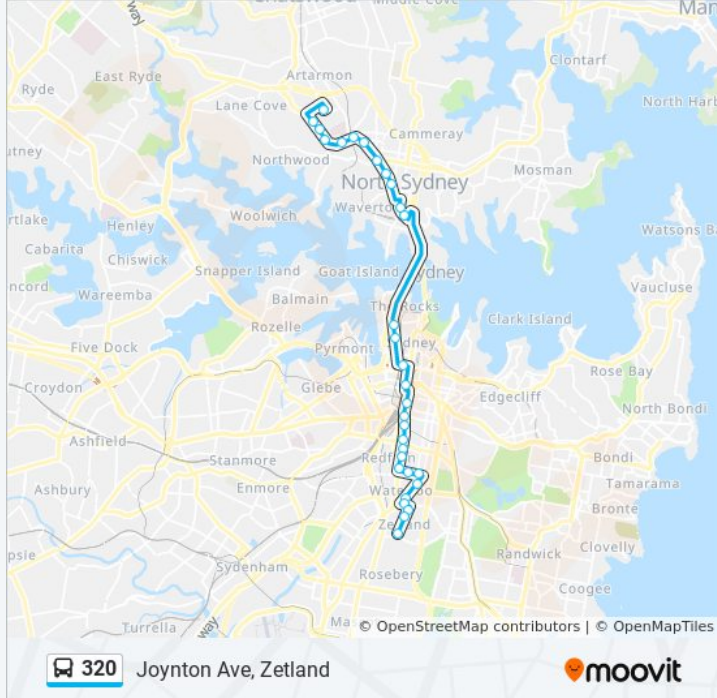

Use the Moovit App to find the closest 320 bus station near you and find out when is the next 320 bus arriving.

Direction: Central Station - Chalmers St Nr De

13 stops

[VIEW LINE SCHEDULE](#)

Joynton Ave opp Gunyama Park Aquatic and Recreation Centre

320 bus Info

Direction: Joynton Ave, Zetland

Stops: 31

Trip Duration: 50 min

Line Summary:

Wynyard Station, York St, Stand H

Town Hall Station, Park St, Stand H

Museum Station, Castlereagh St, Stand F

Elizabeth St at Reservoir St

Central Station, Elizabeth St, Stand E

Elizabeth St at Devonshire St

Elizabeth St before Cleveland St

Elizabeth St at Cooper St

Elizabeth St at Redfern St

Elizabeth St before Phillip St

Phillip St at Young St

Phillip St at Baptist St

Bourke St at Potter St

Bourke St opp Powell St

O'Dea Ave after Bourke St

Joynton Ave at Austin Gr

Joynton Ave opp Mary O'Brien Reserve

Gunyama Park Aquatic and Recreation Centre,
Joynton Ave