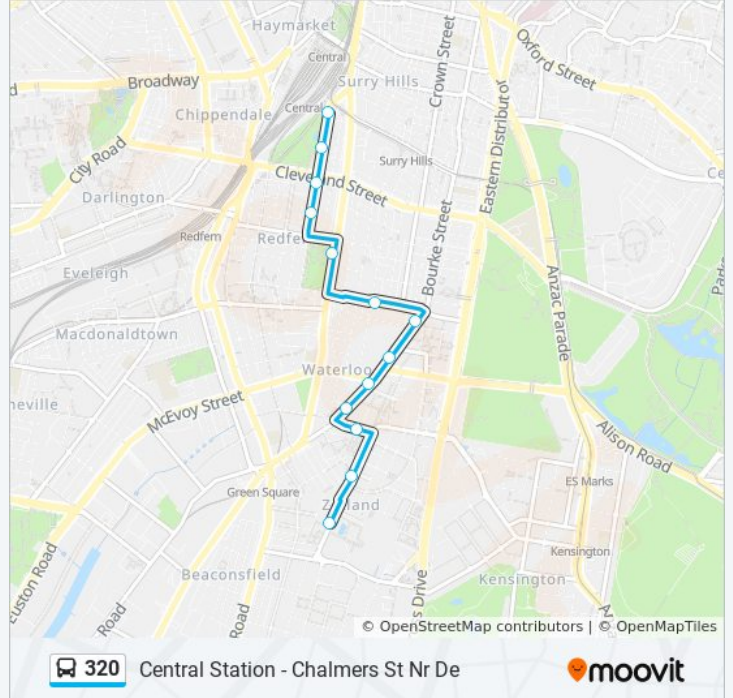

Use the Moovit App to find the closest 320 bus station near you and find out when is the next 320 bus arriving.

Direction: Central Station - Chalmers St Nr De

13 stops

[VIEW LINE SCHEDULE](#)

Joynton Ave opp Gunyama Park Aquatic and Recreation Centre

Chalmers St after Wells St

Chalmers St before Cleveland St

Prince Alfred Park, Chalmers St

Central Station, Chalmers St, Stand G

320 bus Time Schedule

Central Station - Chalmers St Nr De Route
Timetable:

Sunday	12:02 AM - 11:32 PM
Monday	5:06 AM - 11:32 PM
Tuesday	12:02 AM - 11:32 PM
Wednesday	12:02 AM - 11:32 PM
Thursday	12:02 AM - 11:32 PM
Friday	12:02 AM - 11:32 PM
Saturday	8:32 PM - 11:32 PM

320 bus Info

Direction: Central Station - Chalmers St Nr De

Stops: 13

Trip Duration: 11 min

Line Summary:

Direction: Gore Hill

34 stops

[VIEW LINE SCHEDULE](#)

Joynton Ave opp Gunyama Park Aquatic and Recreation Centre

Mary O'Brien Reserve, Joynton Ave

O'Dea Ave before Bourke St

Bourke St at Powell St

Bourke St at McEvoy St

Bourke St opp Lachlan St

Bourke St at Danks St