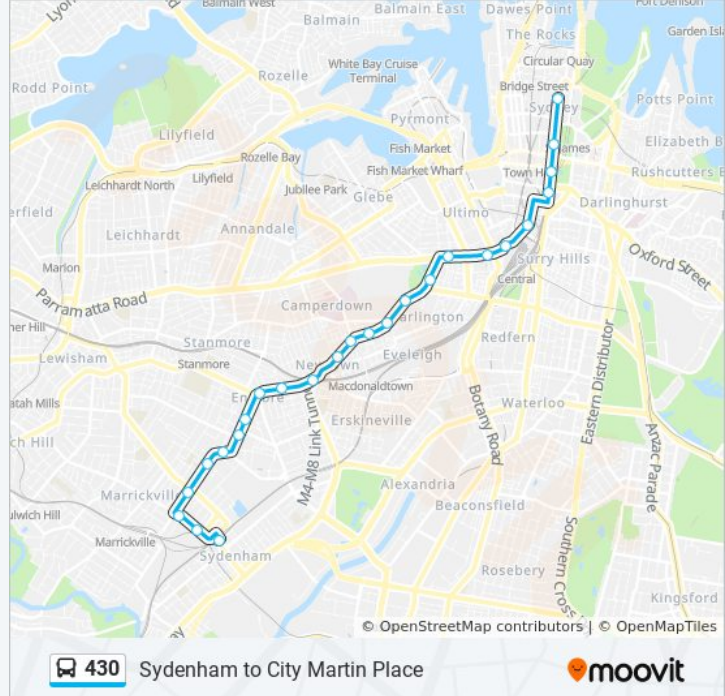

### Direction: Martin Place

25 stops

[VIEW LINE SCHEDULE](#)

- Sydenham Station, Burrows Ave, Stand A
- Marrickville Rd opp Barclay St
- Marrickville Rd before Victoria Rd
- Victoria Rd before Sydenham Rd
- Victoria Rd at Chapel St
- Victoria Rd at Cook Rd
- Enmore Park, Enmore Rd, Stand A
- Enmore Rd at Newington Rd
- Enmore Rd after Stanmore Rd
- Enmore Rd opp Enmore Theatre
- Newtown Station, Enmore Rd, Stand A
- King St at Hordern St
- King St at Missenden Rd
- King St opp Georgina St
- King St at Carillon Ave
- University of Sydney, City Rd
- Victoria Park, City Rd
- Broadway Shopping Centre, Broadway
- University of Technology Sydney, Broadway
- Central Station, Railway Square, Stand J
- Pitt St before Hay St
- Museum Station, Downing Centre, Stand E

### 430 bus Info

**Direction:** Martin Place

**Stops:** 25

**Trip Duration:** 41 min

**Line Summary:**

Museum Station, Elizabeth St, Stand D

St James Station, Elizabeth St, Stand C

Martin Place Station, Elizabeth St, Stand C

### Direction: Sydenham Station

24 stops

[VIEW LINE SCHEDULE](#)

Martin Place Station, Elizabeth St, Stand G

St James Station, Elizabeth St, Stand B

Museum Station, Elizabeth St, Stand C

Pitt St opp Barlow St

Central Station, Railway Square, Stand L

Broadway at Buckland St

City Rd opp Victoria Park

City Rd after Cleveland St

University of Sydney, City Rd

King St opp Carillon Ave

King St after Queen St

King St opp Missenden Rd