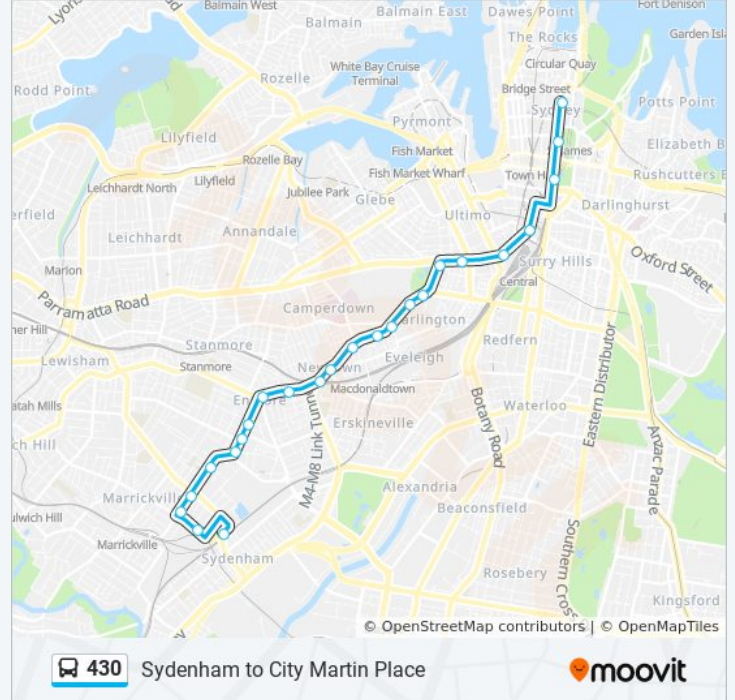

### Direction: Martin Place

25 stops

[VIEW LINE SCHEDULE](#)

- Sydenham Station, Burrows Ave, Stand A
- Marrickville Rd opp Barclay St
- Marrickville Rd before Victoria Rd
- Victoria Rd before Sydenham Rd
- Victoria Rd at Chapel St
- Victoria Rd at Cook Rd
- Enmore Park, Enmore Rd, Stand A
- Enmore Rd at Newington Rd
- Enmore Rd after Stanmore Rd
- Enmore Rd opp Enmore Theatre
- Newtown Station, Enmore Rd, Stand A
- King St at Hordern St
- King St at Missenden Rd
- King St opp Georgina St
- King St at Carillon Ave
- University of Sydney, City Rd
- Victoria Park, City Rd
- Broadway Shopping Centre, Broadway
- University of Technology Sydney, Broadway
- Central Station, Railway Square, Stand J
- Pitt St before Hay St
- Museum Station, Downing Centre, Stand E

### 430 bus Info

**Direction:** Martin Place

**Stops:** 25

**Trip Duration:** 41 min

**Line Summary:**

Museum Station, Elizabeth St, Stand D

St James Station, Elizabeth St, Stand C

Martin Place Station, Elizabeth St, Stand C

### 430 bus Info

**Direction:** Sydenham Station

**Stops:** 24

**Trip Duration:** 39 min

**Line Summary:**

Enmore Rd at Victoria Rd

Victoria Rd at Chapel St

Victoria Rd after Sydenham Rd

Victoria Rd before Marrickville Rd

Marrickville Rd at Barclay St

Sydenham Station, Railway Pde, Stand C

430 bus time schedules and route maps are available in an offline PDF at [moovitapp.com](https://moovitapp.com). Use the [Moovit App](#) to see live bus times, train schedule or subway schedule, and step-by-step directions for all public transit in Sydney.