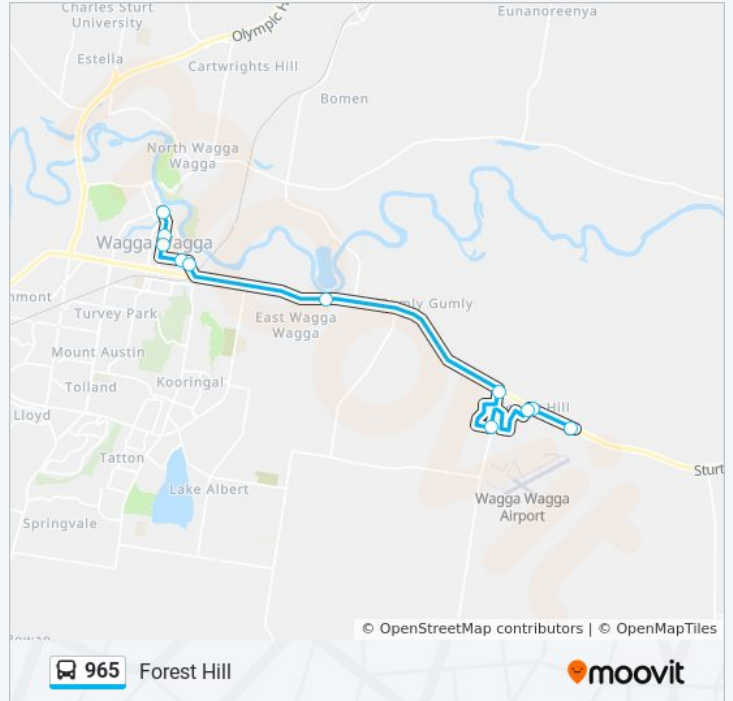

Elizabeth Ave at Allonby Ave

Hazelwood Dr at Elizabeth Ave

Forest Hill Shops, Fife St

Forest Hill Public School, Sturt Hwy

Forest Hill Caravan Park, Allonby Ave

965 bus Info

Direction: Forest Hill

Stops: 11

Trip Duration: 28 min

Line Summary:

Direction: Kildare College

9 stops

[VIEW LINE SCHEDULE](#)

Forest Hill Caravan Park, Allonby Ave

Allonby Ave after Banner St

Hazelwood Dr at Elizabeth Ave

Elizabeth Ave before Sturt Hwy

Sturt Hwy at Lawson St

Lake Albert Rd after Hammond Ave

Railway St after Lake Albert Rd

Wagga Wagga High School, Macleay St

Edmondson St opp Kildare Catholic College

965 bus Time Schedule

Stops: 9

Trip Duration: 29 min

Line Summary:

Direction: Wagga Wagga

11 stops

[VIEW LINE SCHEDULE](#)

Forest Hill Caravan Park, Allonby Ave

Fife St opp Forest Hill Shops