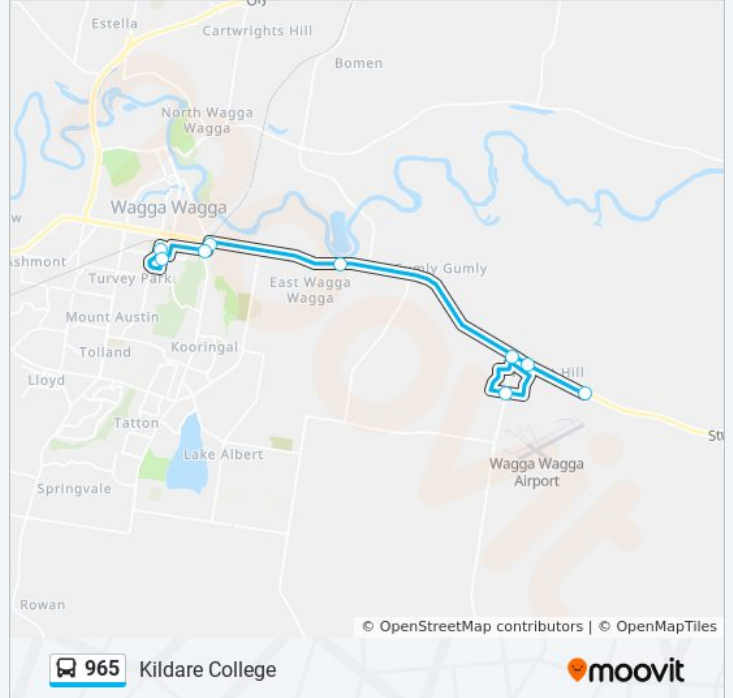

Use the Moovit App to find the closest 965 bus station near you and find out when is the next 965 bus arriving.

Direction: Fitzmaurice St & Gurwood St

12 stops

[VIEW LINE SCHEDULE](#)

Forest Hill Caravan Park, Allonby Ave

Elizabeth Ave at Allonby Ave

Hazelwood Dr at Elizabeth Ave

Forest Hill Shops, Fife St

Forest Hill Public School, Sturt Hwy

Forest Hill Caravan Park, Allonby Ave

965 bus Info

Direction: Forest Hill

Stops: 11

Stops: 9

Trip Duration: 29 min

Line Summary:

Direction: Wagga Wagga

11 stops

[VIEW LINE SCHEDULE](#)

Forest Hill Caravan Park, Allonby Ave

Fife St opp Forest Hill Shops

Hazelwood Dr at Elizabeth Ave

Elizabeth Ave before Sturt Hwy

Sturt Hwy at Lawson St

Mark Taylor Oval, Tarcutta St

Mark Taylor Oval, Morgan St

Baylis St opp Wagga Wagga Marketplace

Baylis St opp Sturt Mall

Victory Memorial Gardens, Fitzmaurice St