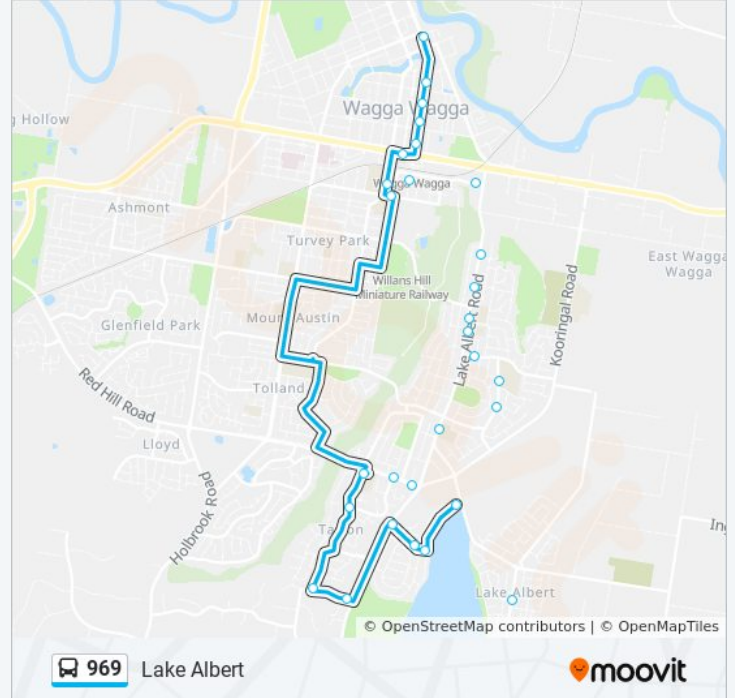

Direction: Lake Albert

35 stops

[VIEW LINE SCHEDULE](#)

Wagga Wagga Local Court, Fitzmaurice St

Baylis St before Tompson St

Sturt Mall, Baylis St

Wagga Wagga Marketplace, Baylis St

Baylis St before Edward St

969 bus Info

Direction: Lake Albert

Stops: 35

Trip Duration: 30 min

Line Summary:

Tamar Dr at Kimberley Dr

Stirling Bvd at Brindabella Dr

Brindabella Dr before Plumpton Rd

Gregadoo Rd opp Main St

Gregadoo Rd at Angela Rd

Lakehaven Dr at Gregadoo Rd

Direction: Wagga Wagga

20 stops

[VIEW LINE SCHEDULE](#)

Lake Albert Oval, Main St

Lakeside Dr after Lake Albert Rd

Lansdowne Ave after Lakeside Dr

Stirling Bvd at Brindabella Dr

Tamar Dr at Morgan Ct

Tamar Dr opp Lutheran Primary School

Lake Albert Rd at Stanley St

Koorngal Mall, Fay Ave

Lake Albert Rd before Meadow St

Lake Albert Rd opp Sturt Public School