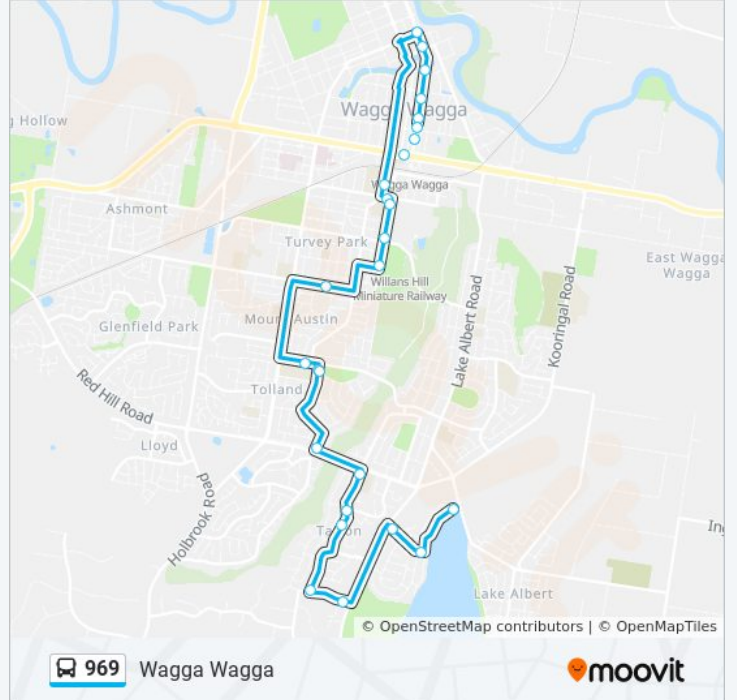

Direction: Lake Albert

35 stops

[VIEW LINE SCHEDULE](#)

Wagga Wagga Local Court, Fitzmaurice St

Baylis St before Tompson St

Sturt Mall, Baylis St

Wagga Wagga Marketplace, Baylis St

Baylis St before Edward St

Lansdowne Ave after Lakeside Dr

Stirling Bvd at Brindabella Dr

Tamar Dr at Morgan Ct

Tamar Dr opp Lutheran Primary School

Lake Albert Rd at Stanley St

Koorngal Mall, Fay Ave

Lake Albert Rd before Meadow St

Lake Albert Rd opp Sturt Public School

Lake Albert Rd at Wattle St

Lake Albert Rd at Railway St

Railway St after Lake Albert Rd

Railway St at Collins St

Wagga Wagga TAFE, Coleman St

969 bus Time Schedule

Wagga Wagga Route Timetable:

Sunday	8:04 AM - 4:04 PM
Monday	7:04 AM - 4:09 PM
Tuesday	7:04 AM - 4:09 PM
Wednesday	7:04 AM - 4:09 PM
Thursday	7:04 AM - 7:03 PM
Friday	8:04 AM - 4:04 PM
Saturday	8:04 AM - 4:04 PM

969 bus Info

Direction: Wagga Wagga

Stops: 20

Trip Duration: 29 min

Line Summary:

Wagga Wagga High School, Coleman St
Kildare Catholic College, Edmondson St
Baylis St before Morgan St
Baylis St after Morgan St
Fitzmaurice St after Gurwood St