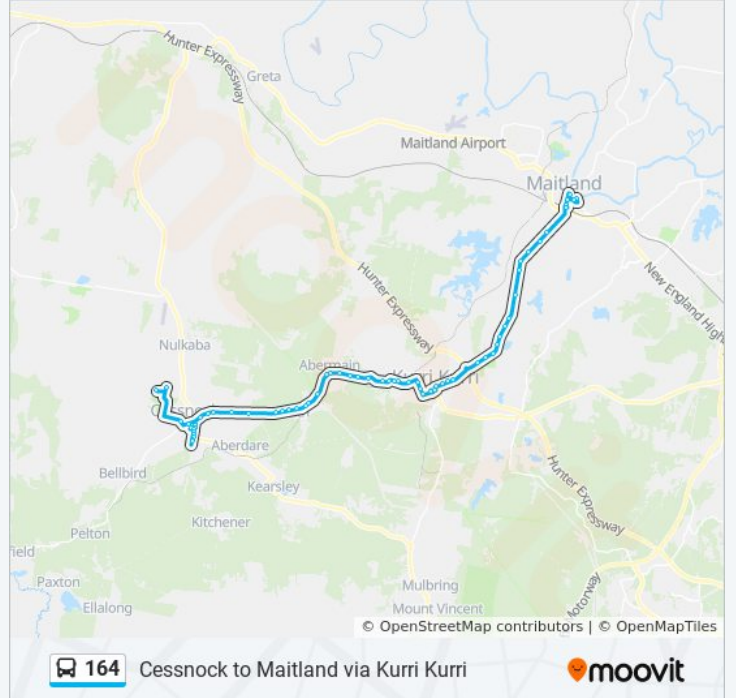

164 bus Info

Direction: Maitland

Stops: 66

Trip Duration: 55 min

Line Summary:

Maitland Rd after Doyle St
Maitland Rd at George St
Maitland Rd opp David St
Kurri Rd after Quarry St
Kurri Rd before Tunnel Rd
Cessnock Rd after Aberdare St
Cessnock Rd at Kemp St
Cessnock Rd opp 144
Cessnock Rd opp Henderson St
Cessnock Rd opp Fisher St
Cessnock Rd opp Northumberland St
Cessnock Rd after Carrs Rd
Cessnock Rd at Goulburn St
Cessnock Rd at Bathurst St
Cessnock Rd opp Edgeworth David Memorial Park
Cessnock Rd after Alfred St
Cessnock Rd before Church St
Cessnock Rd opp Date Ave
Cessnock Rd before Kline St
Station St before First St
First St at Hall St
First St before Government Rd
Northcote St opp Boundary St
Alexandra St at Deakin St
Alexandra St after Aberdare St
Alexandra St before Lang St
Rotary Park, Hampden St
Barton St before Victoria St
Kurri Kurri Fire Station, Lang St
Lang St at Stanford St
Lang St at Greta St
Lang St at Heddon St

Main Rd before Earp St

Main Rd at Young St

Main Rd after Heddon St

Main Rd opp 106

Cessnock Rd after Traders Way

Clifteigh Meadow, Main Rd

Main Rd opp 20

504 Cessnock Rd

Cessnock Rd at Davies St

Cessnock Rd opp Oakwood Village

Cessnock Rd after Vintage Dr

Cessnock Rd after Gilleston Rd

Cessnock Rd opp Dagworth Rd

Maitland Station, Station St

Church St after Steam St

St Marys Anglican Church, Church St