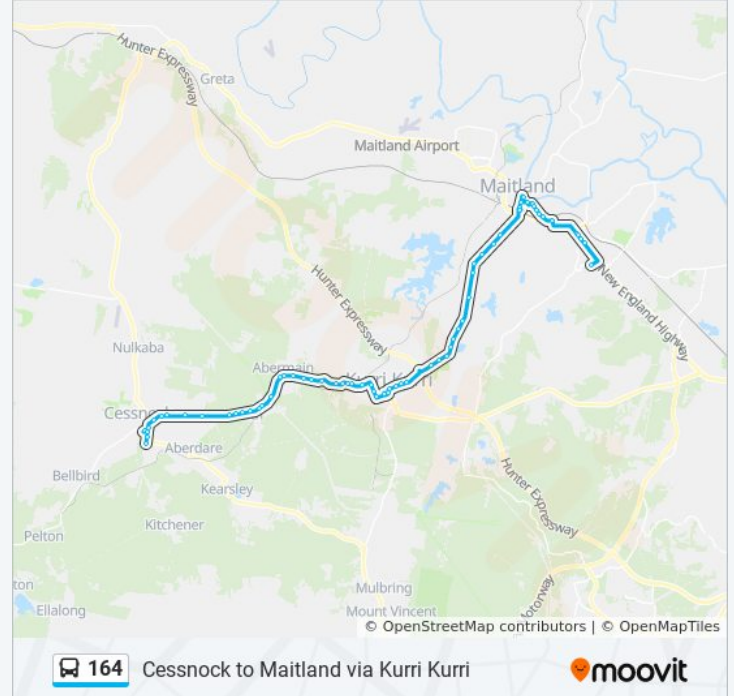

Main Rd opp 106

Cessnock Rd after Traders Way

Cliffeigh Meadow, Main Rd

Main Rd opp 20

504 Cessnock Rd

Cessnock Rd at Davies St

Cessnock Rd opp Oakwood Village

Cessnock Rd after Vintage Dr

Cessnock Rd after Gilleston Rd

Cessnock Rd opp Dagworth Rd

Maitland Station, Station St

Church St after Steam St

St Marys Anglican Church, Church St

Church St after Caroline Pl

High St opp Elgin St

Ken Tubman Dr opp Napoleon Lane

East Maitland Bowling Club, Newcastle St

New England Hwy before King St

New England Hwy before King St

New England Hwy at George St

Stockland Green Hills, Mitchell Dr

Direction: Maitland

66 stops

[VIEW LINE SCHEDULE](#)