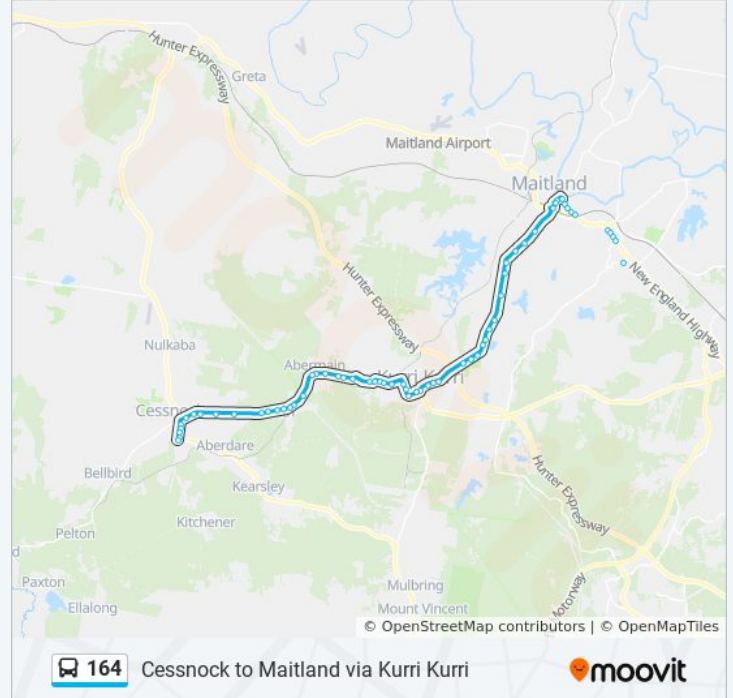

76 Main Rd

Main Rd opp Traders Way

106 Main Rd

Main Rd at Young St

Main Rd after Earp St

Lang St at Heddon St

Lang St at Greta St

Lang St at Stanford St

Barton St at Victoria St

Rotary Park, Hampden St

Alexandra St at Lang St

Alexandra St before Aberdare St

Alexandra St at Deakin St

Margaret Johns Park, Northcote St

First St after Government Rd

First St at Hall St

Station St at First St

Cessnock Rd before Kline St

Cessnock Rd after Date Ave

Cessnock Rd opp Church St

Cessnock Rd opp Vera St

Edgeworth David Memorial Park, Cessnock Rd

Cessnock Rd opp Bathurst St

Cessnock Rd opp Goulburn St

Cessnock Rd opp Carrs Rd

Cessnock Rd after Northumberland St

Cessnock Rd before Fisher St

Cessnock Rd before Henderson St

Neath Fire Station, Maitland Rd

Cessnock Rd before Kemp St

Cessnock Rd opp Aberdare St

Maitland Rd opp Tunnel Rd

Maitland Rd opp Quarry St