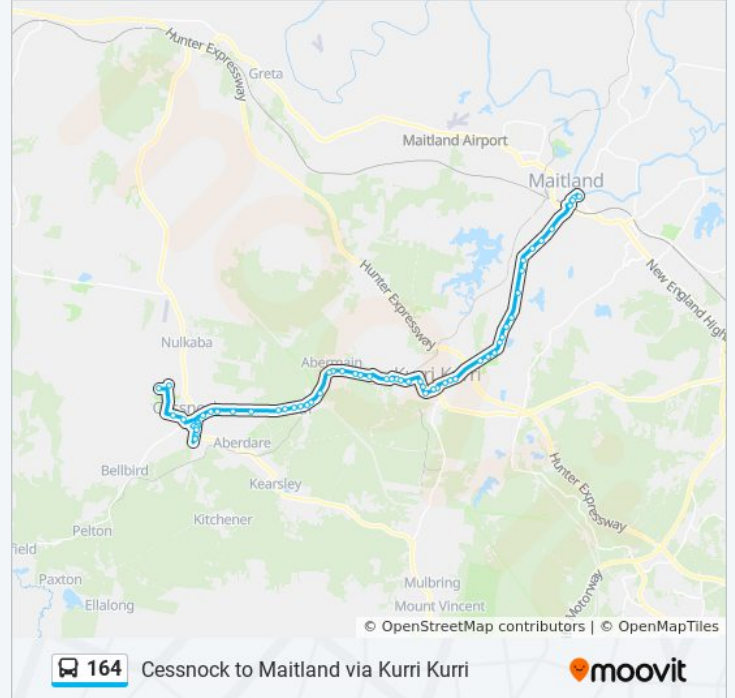

Use the Moovit App to find the closest 164 bus station near you and find out when is the next 164 bus arriving.

Direction: Cess Correctional Ctr

63 stops

[VIEW LINE SCHEDULE](#)

- High St after Ken Tubman Dr
- Ken Tubman Dr at Elgin St
- Elgin St opp Maitland Public School
- Maitland Station, Railway St
- 123 Cessnock Rd
- Cessnock Rd opp Gilleston Rd
- Cessnock Rd before Saddlers Dr
- Oakwood Village, Cessnock Rd
- Cessnock Rd opp Russell St
- 501 Cessnock Rd
- 20 Main Rd
- 76 Main Rd
- Main Rd opp Traders Way
- 106 Main Rd
- Main Rd at Young St
- Main Rd after Earp St
- Lang St at Heddon St
- Lang St at Greta St
- Lang St at Stanford St
- Barton St at Victoria St
- Rotary Park, Hampden St

Vincent St at Edward St

Cessnock City Council, Vincent St

Vincent St before Hall St

Vincent St before Aberdare Rd

Vincent St opp Rover Depot

Rover Depot, Vincent St

Vincent St before Cooper St

Cessnock City Centre, North Ave

Cessnock City Library, Vincent St

Cessnock Pool, Allandale Rd

Allandale Rd opp Ferguson St

Allandale Rd after Jurd St

Calvary Cessnock Retirement Community, Wine Country Dr

Cessnock Cemetery, Kerlew St

Cessnock Correctional Centre - Maximum Security

Cessnock Correctional Centre, Lindsay Ave

Direction: Cessnock

60 stops

[VIEW LINE SCHEDULE](#)

Green Hills Shopping Centre, Mitchell Dr

Newcastle St after George St

New England Hwy after King St

New England Hwy after William St