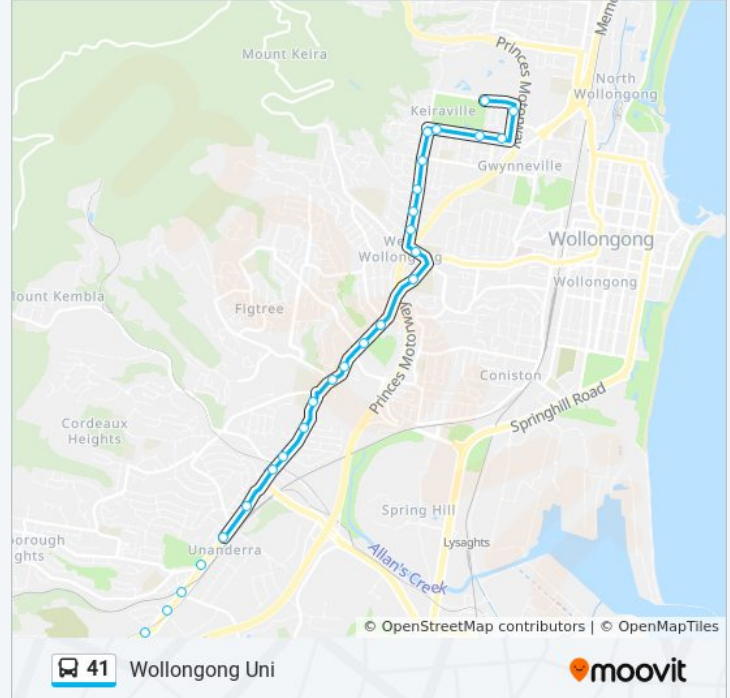

Direction: Dapto

33 stops

[VIEW LINE SCHEDULE](#)

University of Wollongong, Northfields Ave, Stand F

Northfields Ave at Robsons Rd

Robsons Rd opp 32

Robsons Rd after Murphys Ave

Robsons Rd before Gipps Rd

41 bus Info

Direction: Wollongong Uni

Stops: 37

Trip Duration: 29 min

Line Summary:

Hwy

Princes Hwy opp First Ave

Princes Hwy before William St

Mount Keira Rd before Princes Hwy

Robsons Rd opp Buckle Cres

Robsons Rd at Parsons St

Robsons Rd after Keira Mine Rd

Robsons Rd at Gipps Rd

Robson Rd before Murphys Ave

Wollongong Conservatorium of Music, Murphys Ave

Wollongong Botanic Garden, Murphys Ave

Murphys Ave opp Waitangi St

Irvine St at Madoline St

University of Wollongong, Northfields Ave, Stand F

41 bus time schedules and route maps are available in an offline PDF at moovitapp.com. Use the [Moovit App](#) to see live bus times, train schedule or subway schedule, and step-by-step directions for all public transit in Sydney.