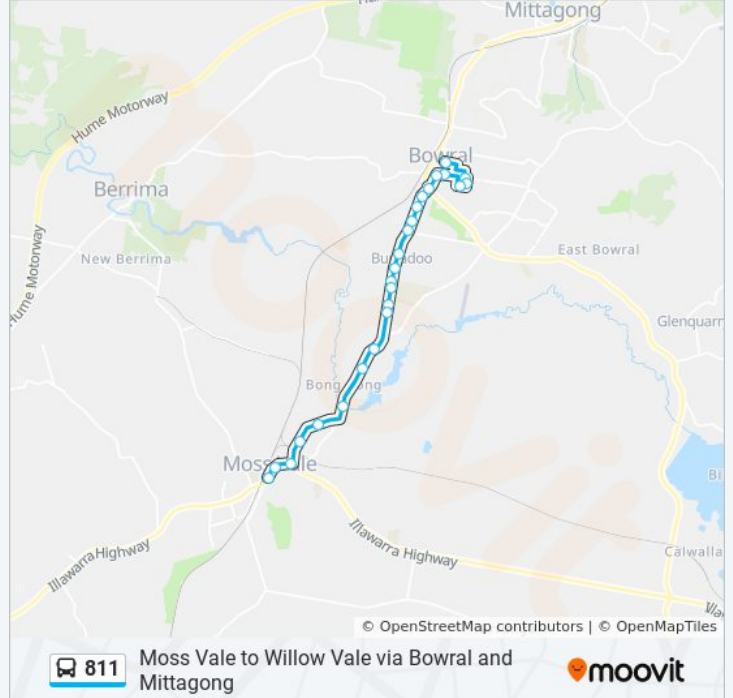

Use the Moovit App to find the closest 811 bus station near you and find out when is the next 811 bus arriving.

Direction: Bowral

25 stops

[VIEW LINE SCHEDULE](#)

- Leighton Gardens, Argyle St
- Argyle St opp Valetta St
- Argyle St before Suttor Rd
- Suttor Rd opp Richie Park
- Suttor Rd opp Dyson Pl
- Bong Bong Bridge, Argyle St
- Briars Country Lodge, Moss Vale Rd
- Moss Vale Rd before Songline Pl
- Moss Vale Rd after Elizabeth St
- Moss Vale Rd opp Bedford Pl
- Moss Vale Rd opp Chevalier College, Gate 1
- Moss Vale Rd opp Werrington St
- Moss Vale Rd opp Burradoo Park
- Holly Rd at Moss Vale Rd
- Moss Vale Rd after Burradoo Rd
- Moss Vale Rd at Yean St
- Moss Vale Rd opp Mt Eymard Retirement Village
- Moss Vale Rd after Alcorn St
- Moss Vale Rd at Carrington St
- Lions Park, Moss Vale Rd
- Bowral St opp Holmhale St

Direction: Bowral

Stops: 25

Trip Duration: 17 min

Line Summary:

Ascot Rd opp Loseby Park

Bowral District Hospital, Mona Rd

Bowral And District Hospital, Bowral St

Bowral Public School, Boolwey St

Direction: Bowral

37 stops

[VIEW LINE SCHEDULE](#)

10 Tyree Pl

Braemar Av before Bunya Cl

Drapers Rd after Gillies Rd

Orient St at Badgery St

Orient St near Gascoigne St

811 bus Info

Direction: Bowral

Stops: 37

Trip Duration: 25 min

Line Summary:

Old Welby Store Currockbilly St

Berrima St near Jellore St

Welby Hockey Fields Joadja St