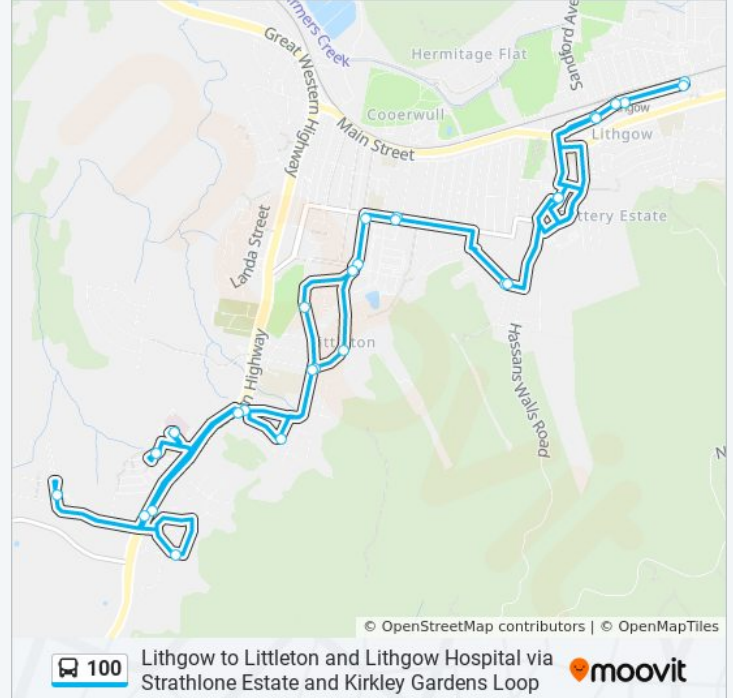

Lithgow to Littleton and Lithgow Hospital via Strathlone Estate and Kirkley Gardens Loop

Get The App

The 100 bus line Lithgow to Littleton and Lithgow Hospital via Strathlone Estate and Kirkley Gardens Loop has one route. For regular weekdays, their operation hours are:

(1) Lithgow: 6:58 AM - 5:50 PM

Use the Moovit App to find the closest 100 bus station near you and find out when is the next 100 bus arriving.

**Direction: Lithgow**

28 stops

[VIEW LINE SCHEDULE](#)

- Main St after Bridge St
- Lithgow Post Office, Main St
- Main St at Burns La
- Lithgow Valley Shopping Centre
- Birdwood St at Shaft St
- Lithgow Smalls Arms Museum, Methven St
- Martini Pde at Methven St
- Martini Pde opp Bayonet St
- Rabaul St at Bren St
- Rabaul St at Lemnos St
- East St opp Third St
- First St at Great Western Hwy
- Great Western Hwy before Robinia Dr
- Robinia Dr before Sandalwood Rd
- Kirkley Gardens Retirement Village, Kirkley Rd
- Great Western Hwy after Kirkley St
- Lithgow Hospital, Three Tree Lodge Accs, Col Drewe Dr
- Col Drewe Dr opp Bowenfels Medical Centre
- First St at Great Western Hwy
- Lemnos St at Rabaul St

**100 bus Info**

**Direction:** Lithgow

**Stops:** 28

**Trip Duration:** 37 min

**Line Summary:**

Lemnos St at Amiens St

Rabaul St at Bayonet St

Methven St at Ordnance Av

Birdwood St opp Shaft St

Lithgow Valley Shopping Centre

Main St at Station St

Main St opp Cook St

Main St before Bridge St

100 bus time schedules and route maps are available in an offline PDF at [moovitapp.com](https://moovitapp.com). Use the [Moovit App](#) to see live bus times, train schedule or subway schedule, and step-by-step directions for all public transit in Sydney.