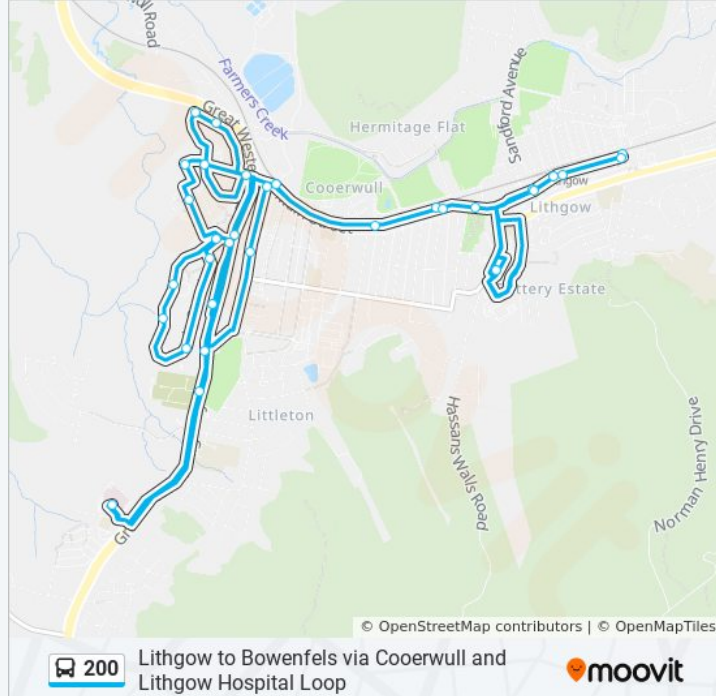

## Lithgow to Bowenfels via Coerwull and Lithgow Hospital Loop

Get The App

The 200 bus line Lithgow to Bowenfels via Coerwull and Lithgow Hospital Loop has one route. For regular weekdays, their operation hours are:

### Direction: Lithgow

32 stops

[VIEW LINE SCHEDULE](#)

- Main St after Bridge St
- Lithgow Post Office, Main St
- Main St at Burns La
- Lithgow Valley Shopping Centre
- Queen Elizabeth Park, Main St
- Main St at Ferro St
- Main St before Academy St
- Musket Pde at Main St
- Musket Pde opp Lee St
- Great Western Hwy opp Lithgow Baptist Church
- Landa St at Gareel St
- Landa St at Flint McClelland Av
- Landa St at Madle St
- Landa St opp Comara Cres
- Landa St at Tweed Rd
- Inner Cres before Outer Cres
- Tweed Rd opp Caroline Av
- Andrew St at Lockyer St
- Andrew St opp Stewart St
- Stewart St at Caroline Av
- Caroline Av at Great Western Hwy

### 200 bus Info

**Direction:** Lithgow

**Stops:** 32

**Trip Duration:** 42 min

**Line Summary:**

Great Western Hwy at Lee St

Lithgow Hospital, Three Tree Lodge Accs, Col  
Drewe Dr

Lithgow General Cemetery, Great Western Hwy

Great Western Hwy at Flint McClelland Av

1058 Great Western Hwy

Main St after Great Western Hwy

Main St opp Ferro St

Lithgow Valley Shopping Centre

Main St at Station St

Main St opp Cook St

Main St before Bridge St