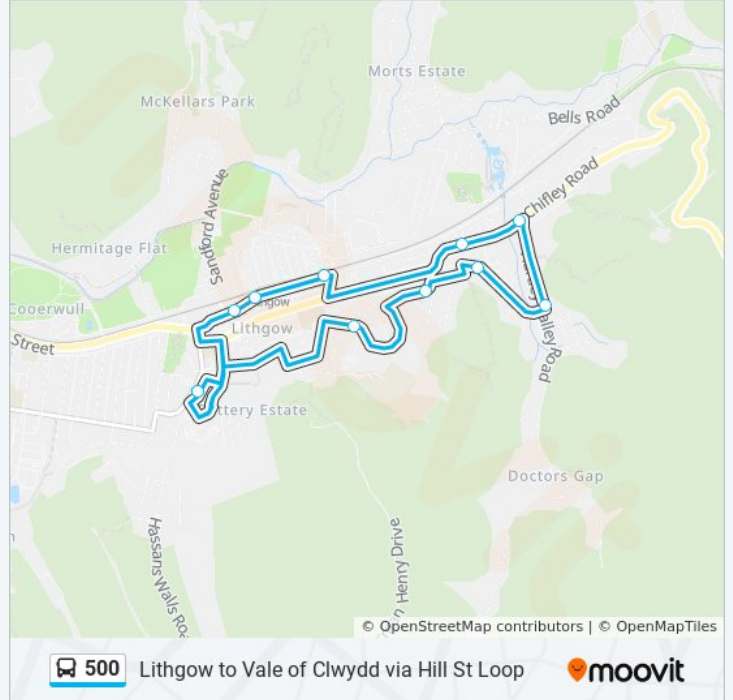

Use the Moovit App to find the closest 500 bus station near you and find out when is the next 500 bus arriving.

Direction: Lithgow

14 stops

[VIEW LINE SCHEDULE](#)

Lithgow Valley Shopping Centre

Main St at Station St

Main St opp Cook St

Main St before Bridge St

Chifley Rd at High St

Chifley Rd opp Hartley Valley Rd

Hartley Valley Rd at Mort St

Mort St opp King St

Whitton St at Eddy St

Church St at Maple Cr

Lithgow Valley Shopping Centre

Main St at Station St

Main St opp Cook St

Main St before Bridge St

500 bus Time Schedule

Lithgow Route Timetable:

Sunday	Not Operational
Monday	7:05 AM - 5:20 PM
Tuesday	7:05 AM - 5:20 PM
Wednesday	7:05 AM - 5:20 PM
Thursday	7:05 AM - 5:20 PM
Friday	Not Operational
Saturday	8:25 AM - 1:10 PM

500 bus Info

Direction: Lithgow

Stops: 14

Trip Duration: 28 min

Line Summary:

500 bus time schedules and route maps are available in an offline PDF at moovitapp.com. Use the [Moovit App](#) to see live bus times, train schedule or subway schedule, and step-by-step directions for all public transit in Sydney.