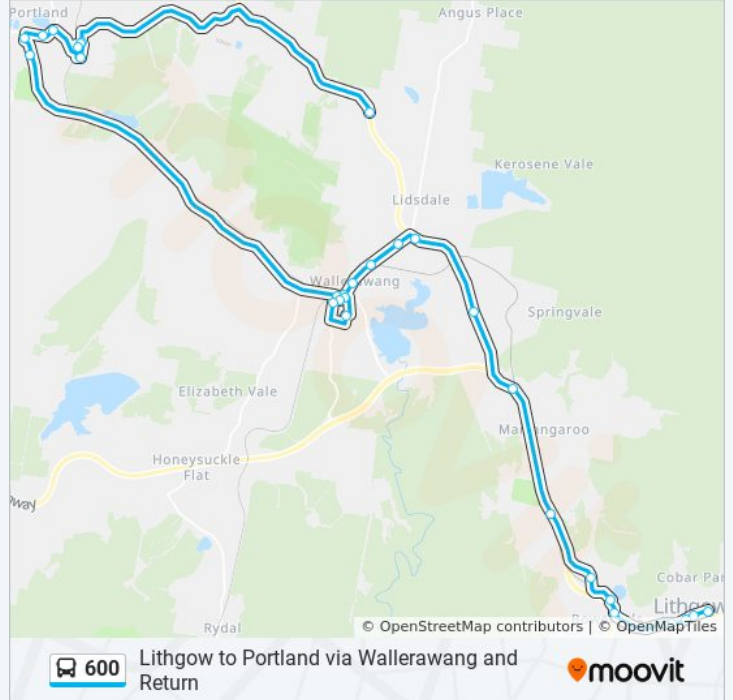

Use the Moovit App to find the closest 600 bus station near you and find out when is the next 600 bus arriving.

Direction: Blackmans Flat

30 stops

[VIEW LINE SCHEDULE](#)

- Main St after Bridge St
- Lithgow Post Office, Main St
- Main St at Burns La
- Queen Elizabeth Park, Main St
- Main St at Ferro St
- Great Western Hwy after Caroline Av
- Historic Bowenfel Station, Coerwull Rd
- Lithgow Tourist Park, Coerwull Rd
- Great Western Hwy at Girraween St
- Great Western Hwy at Hughes Lane
- Old Great Western And Castleray Intersection
- Castlereagh Hwy opp Wolgan Rd
- Delta Electricity Wang Power Station
- Main St before Mulduri St
- Wallerawang Station, Main St
- Main St before Bridge
- Wallerawang Police Station, Tweedie St
- Simkins And Commens Commens St
- Hume Hume Av near Cannelite St
- Barton Ave opp Pipers Flat Road / Wallerawang
- Pipers Flat Rd after Bridge

Direction: Blackmans Flat

Stops: 30

Trip Duration: 59 min

Line Summary:

Wallerawang Portland Rd near Firth St

Vale St opp Portland Central School

Williwa St opp Saville St

Corner Williwa St And High St

Main St near Corlette St

Thompson St near Rowsell St

Railway Ave before Russell St

Rowsell St near Thompson St

Castlereagh Hwy at View St

Direction: Lithgow

33 stops

[VIEW LINE SCHEDULE](#)

600 bus Info

Direction: Lithgow

Stops: 33

Trip Duration: 37 min

Line Summary:

Railway Ave before Russell St

St Josephs School Williwa St

Williwa St at Saville St