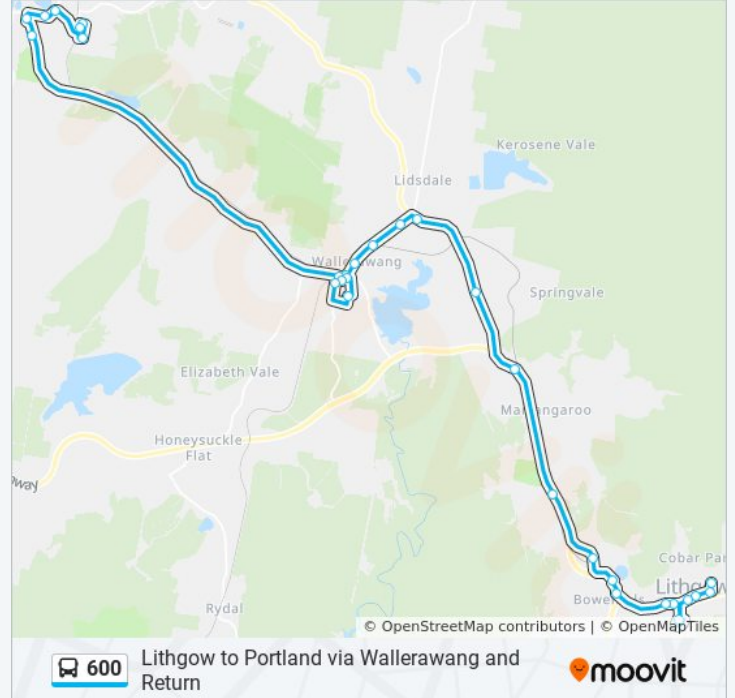

600 bus Info

Direction: Lithgow

Stops: 33

Trip Duration: 37 min

Line Summary:

Railway Ave before Russell St

St Josephs School Williwa St

Williwa St at Saville St

Wolgan St opp Vale St

Wallerarang Portland Rd near Firth St

Portland And Burnett Pipers Flat Rd

Main St after Bridge

Main St opp Wallerwang Station

Great Western Hwy opp Hughes Lane

Great Western Hwy opp Girraween St

600 bus Info

Direction: Portland

Stops: 31

Trip Duration: 43 min

Line Summary:

Delta Electricity Wang Power Station

Main St before Mulduri St

Wallerawang Station, Main St

Vale St opp Portland Central School

Williwa St opp Saville St

Corner Williwa St And High St

Main St near Corlette St

Thompson St near Rowsell St

Railway Ave before Russell St

Portland Coach Stop, Williwa St