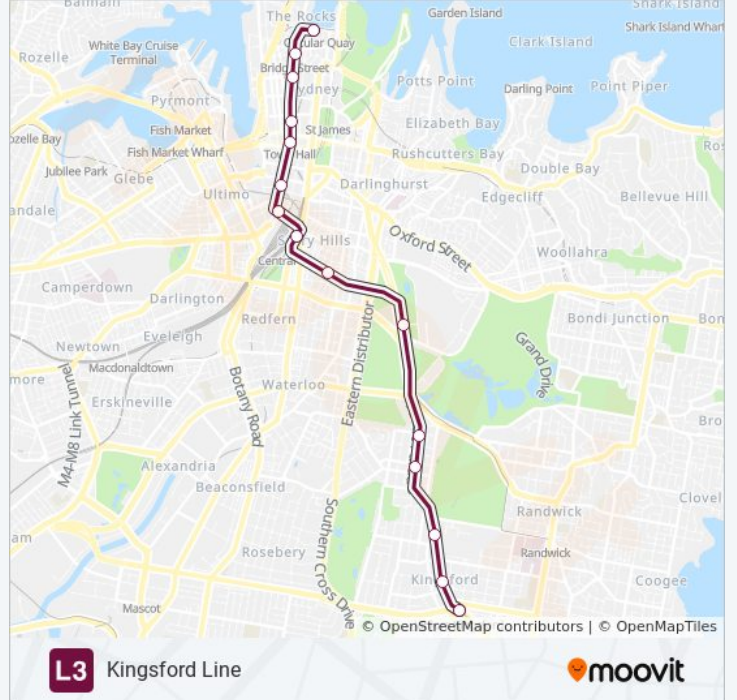

L3 light rail Info

Direction: Circular Quay

Stops: 15

Trip Duration: 32 min

Line Summary:

Direction: Juniors Kingsford

15 stops

[VIEW LINE SCHEDULE](#)

- Circular Quay Light Rail
- Bridge Street Light Rail
- Wynyard Light Rail
- QVB Light Rail
- Town Hall Light Rail
- Chinatown Light Rail
- Haymarket Light Rail
- Central Chalmers Street Light Rail
- Surry Hills Light Rail
- Moore Park Light Rail
- ES Marks Light Rail
- Kensington Light Rail
- UNSW Anzac Parade Light Rail
- Kingsford Light Rail
- Juniors Kingsford Light Rail

L3 light rail Time Schedule

Juniors Kingsford Route Timetable:

Sunday	12:06 AM - 11:48 PM
Monday	12:03 AM - 9:07 PM
Tuesday	5:08 AM - 9:07 PM
Wednesday	5:08 AM - 9:07 PM
Thursday	5:08 AM - 11:50 PM
Friday	12:02 AM - 11:48 PM
Saturday	12:03 AM - 11:56 PM

L3 light rail Info

Direction: Juniors Kingsford

Stops: 15

Trip Duration: 31 min

Line Summary:

L3 light rail time schedules and route maps are available in an offline PDF at moovitapp.com. Use the [Moovit App](#) to see live bus times, train schedule or subway schedule, and step-by-step directions for all public transit in Sydney.