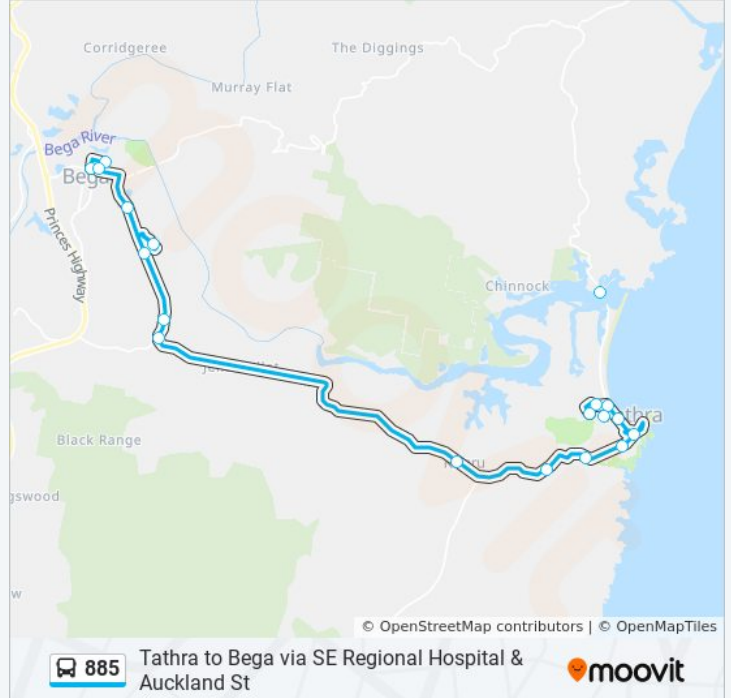

Use the Moovit App to find the closest 885 bus station near you and find out when is the next 885 bus arriving.

Direction: Bega

19 stops

[VIEW LINE SCHEDULE](#)

- Jim Preo Reserve, Tathra Bermagui Rd
- Bayview Dr opp John Taylor Cres
- Wildlife Dr opp Flora Pl
- Francis Hollis Dr after Panorama Dr
- Andy Poole Dr after Francis Hollis Dr
- Tathra Skate Park, Andy Poole Dr
- Bega St after Tathra St
- Bega St at Davidson St
- Tathra Rural Fire Station, Bega St
- Tathra Rd opp Kianinny Resort
- Tathra Rd opp Blackfellows Lake Rd
- Tathra Rd after Kerrisons Lane
- Tathra Rd at Warragaburra Lane
- Tathra Rd after Boundary Rd
- South East Regional Hospital
- Tathra Rd at Rose St
- Church St at Carp St
- Canning St at Carp St
- Mumbulla School for Rudolf Steiner Education, Bega St

885 bus Info

Direction: Bega

Stops: 19

Trip Duration: 35 min

Line Summary:

Direction: Kalaru

9 stops

[VIEW LINE SCHEDULE](#)

885 bus Info

Direction: Kalaru

Stops: 9

Trip Duration: 31 min

Line Summary:

Direction: Tathra

22 stops

[VIEW LINE SCHEDULE](#)

885 bus Info

Direction: Tathra

Stops: 22

Trip Duration: 28 min

Line Summary:

Wildlife Dr before Panorama Dr

Francis Hollis Dr after Panorama Dr

Tathra Beach Motor Village, Andy Poole Dr