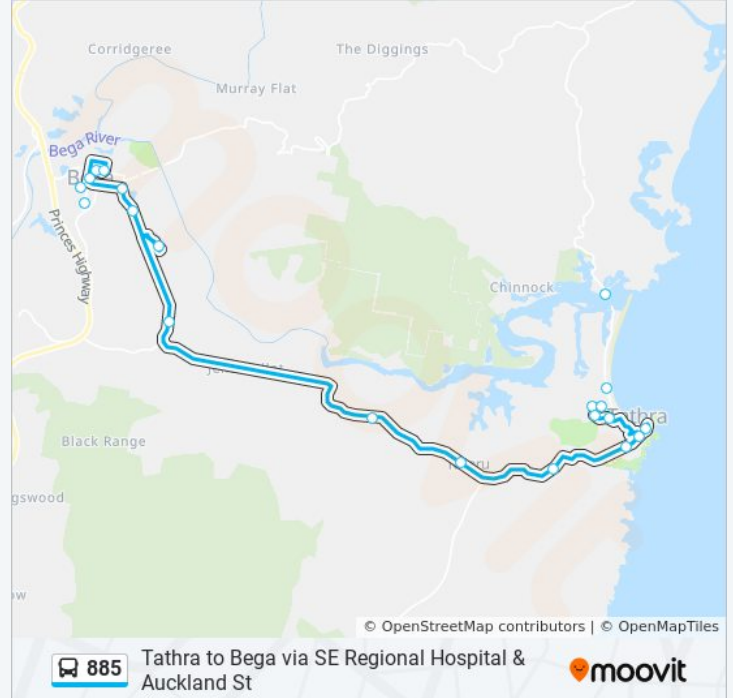

Wildlife Dr before Panorama Dr

Francis Hollis Dr after Panorama Dr

Tathra Beach Motor Village, Andy Poole Dr

Jim Preo Reserve, Tathra Bermagui Rd

885 bus time schedules and route maps are available in an offline PDF at moovitapp.com. Use the [Moovit App](#) to see live bus times, train schedule or subway schedule, and step-by-step directions for all public transit in Sydney.

[About Moovit](#) · [MaaS Solutions](#) · [Supported Countries](#) · [Mooviter Community](#)

© 2024 Moovit - All Rights Reserved

Check Live Arrival Times