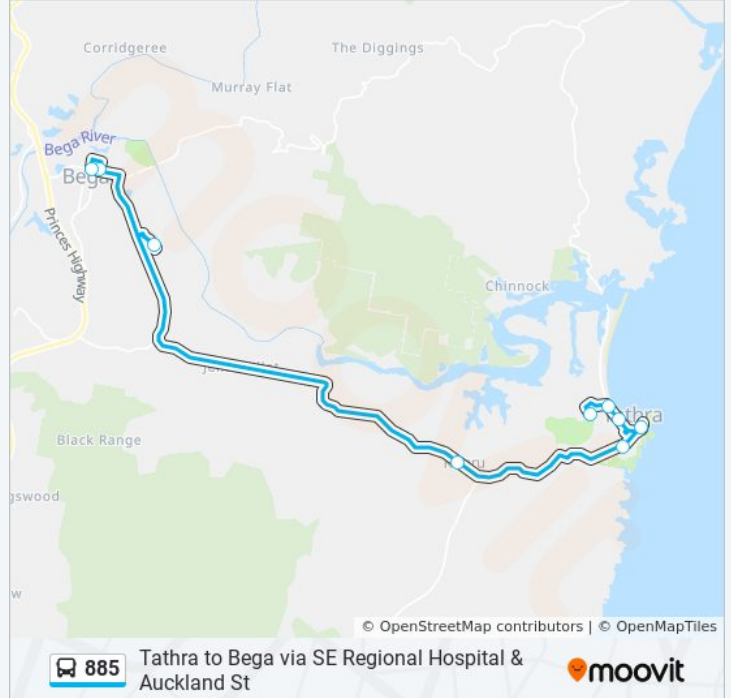

Use the Moovit App to find the closest 885 bus station near you and find out when is the next 885 bus arriving.

Direction: Bega

19 stops

[VIEW LINE SCHEDULE](#)

- Jim Preo Reserve, Tathra Bermagui Rd
- Bayview Dr opp John Taylor Cres
- Wildlife Dr opp Flora Pl
- Francis Hollis Dr after Panorama Dr
- Andy Poole Dr after Francis Hollis Dr
- Tathra Skate Park, Andy Poole Dr
- Bega St after Tathra St
- Bega St at Davidson St
- Tathra Rural Fire Station, Bega St
- Tathra Rd opp Kianinny Resort
- Tathra Rd opp Blackfellows Lake Rd
- Tathra Rd after Kerrisons Lane
- Tathra Rd at Warragaburra Lane
- Tathra Rd after Boundary Rd
- South East Regional Hospital
- Tathra Rd at Rose St
- Church St at Carp St
- Canning St at Carp St
- Mumbulla School for Rudolf Steiner Education, Bega St

Wildlife Dr opp Flora Pl

Andy Poole Dr after Francis Hollis Dr

Tathra Skate Park, Andy Poole Dr

Bega St before Cliff Pl

Bega St at Davidson St

Tathra Rd opp Blackfellows Lake Rd

South East Regional Hospital

885 bus Info

Direction: Kalaru

Stops: 9

Trip Duration: 31 min

Line Summary:

Direction: Tathra

22 stops

[VIEW LINE SCHEDULE](#)

885 bus Info

Direction: Tathra

Stops: 22

Trip Duration: 28 min

Line Summary:

Wildlife Dr before Panorama Dr

Francis Hollis Dr after Panorama Dr

Tathra Beach Motor Village, Andy Poole Dr