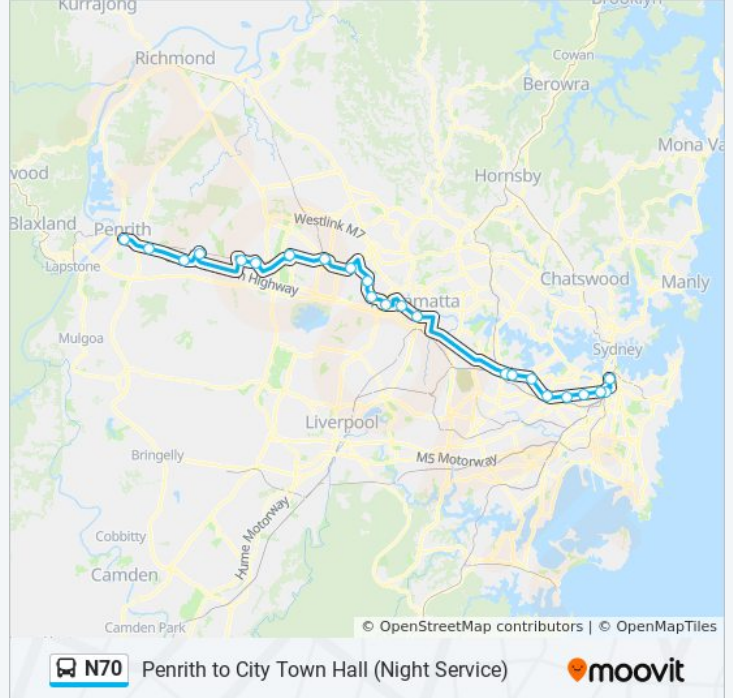

23 stops

[VIEW LINE SCHEDULE](#)

- Town Hall Station, Park St, Stand H
- Central Station, Railway Square, Stand M
- Broadway at Buckland St
- Parramatta Rd at Missenden Rd
- Parramatta Rd before Phillip St
- Parramatta Rd after Sloane St
- Parramatta Rd at Croydon Rd
- Parramatta Rd after Burwood Rd
- Parramatta Rd before Roberts St
- Parramatta Station, Stand B2
- Alexandra Ave opp Westmead Station
- Dunmore St opp Wentworthville Station
- Pendle Hill Station, Wentworth Ave
- Toongabbie Station, Wentworth Ave
- Prospect Hwy before Olive St
- Blacktown Station, Stand D
- Doonside Public School, Doonside Rd
- Sherbrooke St opp West HQ
- Mount Druitt Station, Stand C
- St Marys Station, Stand A
- Great Western Hwy at Reserve Rd

N70 bus Info

Direction: Penrith Station

Stops: 23

Trip Duration: 103 min

Line Summary:

Great Western Hwy opp Kingswood Station

Penrith Station, Stand D

Direction: Town Hall Park St

23 stops

[VIEW LINE SCHEDULE](#)

Penrith Station, Stand D

Kingswood Station, Great Western Hwy

Great Western Hwy after Werrington Rd

St Marys Station, Stand A

Mount Druitt Station, Stand C

West HQ, Sherbrooke St

Stops: 23

Trip Duration: 100 min

Line Summary:

[N70 bus Line Map](#)

Parramatta Rd before Catherine St

Parramatta Rd before Lyons Rd

Broadway Shopping Centre, Broadway

Central Station, Railway Square, Stand J