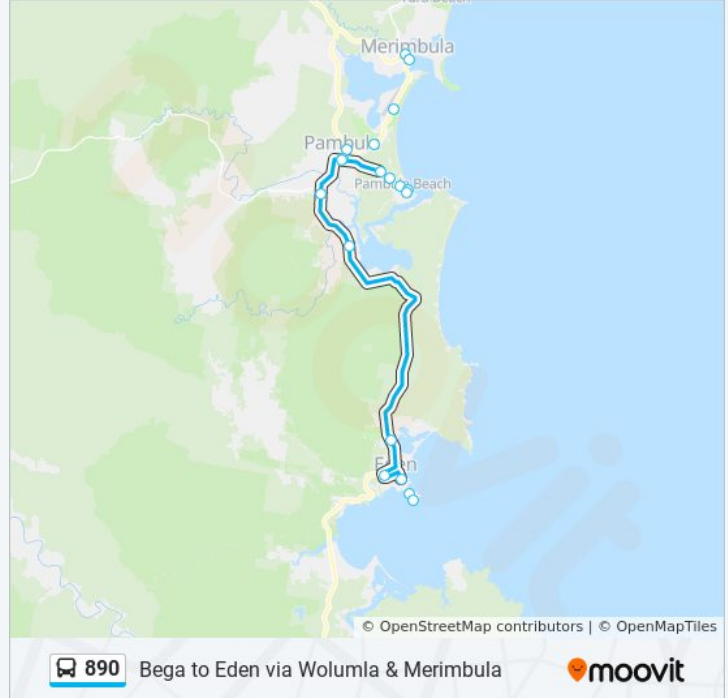

890 bus Info

Direction: Eden

Stops: 17

Trip Duration: 27 min

Line Summary:

Princes Hwy at White Fox Rd
Princes Hwy at Irene Cres
Bimmil St after Bungo St
Eden Coach Stop, Imlay St

Direction: Merimbula

9 stops