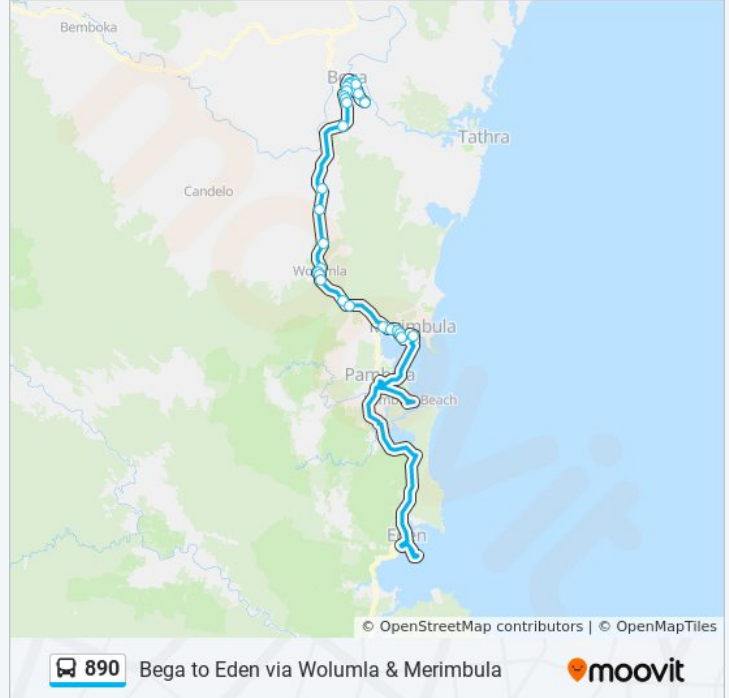

890 bus Info

Direction: Bega South East Regio

Stops: 29

Trip Duration: 54 min

Line Summary:

Princes Hwy at Max Slater Dr

273 Newtown Rd

South Town Motor Inn, Newtown Rd

Casuarina, Bega St

East St before Carp St

Tathra Rd opp Rose St

South East Regional Hospital

Direction: Eden

17 stops

[VIEW LINE SCHEDULE](#)

South East Regional Hospital