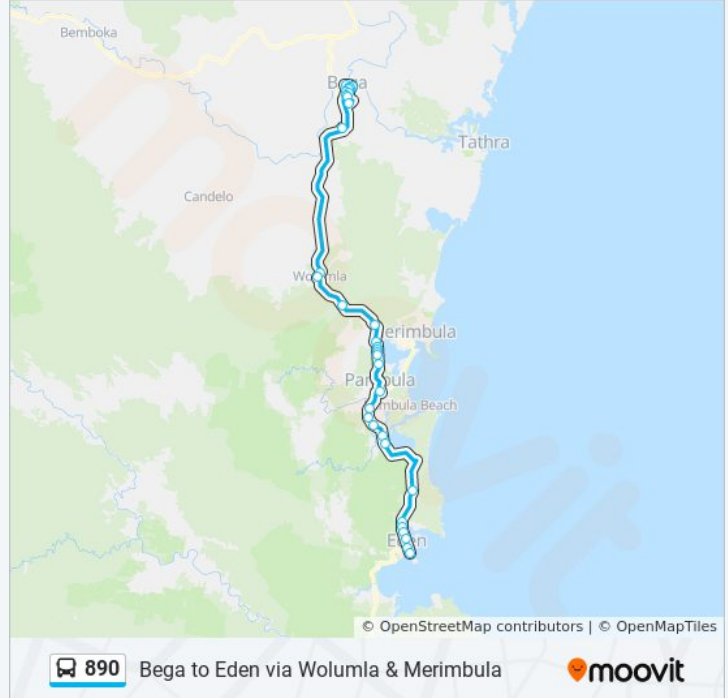

Use the Moovit App to find the closest 890 bus station near you and find out when is the next 890 bus arriving.

Direction: Bega

34 stops

[VIEW LINE SCHEDULE](#)

- Eden Coach Stop, Imlay St
- Imlay St before Bungo St
- Eden Gateway Holiday Park, Princes Hwy
- Princes Hwy at West St
- Princes Hwy at Storey Ave
- Princes Hwy opp Government Rd
- Princes Hwy after Broadwater Rd
- Princes Hwy at Yowaka River Rd
- Princes Hwy opp White Fox Rd
- Princes Hwy after Nethercote Rd
- Princes Hwy at Summerhill Rd
- Princes Hwy before Mount Darragh Rd
- Pambula Coach Stop, Bennett Lane
- Princes Hwy at Stringybark PI
- Princes Hwy at Millingandi Ridge Rd
- Princes Hwy at Ochre Lane
- 3062 Princes Hwy
- Princes Hwy opp Westlake Lane
- Princes Hwy at Millingandi Rd
- Princes Hwy at Millingandi Short Cut Rd
- Potoroo Palace, Princes Hwy

Stops: 34

Trip Duration: 76 min

Line Summary:

Wolumla Memorial Hall, Scott St

Clarke St before Smith St

Sapphire Coast Anglican College

TAFE NSW Bega Connected Learning Centre,
Auckland St

Bega High School, Auckland St

Direction: Bega South East Regio

29 stops

[VIEW LINE SCHEDULE](#)

Main St after Market St

Norfolk Pine Motel, Merimbula Dr

Merimbula Dr opp Boller Park

Merimbula Rural Fire Brigade, Merimbula Dr

Robyn's Nest Guest House, Merimbula Dr

890 bus Info

Direction: Bega South East Regio

Stops: 29

Trip Duration: 54 min

Line Summary:

Princes Hwy at Max Slater Dr

273 Newtown Rd

South Town Motor Inn, Newtown Rd