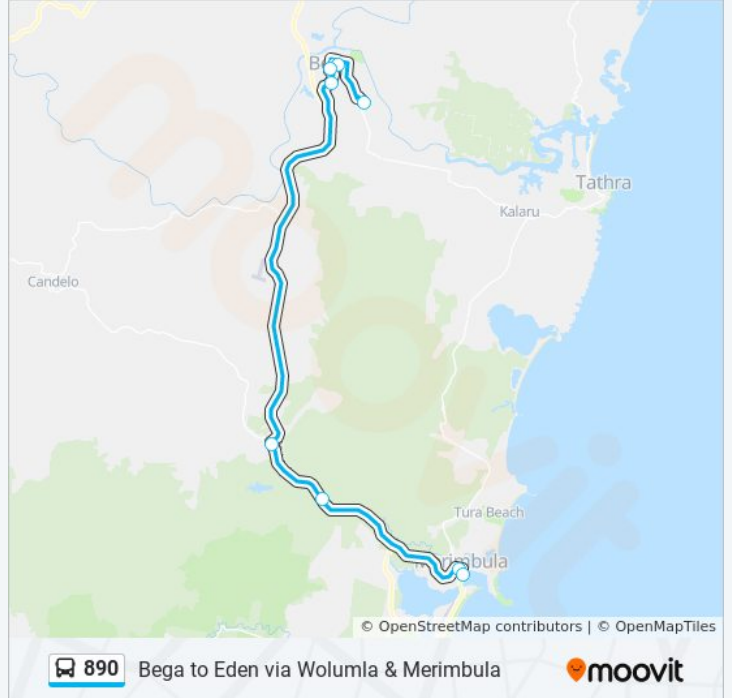

890 bus Info

Direction: Merimbula

Stops: 9

Trip Duration: 45 min

Line Summary:

Direction: Pambula

18 stops

[VIEW LINE SCHEDULE](#)