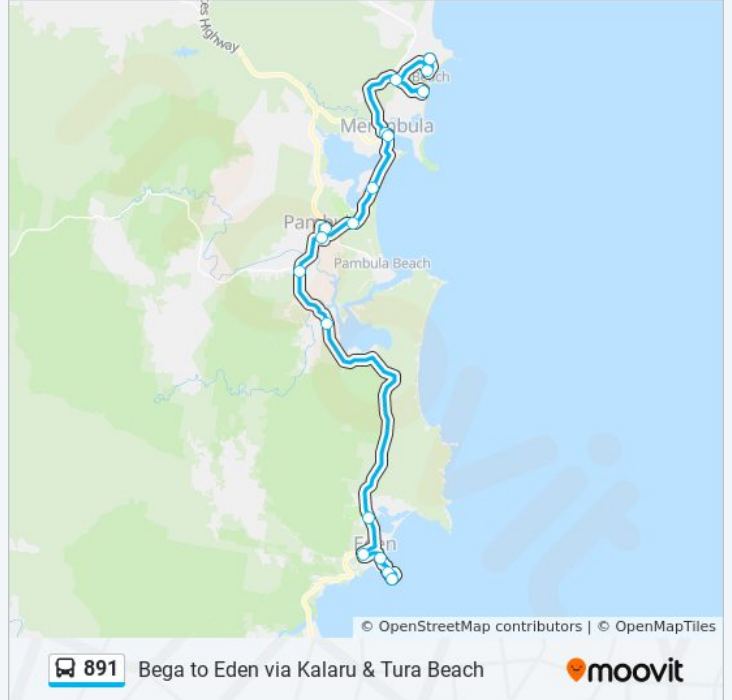

891 bus time schedules and route maps are available in an offline PDF at moovitapp.com. Use the [Moovit App](#) to see live bus times, train schedule or subway schedule, and step-by-step directions for all public transit in Sydney.

[About Moovit](#) • [MaaS Solutions](#) • [Supported Countries](#) • [Mooviter Community](#)

© 2024 Moovit - All Rights Reserved

Check Live Arrival Times