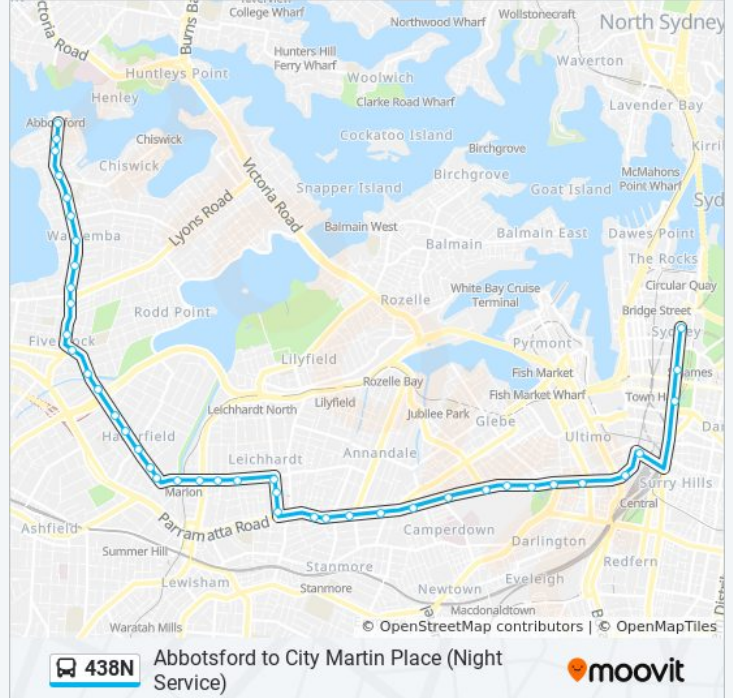

Ramsay St before O'Connor St

Haberfield Shops, Ramsay St

Ramsay St at Yasmar Ave

Ramsay St at Alt St

Ramsay St after Wattle St

Ramsay Rd at Harrabrook Ave

Ramsay Rd at Fairlight St

Five Dock Shops, Great North Rd

Great North Rd before Lyons Rd

Great North Rd at Kerin Ave

Great North Rd opp Halley St

Great North Rd at Reginald St

Great North Rd at Bickleigh St

Great North Rd opp Abbotsford Public School

Great North Rd opp Blackwall Point Rd

Great North Rd at Altona St

Great North Rd at Spring St

Abbotsford Wharf, Great North Rd

Direction: Martin Place

44 stops

[VIEW LINE SCHEDULE](#)

Abbotsford Wharf, Great North Rd

Great North Rd opp Altona St

438N bus Info

Direction: Martin Place

Stops: 44

Trip Duration: 35 min

Line Summary:

Great North Rd before Rodd Rd

Five Dock Shops, Great North Rd

Ramsay Rd at Fairlight St