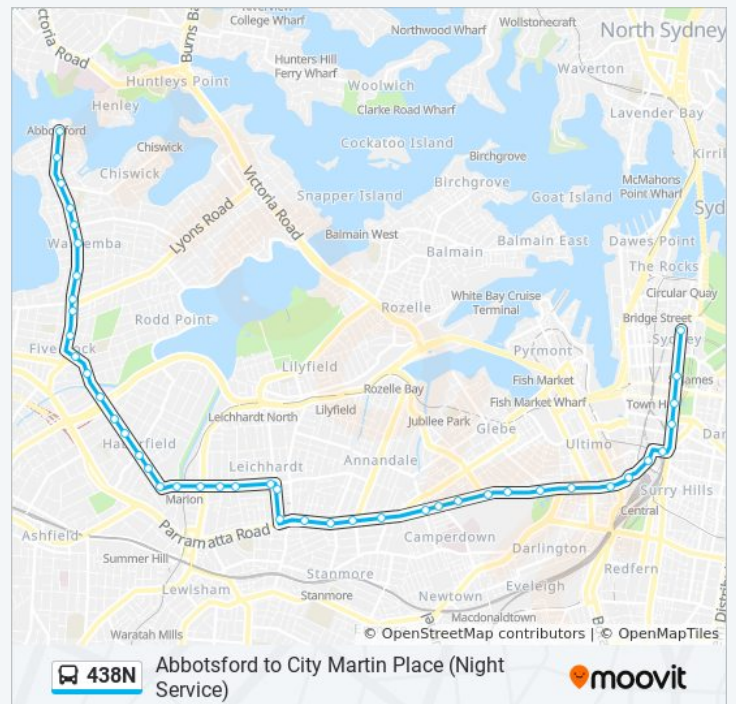

438N bus Info

Direction: Martin Place

Stops: 44

Trip Duration: 35 min

Line Summary:

Great North Rd before Rodd Rd

Five Dock Shops, Great North Rd

Ramsay Rd at Fairlight St

Marion St opp Lambert Park

Marion St opp MarketPlace Leichhardt

Marion St at Elswick St

Marion St opp Renwick St

Leichhardt Public School, Norton St

Norton St before Parramatta Rd

Parramatta Rd before Catherine St

Parramatta Rd opp University of Sydney Footbridge

Parramatta Rd opp Victoria Park

Broadway Shopping Centre, Broadway

University of Technology Sydney, Broadway

Central Station, Railway Square, Stand J

Pitt St at Barlow St

Hay St opp Belmore Park

Museum Station, Downing Centre, Stand E

Museum Station, Elizabeth St, Stand D

St James Station, Elizabeth St, Stand C

Martin Place Station, Elizabeth St, Stand C

438N bus time schedules and route maps are available in an offline PDF at moovitapp.com. Use the [Moovit App](#) to see live bus times, train schedule or subway schedule, and step-by-step directions for all public transit in Sydney.