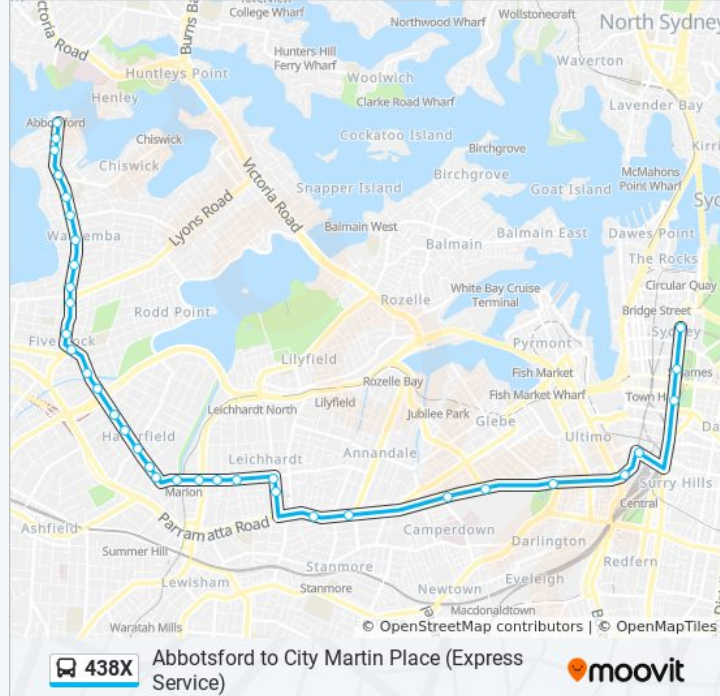

### 438X bus Info

**Direction:** Great North Rd Abbotsford

**Stops:** 35

**Trip Duration:** 49 min

**Line Summary:**

Ramsay St after Wattle St  
 Ramsay Rd at Harrabrook Ave  
 Ramsay Rd at Fairlight St  
 Five Dock Shops, Great North Rd  
 Great North Rd before Lyons Rd  
 Great North Rd at Kerin Ave  
 Great North Rd opp Halley St  
 Great North Rd at Reginald St  
 Great North Rd at Bickleigh St  
 Great North Rd opp Abbotsford Public School  
 Great North Rd opp Blackwall Point Rd  
 Great North Rd at Altona St  
 Great North Rd at Spring St  
 Abbotsford Wharf, Great North Rd

**Direction: Martin Place**

36 stops

[VIEW LINE SCHEDULE](#)

Abbotsford Wharf, Great North Rd  
 Great North Rd opp Altona St  
 Great North Rd at Blackwall Point Rd  
 Abbotsford Public School, Great North Rd  
 Great North Rd at Hampden Rd  
 Great North Rd at Coranto St  
 Great North Rd at Halley St  
 Great North Rd before Lyons Rd  
 Great North Rd before Rodd Rd  
 Five Dock Shops, Great North Rd  
 Ramsay Rd at Fairlight St  
 Ramsay Rd at Connecticut Ave  
 Ramsay St before Wattle St  
 Ramsay St at Alt St  
 Algie Park, Ramsay St

**438X bus Info**

**Direction:** Martin Place  
**Stops:** 36  
**Trip Duration:** 50 min  
**Line Summary:**

Haberfield Shops, Ramsay St

Ramsay St at O'Connor St

Ramsay St before Marion St

Marion Light Rail, Marion St