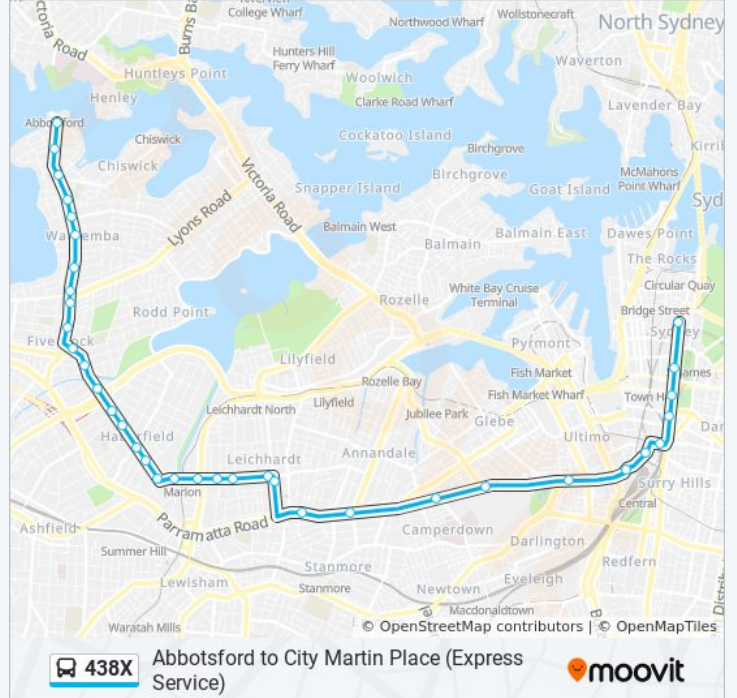

**438X bus Info**

**Direction:** Martin Place  
**Stops:** 36  
**Trip Duration:** 50 min  
**Line Summary:**

Haberfield Shops, Ramsay St

Ramsay St at O'Connor St

Ramsay St before Marion St

Marion Light Rail, Marion St

Marion St opp Lambert Park

Marion St opp MarketPlace Leichhardt

Marion St at Elswick St

Marion St opp Renwick St

Leichhardt Public School, Norton St

Parramatta Rd before Catherine St

Parramatta Rd before Johnston St

Parramatta Rd before Lyons Rd

Parramatta Rd opp University of Sydney Ross St Gate

Broadway Shopping Centre, Broadway

Central Station, Railway Square, Stand J

Pitt St at Barlow St

Hay St opp Belmore Park

Museum Station, Downing Centre, Stand E

Museum Station, Elizabeth St, Stand D

St James Station, Elizabeth St, Stand C

Martin Place Station, Elizabeth St, Stand C

438X bus time schedules and route maps are available in an offline PDF at [moovitapp.com](https://moovitapp.com). Use the [Moovit App](#) to see live bus times, train schedule or subway schedule, and step-by-step directions for all public transit in Sydney.