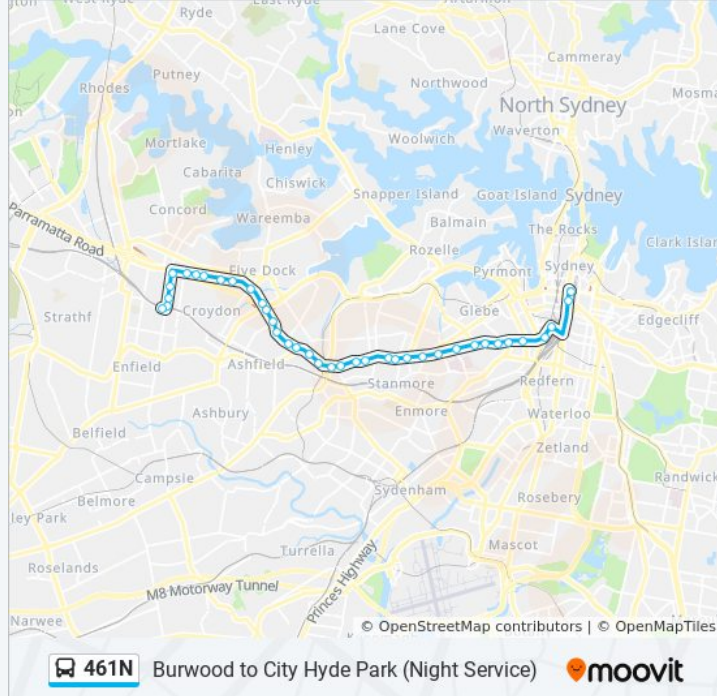

Use the Moovit App to find the closest 461N bus station near you and find out when is the next 461N bus arriving.

Direction: Burwood Station (Railway Pde)

38 stops

[VIEW LINE SCHEDULE](#)

- Hyde Park, Park St, Stand C
- Museum Station, Elizabeth St, Stand C
- Haymarket Light Rail Stop, Rawson Pl
- Central Station, Railway Square, Stand M
- Broadway at Buckland St
- Victoria Park, Broadway
- University of Sydney Main Gate, Parramatta Rd
- University of Sydney Footbridge, Parramatta Rd
- University of Sydney Ross St Gate, Parramatta Rd
- Parramatta Rd at Missenden Rd
- Bridge Road School, Parramatta Rd
- Parramatta Rd opp Annandale Hotel
- Parramatta Rd after Northumberland Ave
- Parramatta Rd after Percival Rd
- Parramatta Rd before Phillip St
- Parramatta Rd after Railway St
- Fort Street High School, Parramatta Rd
- Parramatta Rd at Park St
- Lewisham Hotel, Parramatta Rd
- Parramatta Rd after Dover St
- Parramatta Rd after Sloane St

461N bus Info

Direction: Burwood Station (Railway Pde)

Stops: 38

Trip Duration: 41 min

Line Summary:

Parramatta Rd after Liverpool Rd

Ashfield Park, Parramatta Rd

Parramatta Rd at Chandos St

Parramatta Rd opp Concord Oval

Burwood Rd at Parramatta Rd

Burwood Rd opp Burwood Park

Westfield Burwood, Burwood Rd

Burwood Station, Burwood Rd, Stand H

Burwood Station, Railway Pde, Stand D

Direction: Hyde Park

38 stops

[VIEW LINE SCHEDULE](#)

Burwood Station, Railway Pde, Stand A

Burwood Rd opp Westfield Burwood

Burwood Park, Burwood Rd

Burwood Rd before Parramatta Rd

Concord Oval, Parramatta Rd

Parramatta Rd before Walker St