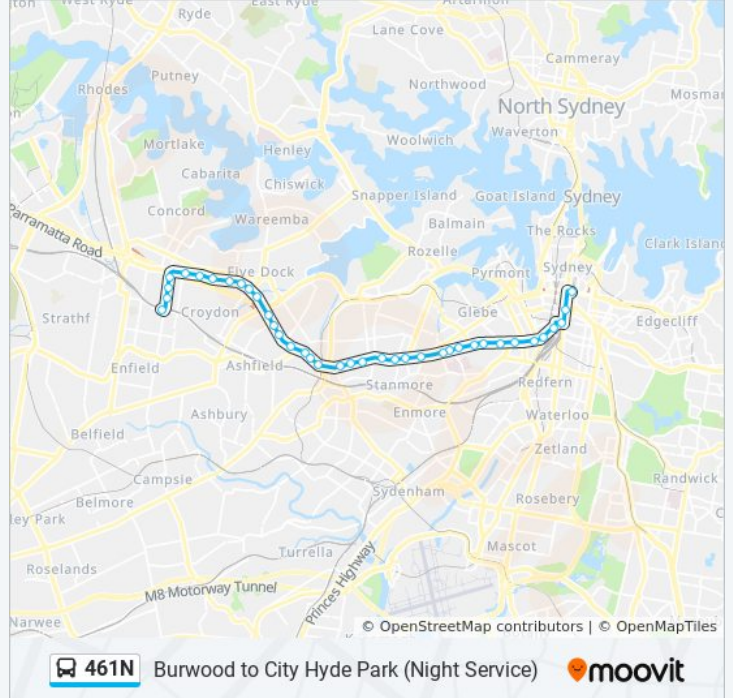

461N bus Info

Direction: Burwood Station (Railway Pde)

Stops: 38

Trip Duration: 41 min

Line Summary:

Parramatta Rd after Liverpool Rd

Ashfield Park, Parramatta Rd

Parramatta Rd at Chandos St

Direction: Hyde Park

Stops: 38

Trip Duration: 34 min

Line Summary:

Parramatta Rd at Bland St
Parramatta Rd after Chandos St
Parramatta Rd opp Ashfield Park
Parramatta Rd at Haberfield Rd
Parramatta Rd after Sloane St
Parramatta Rd at Hawthorne Pde
Parramatta Rd after Flood St
Parramatta Rd opp Fort Street High School
Parramatta Rd after Rofe St
Parramatta Rd before Catherine St
Parramatta Rd before Young St
Parramatta Rd before Johnston St
Annandale Hotel, Parramatta Rd
Parramatta Rd at Mallett St
Parramatta Rd before Lyons Rd
Parramatta Rd at Larkin St
Parramatta Rd opp University of Sydney Ross St Gate
Parramatta Rd opp University of Sydney Footbridge
Parramatta Rd opp Victoria Park
Broadway Shopping Centre, Broadway
University of Technology Sydney, Broadway
Central Station, Railway Square, Stand J
Pitt St at Barlow St
Hay St opp Belmore Park
Museum Station, Downing Centre, Stand E
Hyde Park, Park St, Stand B