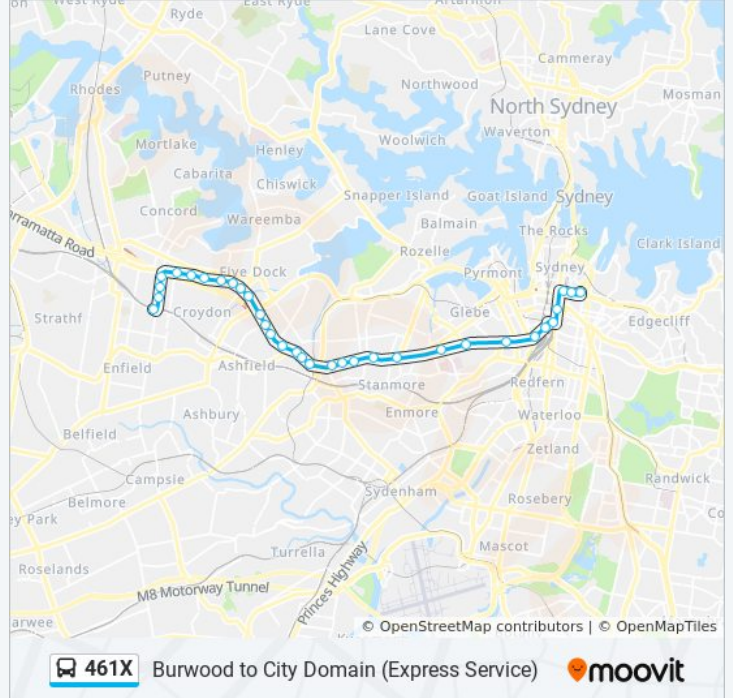

Use the Moovit App to find the closest 461X bus station near you and find out when is the next 461X bus arriving.

**Direction: Burwood Station (Railway Pde)**

34 stops

[VIEW LINE SCHEDULE](#)

- Riley St at Cathedral St
- Australian Museum, William St
- Hyde Park, Park St, Stand C
- Museum Station, Elizabeth St, Stand C
- Haymarket Light Rail Stop, Rawson Pl
- Central Station, Railway Square, Stand M
- Victoria Park, Broadway
- University of Sydney Ross St Gate, Parramatta Rd
- Parramatta Rd at Missenden Rd
- Parramatta Rd after Northumberland Ave
- Parramatta Rd before Phillip St
- Parramatta Rd after Railway St
- Fort Street High School, Parramatta Rd
- Parramatta Rd at Park St
- Lewisham Hotel, Parramatta Rd
- Parramatta Rd after Dover St
- Parramatta Rd after Sloane St
- Parramatta Rd after Liverpool Rd
- Ashfield Park, Parramatta Rd
- Parramatta Rd at Chandos St

**461X bus Info**

**Direction:** The Domain

**Stops:** 33

**Trip Duration:** 51 min

**Line Summary:**

Parramatta Rd after Chandos St  
Parramatta Rd opp Ashfield Park  
Parramatta Rd at Haberfield Rd  
Parramatta Rd after Sloane St  
Parramatta Rd at Hawthorne Pde  
Parramatta Rd after Flood St  
Parramatta Rd opp Fort Street High School  
Parramatta Rd after Rofe St  
Parramatta Rd before Catherine St  
Parramatta Rd before Johnston St  
Parramatta Rd before Lyons Rd  
Parramatta Rd opp University of Sydney Ross St Gate  
Broadway Shopping Centre, Broadway  
Central Station, Railway Square, Stand J  
Pitt St at Barlow St  
Hay St opp Belmore Park  
Museum Station, Downing Centre, Stand E  
Hyde Park, Park St, Stand B  
William St opp Australian Museum  
Riley St opp Kennedy St