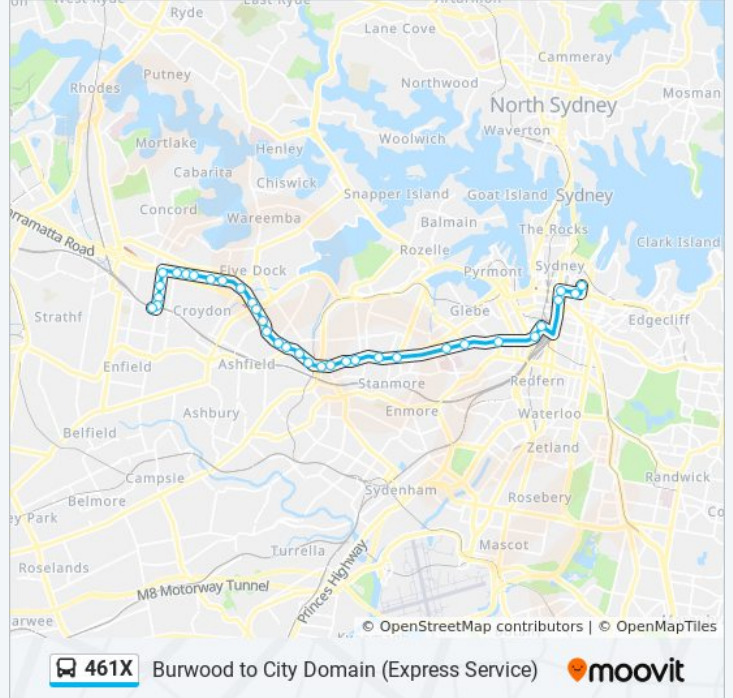

Use the Moovit App to find the closest 461X bus station near you and find out when is the next 461X bus arriving.

**Direction: Burwood Station (Railway Pde)**

34 stops

[VIEW LINE SCHEDULE](#)

- Riley St at Cathedral St
- Australian Museum, William St
- Hyde Park, Park St, Stand C
- Museum Station, Elizabeth St, Stand C
- Haymarket Light Rail Stop, Rawson Pl
- Central Station, Railway Square, Stand M
- Victoria Park, Broadway
- University of Sydney Ross St Gate, Parramatta Rd
- Parramatta Rd at Missenden Rd
- Parramatta Rd after Northumberland Ave
- Parramatta Rd before Phillip St
- Parramatta Rd after Railway St
- Fort Street High School, Parramatta Rd
- Parramatta Rd at Park St
- Lewisham Hotel, Parramatta Rd
- Parramatta Rd after Dover St
- Parramatta Rd after Sloane St
- Parramatta Rd after Liverpool Rd
- Ashfield Park, Parramatta Rd
- Parramatta Rd at Chandos St

**461X bus Info**

**Direction:** Burwood Station (Railway Pde)

**Stops:** 34

**Trip Duration:** 51 min

**Line Summary:**

Parramatta Rd at Bland St  
 Parramatta Rd before Frederick St  
 Parramatta Rd at Earle Ave  
 Parramatta Rd at Croydon Rd  
 Parramatta Rd after Byron St  
 Parramatta Rd at Alfred St  
 Parramatta Rd at Cheltenham Rd  
 Parramatta Rd at Lucas Rd  
 Parramatta Rd opp Concord Oval  
 Burwood Rd at Parramatta Rd  
 Burwood Rd opp Burwood Park  
 Westfield Burwood, Burwood Rd  
 Burwood Station, Burwood Rd, Stand H  
 Burwood Station, Railway Pde, Stand D