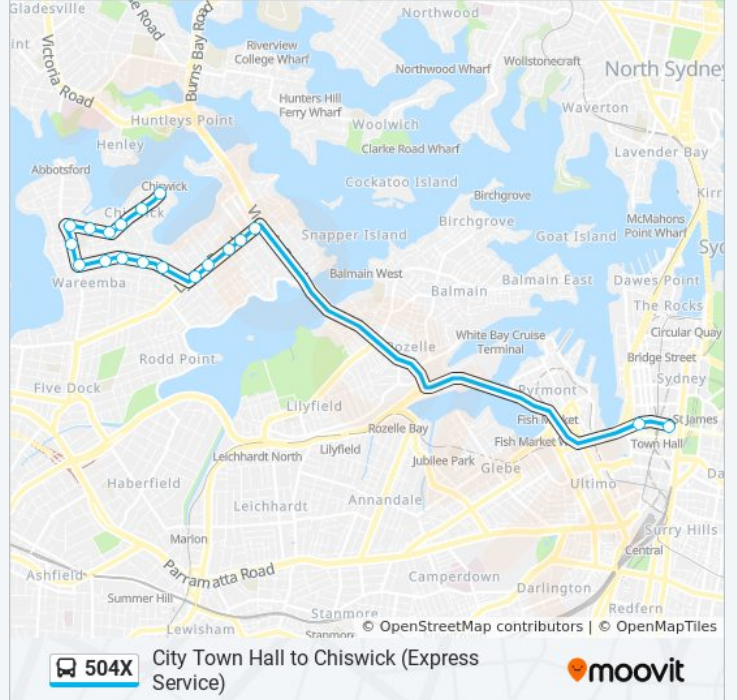

City Town Hall to Chiswick (Express Service)

Get The App

The 504X bus line City Town Hall to Chiswick (Express Service) has one route. For regular weekdays, their operation hours are:

(1) Chiswick: 5:25 PM - 5:49 PM

Use the Moovit App to find the closest 504X bus station near you and find out when is the next 504X bus arriving.

Direction: Chiswick

19 stops

[VIEW LINE SCHEDULE](#)

- Town Hall Station, Park St, Stand K
- Town Hall House, Druitt St, Stand L
- Drummoyne Fire Station, Lyons Rd
- Lyons Rd at Tranmere St
- Lyons Rd at Thompson St
- Lyons Rd at Gipps St
- Lyons Rd opp Byrne Ave
- Hampden Rd at Mons St
- Hampden Rd at Sibbick St
- Hampden Rd at Wareemba St
- Hampden Rd opp Bourke Pl
- Hampden Rd at Great North Rd
- Great North Rd opp Abbotsford Public School
- Blackwall Point Rd after Great North Rd
- Blackwall Point Rd after Melrose Cr
- Blackwall Point Rd opp Allison Park
- Blackwall Point Rd opp Parkview Rd
- Blackwall Point Rd opp Withers St
- Chiswick Shops, Blackwall Point Rd

504X bus Info

Direction: Chiswick

Stops: 19

Trip Duration: 29 min

Line Summary:

504X bus time schedules and route maps are available in an offline PDF at moovitapp.com. Use the [Moovit App](#) to see live bus times, train schedule or subway schedule, and step-by-step directions for all public transit in Sydney.