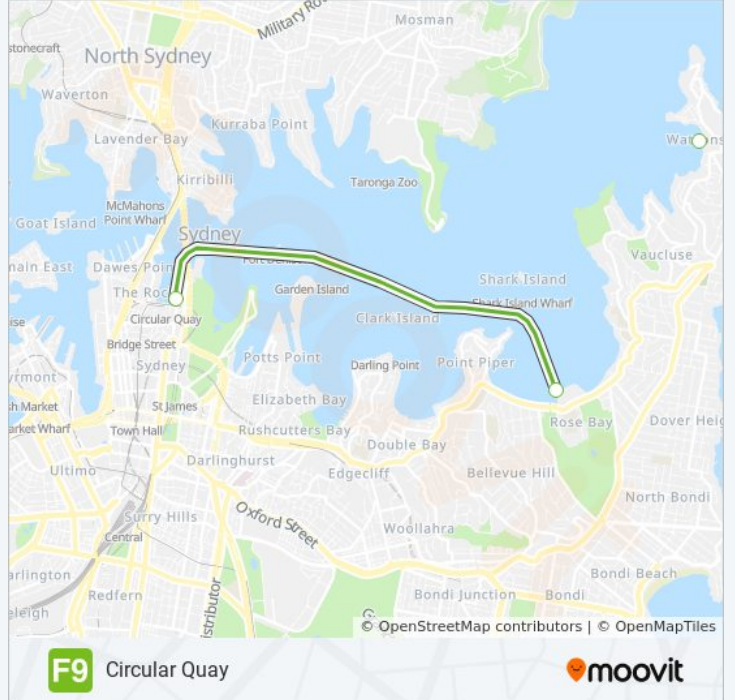

Circular Quay

Get The App

The F9 ferry line (Circular Quay) has 3 routes. For regular weekdays, their operation hours are:

(1) Circular Quay: 12:05 AM - 11:05 PM(2) Rose Bay: 6:05 AM - 11:45 PM(3) Watsons Bay: 9:45 AM - 3:45 PM
Use the Moovit App to find the closest F9 ferry station near you and find out when is the next F9 ferry arriving.

Direction: Circular Quay

3 stops

[VIEW LINE SCHEDULE](#)

Watsons Bay Wharf

Rose Bay Wharf

Circular Quay Wharf 2

F9 ferry Time Schedule

Circular Quay Route Timetable:

Direction: Circular Quay

Stops: 3

Trip Duration: 23 min

Line Summary:

Direction: Rose Bay

2 stops

[VIEW LINE SCHEDULE](#)

Circular Quay Wharf 2

F9 ferry Info

Direction: Rose Bay

Stops: 2

Trip Duration: 13 min

Line Summary:

Direction: Watsons Bay

3 stops

[VIEW LINE SCHEDULE](#)