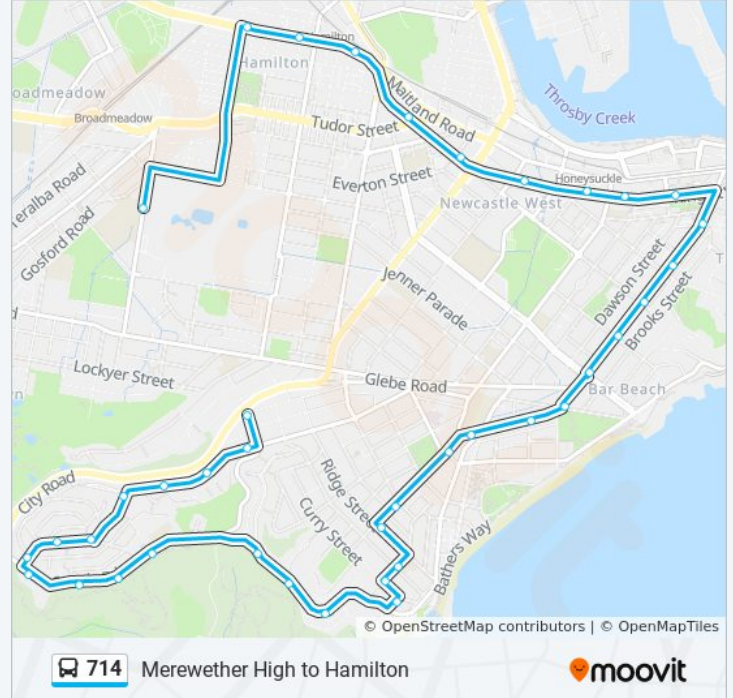

Direction: Merewether

39 stops

[VIEW LINE SCHEDULE](#)

Merewether High School, Chatham St
Donald St at Samdon St
Donald St at Bennett St
Donald St opp Lawson St
Sacred Heart Cathedral, Parry St
Parry St opp TAFE Hunter
King St before National Park St
King St before Devonshire St
King St after Union St
University House, King St
Darby St opp Newcastle Art Gallery
Darby St before Bull St
Darby St at Parry St
Cooks Hill Commercial Centre, Darby St
Darby St at Parkway Ave
Darby St at Bar Beach Ave
Patrick St at Burwood St
Patrick St after Frederick St
Mitchell St at Barr St
Mitchell St at Park St
Ridge St at Mitchell St
Holy Family Primary School, Pell St

714 bus Info

Direction: Merewether

Stops: 39

Trip Duration: 31 min

Line Summary:

Pell St at Curry St

Lloyd St at Curry St

Scenic Dr opp 62

Scenic Dr opp Charlotte St

Scenic Dr opp Woodward St

Scenic Dr opp Toorak Ct

Scenic Dr opp Sun Hill Dr

Scenic Dr opp Ashford Pde

Anglican Care Scenic Lodge, Scenic Dr

Sunhill Dr at Bershire Ave

Sun Hill Dr at Elsworth Pde

Sun Hill Dr at Hatfield St

Hatfield St at Flowerdale Ave

Morgan St opp Myambiah Cres

Morgan St opp Kiah Pl

Morgan St after Alice St

Alice St opp Wilton St

714 bus time schedules and route maps are available in an offline PDF at moovitapp.com. Use the [Moovit App](#) to see live bus times, train schedule or subway schedule, and step-by-step directions for all public transit in Sydney.