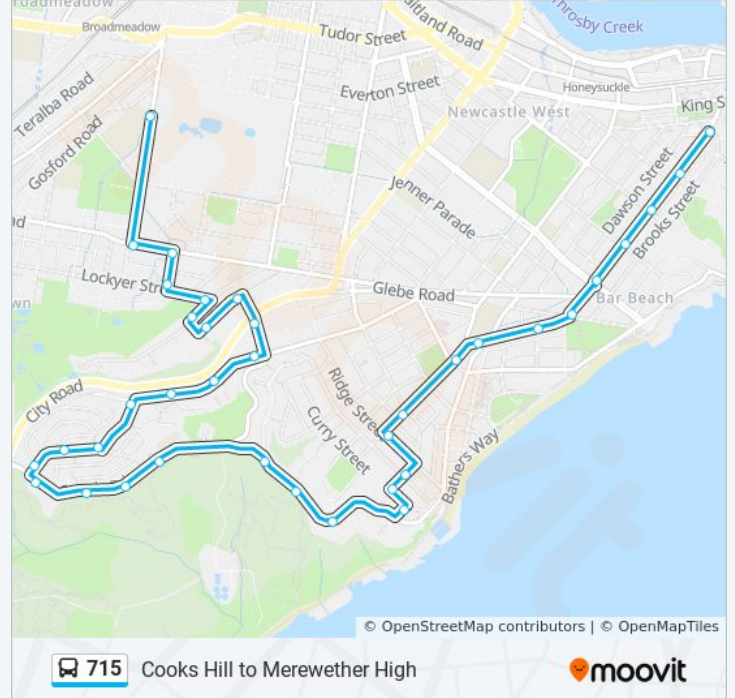

 715

Cooks Hill to Merewether High

Get The App

The 715 bus line Cooks Hill to Merewether High has one route. For regular weekdays, their operation hours are:

(1) Merewether HS: 8:12 AM

Use the Moovit App to find the closest 715 bus station near you and find out when is the next 715 bus arriving.

**Direction: Merewether HS**

37 stops

[VIEW LINE SCHEDULE](#)

- Darby St opp Newcastle Art Gallery
- Darby St before Bull St
- Darby St at Parry St
- Cooks Hill Commercial Centre, Darby St
- Darby St at Parkway Ave
- Darby St at Bar Beach Ave
- Patrick St at Burwood St
- Patrick St after Frederick St
- Mitchell St at Barr St
- Mitchell St at Park St
- Ridge St at Mitchell St
- Holy Family Primary School, Pell St
- Pell St at Curry St
- Lloyd St at Curry St
- Scenic Dr opp 62
- Scenic Dr opp Charlotte St
- Scenic Dr opp Woodward St
- Scenic Dr opp Toorak Ct
- Scenic Dr opp Sun Hill Dr
- Scenic Dr opp Ashford Pde
- Anglican Care Scenic Lodge, Scenic Dr
- Sunhill Dr at Bershire Ave

**715 bus Time Schedule**

Merewether HS Route Timetable:

Sunday	Not Operational
Monday	8:12 AM
Tuesday	8:12 AM
Wednesday	8:12 AM
Thursday	8:12 AM
Friday	Not Operational
Saturday	Not Operational

**715 bus Info**

**Direction:** Merewether HS

**Stops:** 37

**Trip Duration:** 23 min

**Line Summary:**

Sun Hill Dr at Elsworth Pde  
Sun Hill Dr at Hatfield St  
Hatfield St at Flowerdale Ave  
Morgan St opp Myamblah Cres  
Morgan St opp Kiah Pl  
Morgan St after Alice St  
Alice St opp Wilton St  
Macquarie St after Hugh St  
Macquarie St before Whitely Cl  
Henry St opp Herbert St  
Lockyer St at Henry St  
Henderson Park, James St  
James St at Glebe Rd  
Glebe Rd at Fellowes St  
Merewether High School, Chatham St