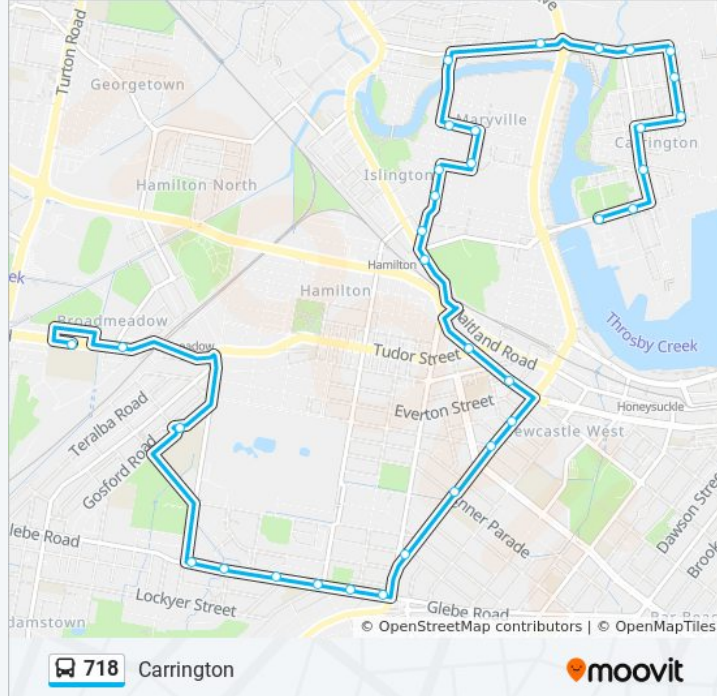

Glebe Rd at Chatham St

Glebe Rd opp James St

Glebe Rd opp Merewether Public School

Glebe Rd opp Henry St

Glebe Rd opp Edward St

Glebe Rd at Gordon Ave

Stewart Ave opp Cram St

Stewart Ave at Alexander St

718 bus Info

Direction: Carrington

Stops: 34

Trip Duration: 30 min

Line Summary:

Downie St after McMichael St
 Downie St at Estell St
 William St after Bryant St
 Elizabeth St before Industrial Dr
 Elizabeth St at Port Waratah Dr
 Elizabeth St at Parker St
 Bourke St at Elizabeth St
 Bourke St at Hargrave St
 Bourke St at Robertson St
 Carrington Public School, Robertson St
 Jubilee Park, Young St
 Cowper St opp Conolly Park
 Cowper St opp Pat Jordan Oval

Direction: Hunter School of Arts

36 stops

[VIEW LINE SCHEDULE](#)

Pat Jordan Oval, Cowper St
 Connolly Park, Cowper St
 Young St at Victoria St
 Young St opp Carrington Public School
 Grahame Park, Robertson St
 Bourke St at Hargrave St
 Bourke St before Elizabeth St
 Elizabeth St at Rodgers St
 Elizabeth St opp Port Waratah Dr
 Industrial Dr opp Hunter Bulk Terminal
 William St at John St
 William St at Elizabeth St
 Lewis St at Harrison St
 Downie St at Estell St
 Downie St at McMichael St
 McMichael St at The Avenue

Direction: Hunter School of Arts

Stops: 36

Trip Duration: 34 min

Line Summary:

The Avenue at Norfolk Ave
 Norfolk Ave before Robert St
 Sheddon St opp Power St
 Wickham Park, Maitland Rd
 Sacred Heart Cathedral, Parry St
 Parry St opp TAFE Hunter
 Stewart Ave opp Hebburn St
 Stewart Ave opp Dumaresq St
 Hamilton South Public School, Stewart Ave
 Stewart Ave at Cram St
 Glebe Rd after City Rd
 Glebe Rd at Edward St
 Glebe Rd at Henry St
 Glebe Rd opp Neill Tce
 Glebe Rd at James St
 Glebe Rd at Fellowes St
 Merewether High School, Chatham St
 Bruncker Rd after Heddon Rd
 Lambton Rd at Australia Rd
 Hunter School Of The Performing Arts, Lambton Rd