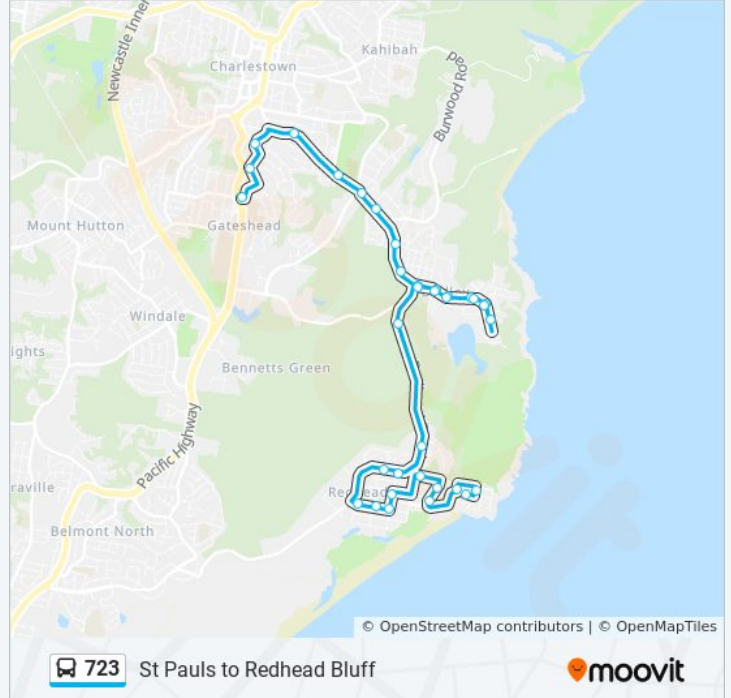

 723

St Pauls to Redhead Bluff

Get The App

The 723 bus line St Pauls to Redhead Bluff has one route. For regular weekdays, their operation hours are:

(1) Redhead Bluff: 3:00 PM

Use the Moovit App to find the closest 723 bus station near you and find out when is the next 723 bus arriving.

Direction: Redhead Bluff

34 stops

[VIEW LINE SCHEDULE](#)

- Oxford St at Felton St
- Algona Rd at Felton St
- Algona Rd at Chesterfield Lane
- Amaroo Lodge Nursing Home, Dudley Rd
- Whitebridge Cemetery, Dudley Rd
- Dudley Road Shops, Dudley Rd
- Dudley Rd after Station St
- Dudley Rd at Yaringa Pl
- Ocean St before John St
- Ocean St opp Redhead Rd
- Ocean St at Durfold St
- Ocean St opp Frank Watkins Memorial Park
- Ocean St before Bombala St
- Ocean St at Albury St
- Ocean St after Tumut Street
- Ocean St opp Albury St
- Ocean St opp Bombala St
- Frank Watkins Memorial Park, Ocean St
- Ocean St opp Durfold St
- Ocean St at Redhead Rd
- 53 Red Head Rd
- Red Head Rd opp Redhead Gardens

Stops: 34

Trip Duration: 23 min

Line Summary:

Collier St at Hutchinson St

Collier St opp Geraldton Dr

Brown St at Barnes Lane

Brown Rd at Woods St

Brown St at Hutchinson St

Redhead Public School, Hutchinson St

Collier St at Shortland St

Allard St opp Cowlishaw St

Allard St opp Burns St

Hanly St at Murrays Lane

Jesmond St after Collier St

Cowlishaw St at Bennett St

723 bus time schedules and route maps are available in an offline PDF at moovitapp.com. Use the [Moovit App](#) to see live bus times, train schedule or subway schedule, and step-by-step directions for all public transit in Sydney.